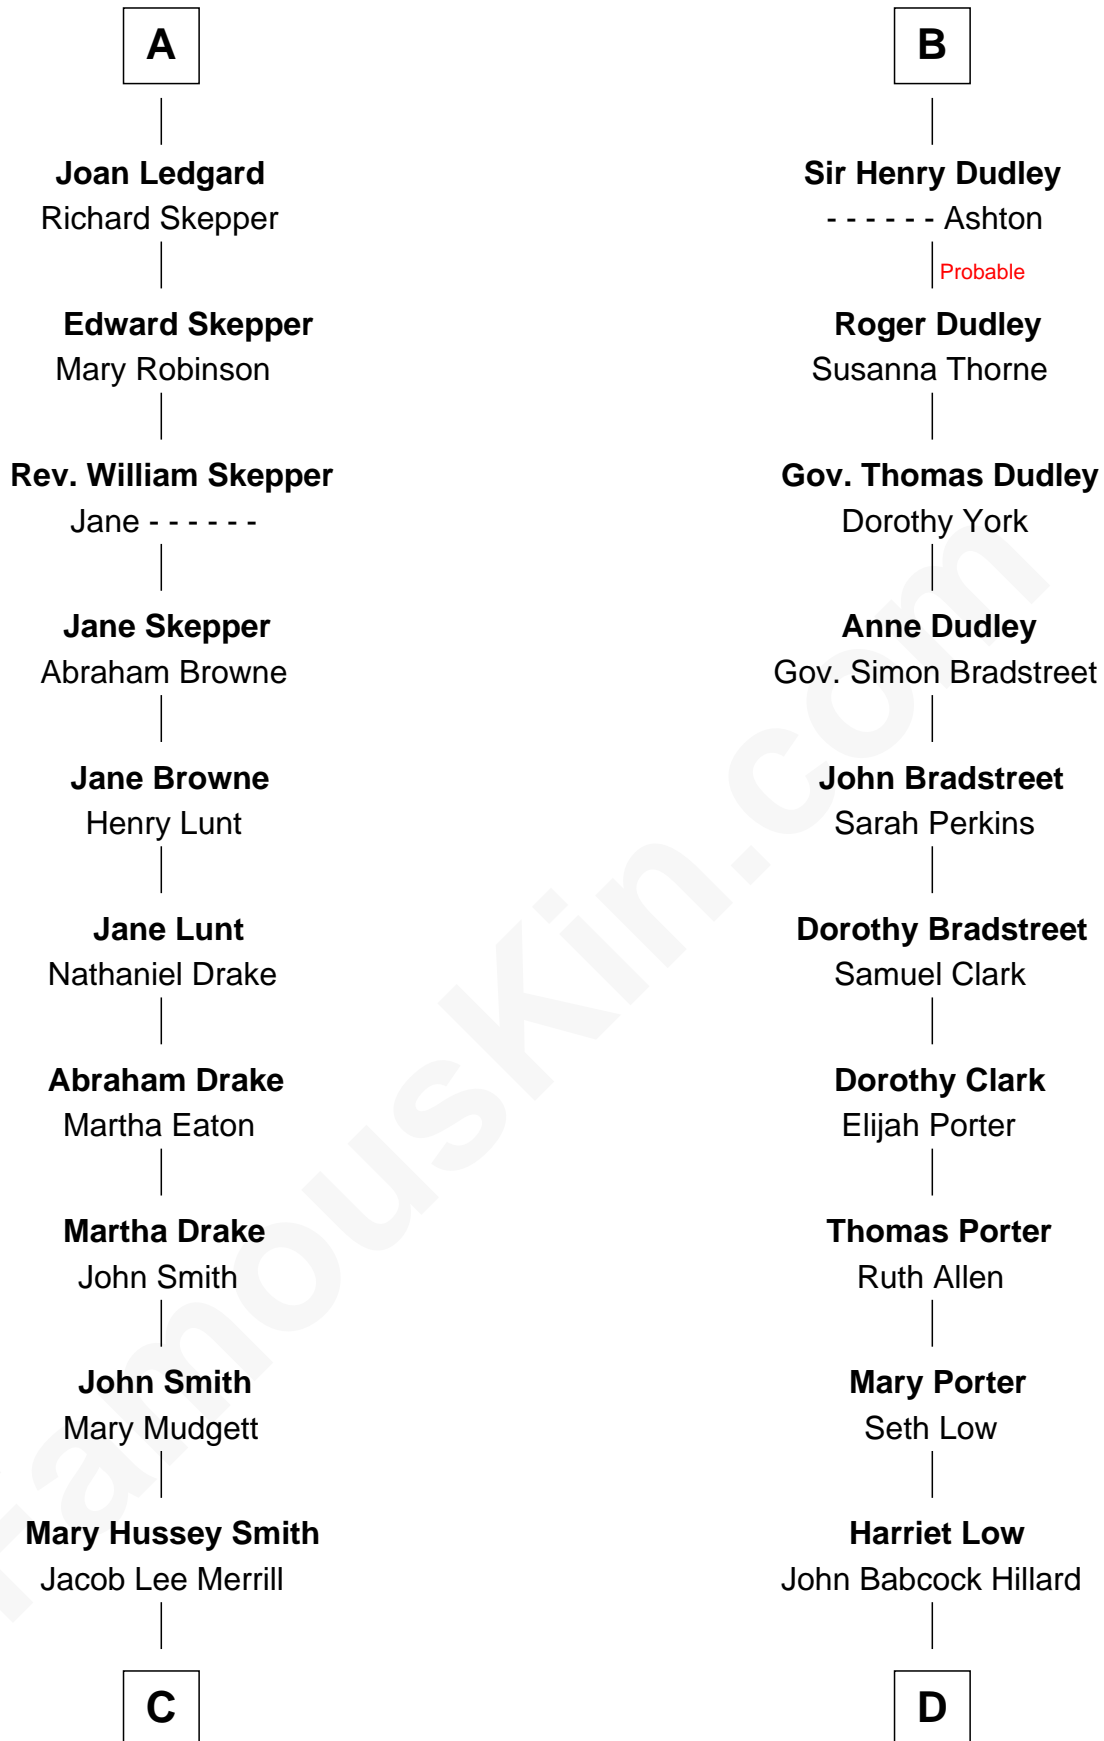

## Relationship Chart of

### Meghan Markle

*Duchess of Sussex, TV Actress*

20th cousin 1 time removed of

### Bill Weld

*68th Governor of Massachusetts*

**C**

**George David Merrill**

Mary Bird

**Gertrude May Merrill**

Fred George Sanders

**Doris Mary Rita Sanders**