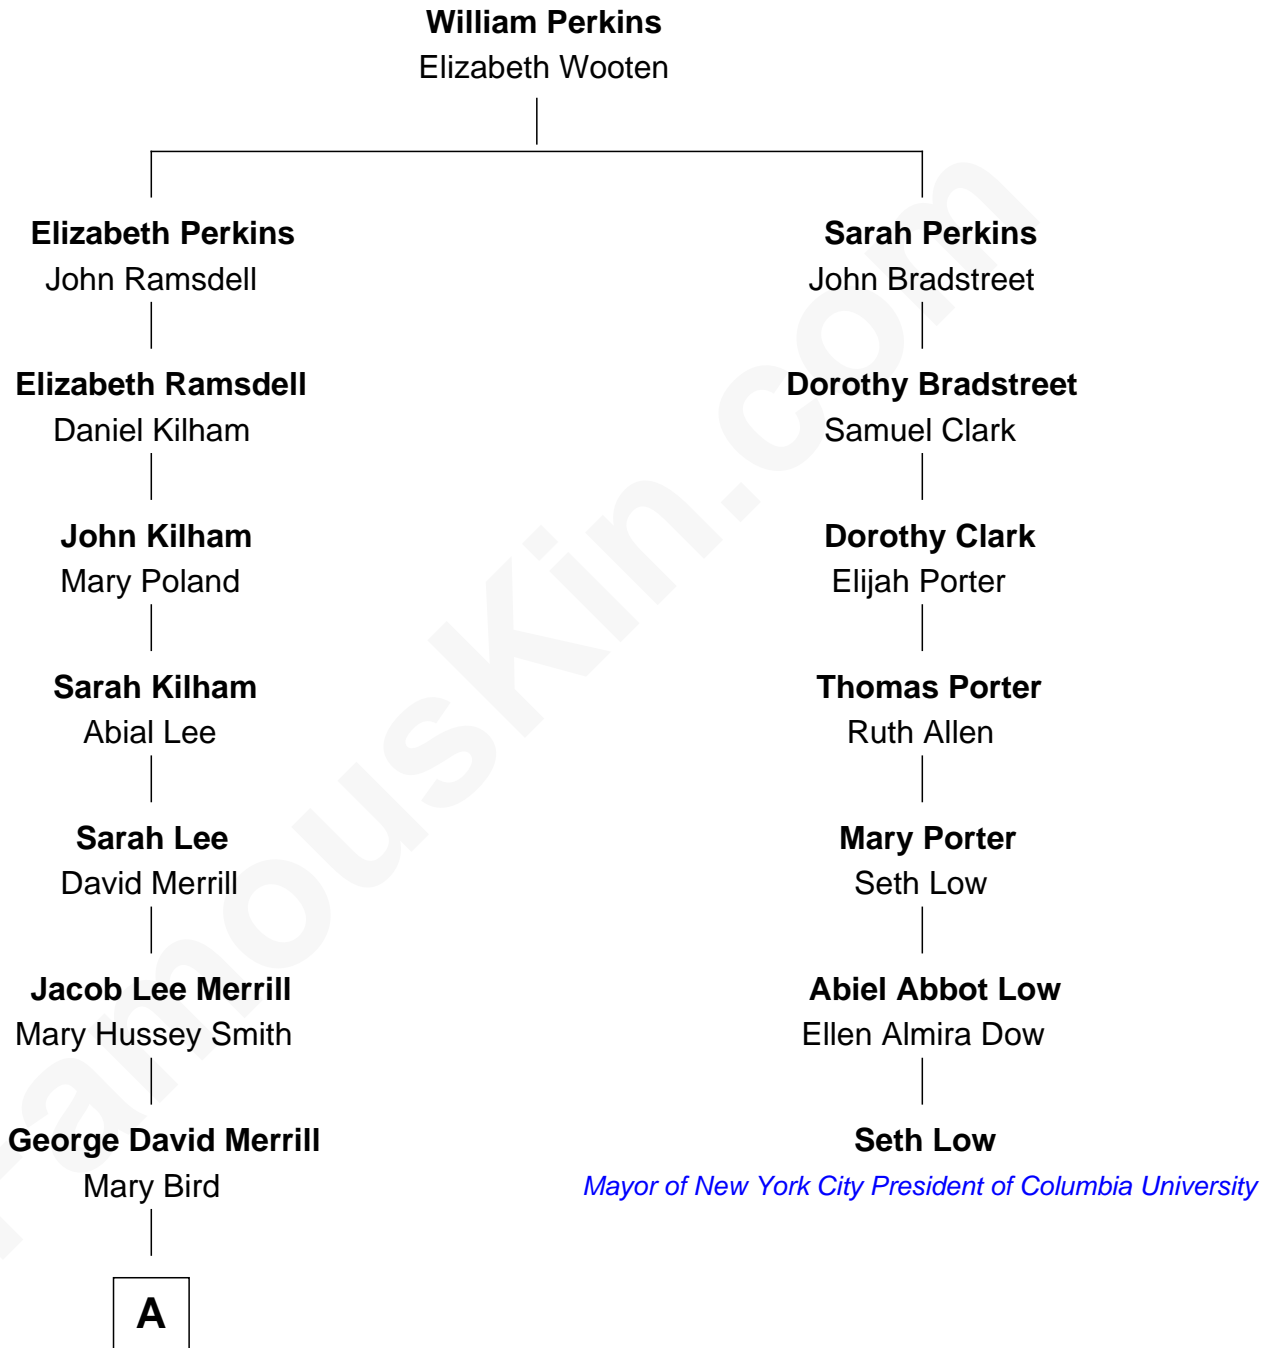

FamousKin.com

Relationship Chart of

Meghan Markle

Duchess of Sussex, TV Actress

6th cousin 4 times removed of

Seth Low

Mayor of New York City President of Columbia University

A

—
Gertrude May Merrill

Fred George Sanders

—
Doris Mary Rita Sanders

Gordon Arnold Markle

—
Thomas Wayne Markle

Doria Loyce Ragland

—
Meghan Markle

Duchess of Sussex, TV Actress