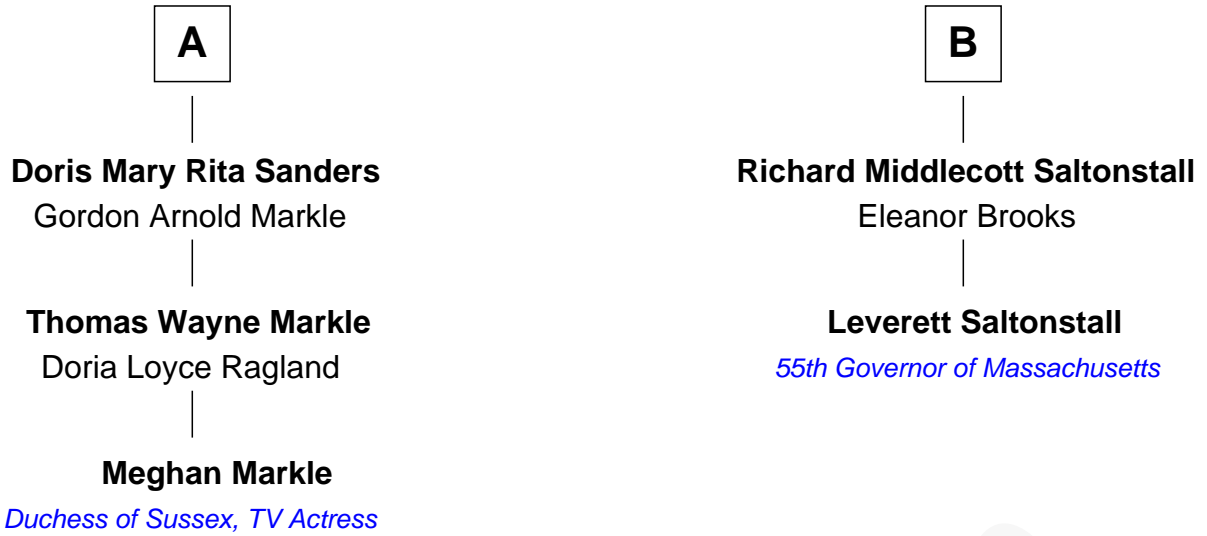

## Relationship Chart of

### Meghan Markle

*Duchess of Sussex, TV Actress*

8th cousin 1 time removed of

### Leverett Saltonstall

*55th Governor of Massachusetts*

**Henry Lunt**  
Jane Browne

FamousKin.com