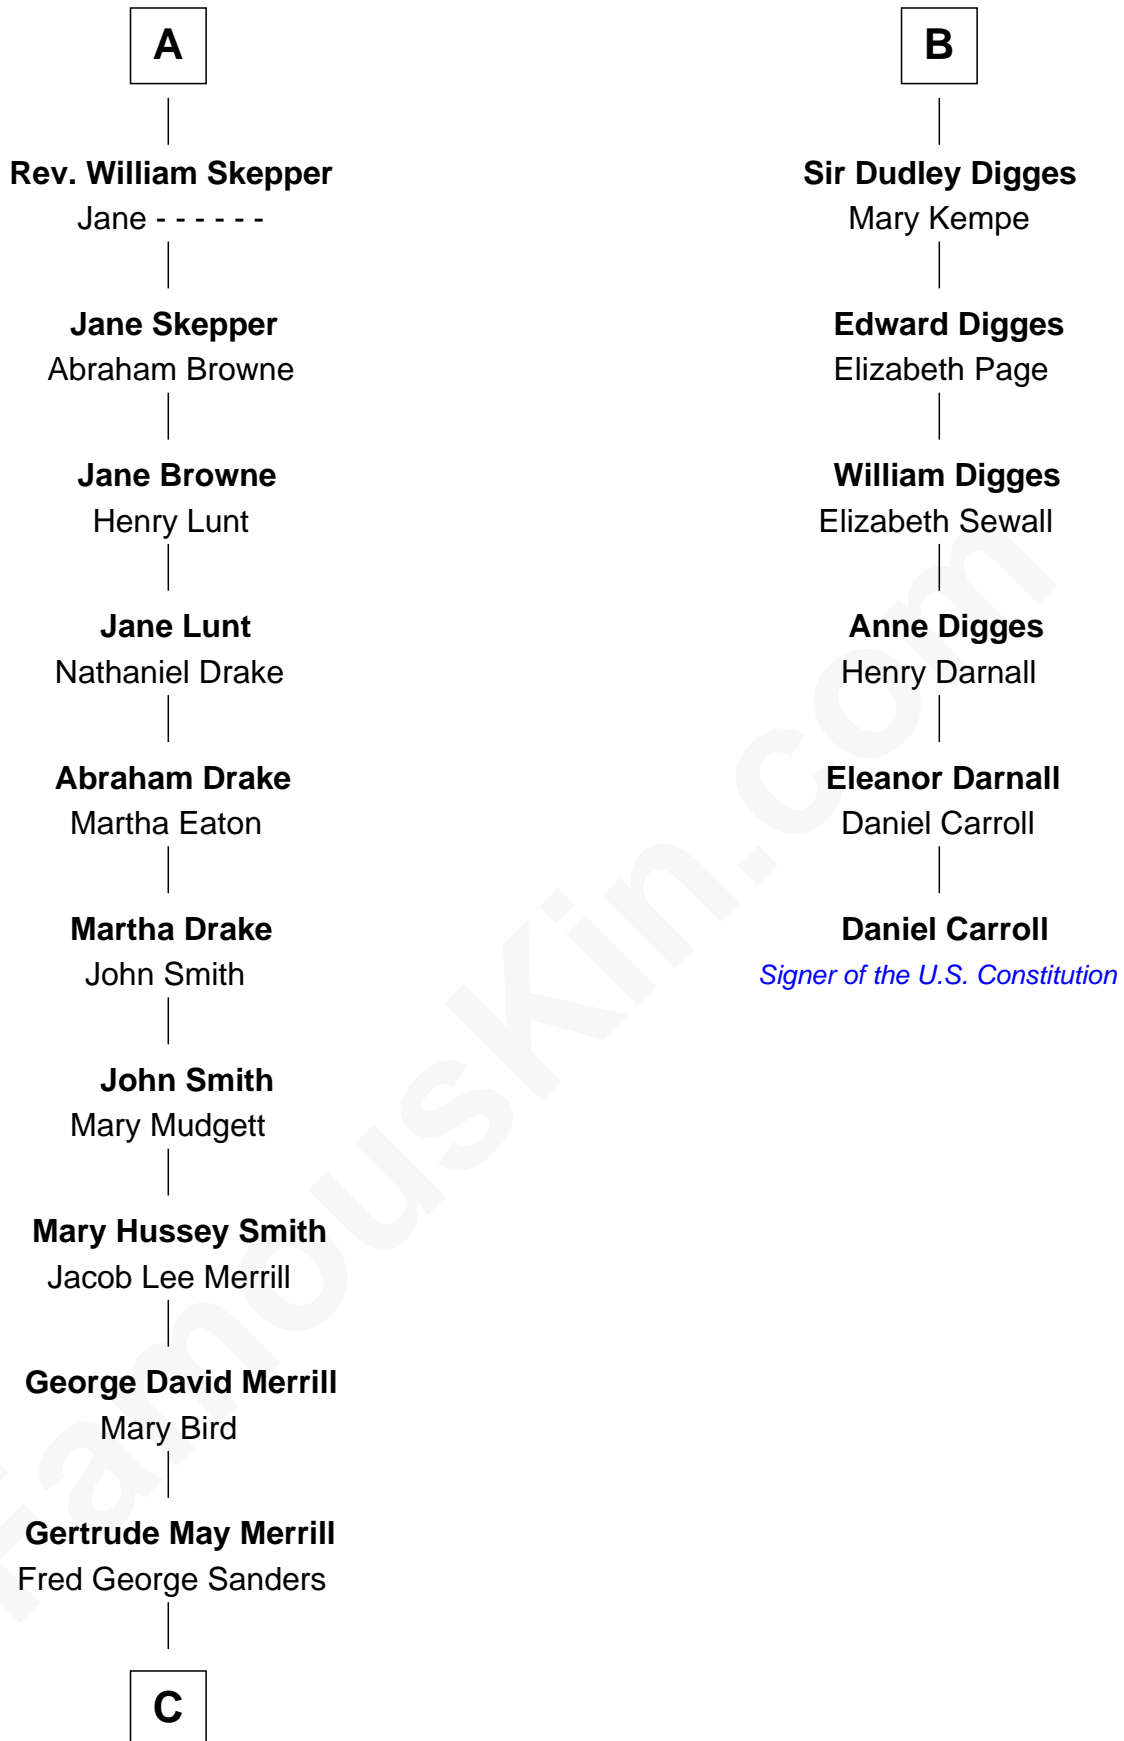

FamousKin.com

Relationship Chart of Meghan Markle

Duchess of Sussex, TV Actress

12th cousin 7 times removed of

Daniel Carroll

Signer of the U.S. Constitution

C

—
Doris Mary Rita Sanders

Gordon Arnold Markle

—
Thomas Wayne Markle

Doria Loyce Ragland

—
Meghan Markle

Duchess of Sussex, TV Actress

FamousKin.com