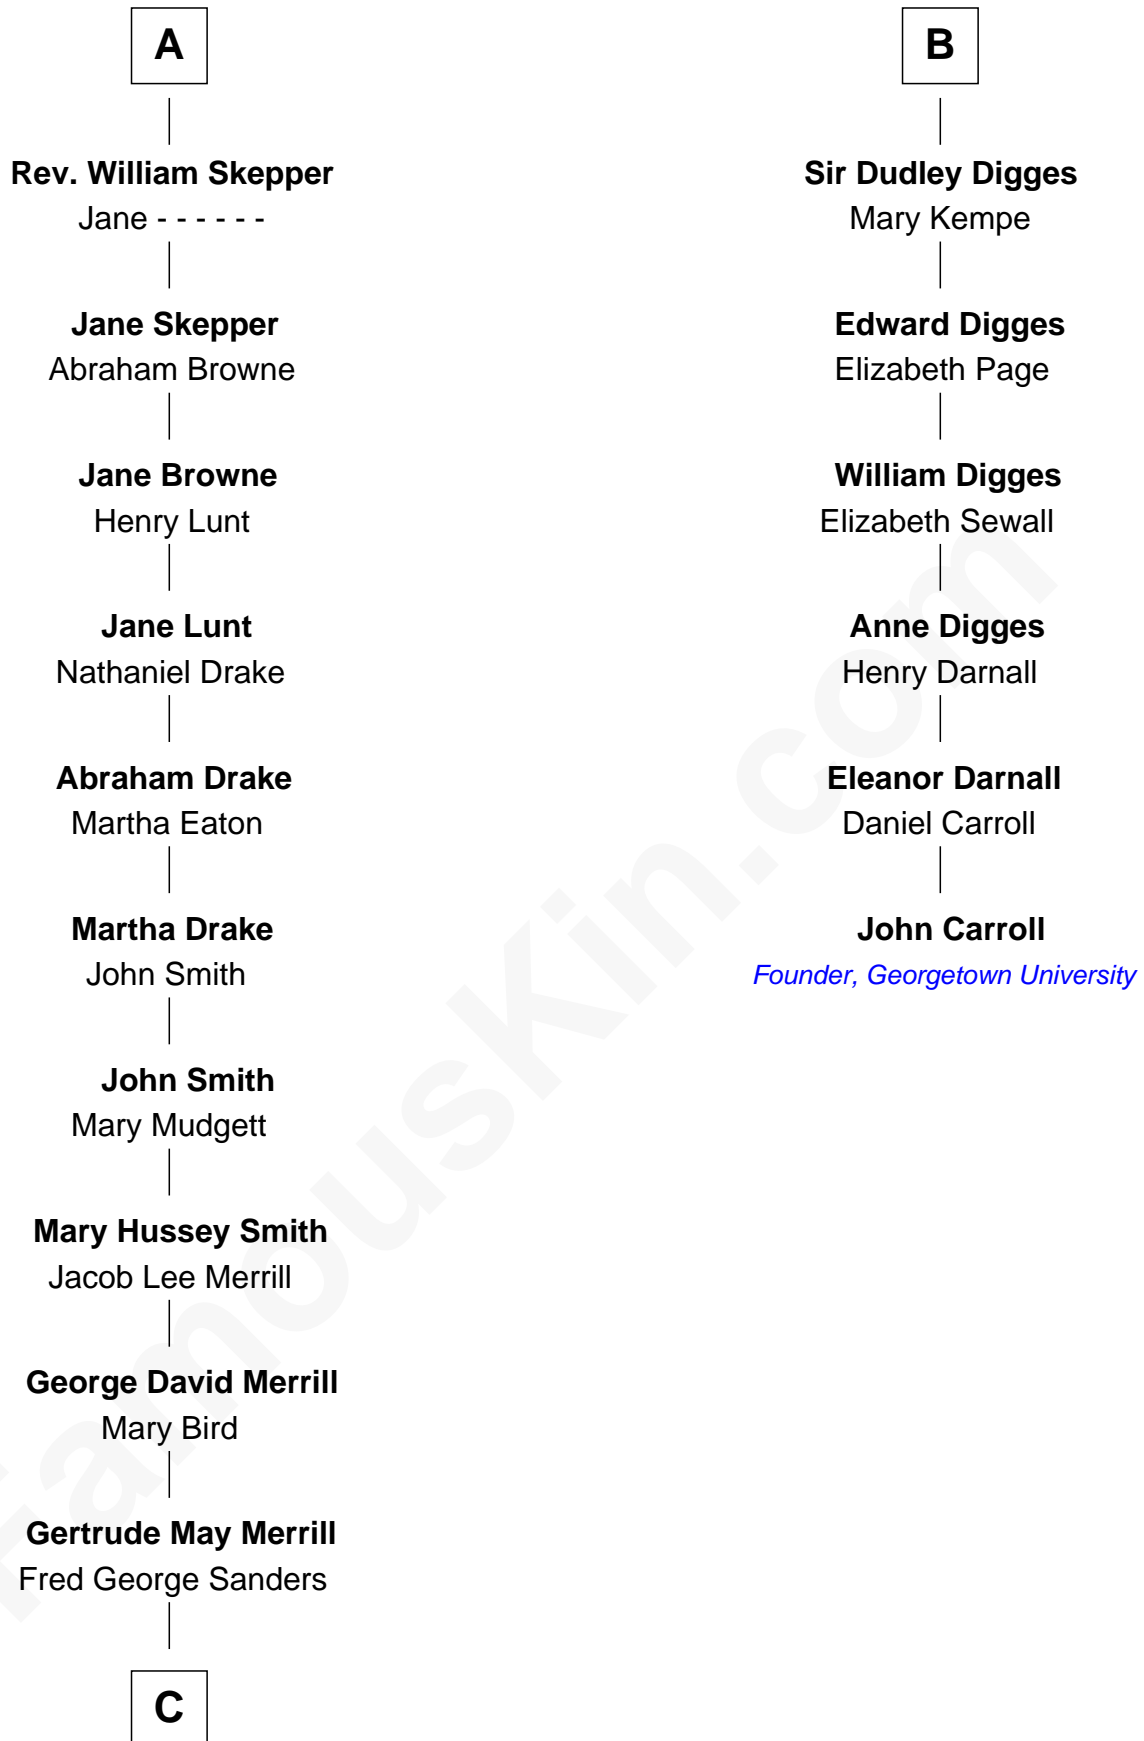

FamousKin.com

Relationship Chart of Meghan Markle

Duchess of Sussex, TV Actress

12th cousin 7 times removed of

John Carroll

Founder of Georgetown University

C

—
Doris Mary Rita Sanders

Gordon Arnold Markle

—
Thomas Wayne Markle

Doria Loyce Ragland

—
Meghan Markle

Duchess of Sussex, TV Actress

FamousKin.com