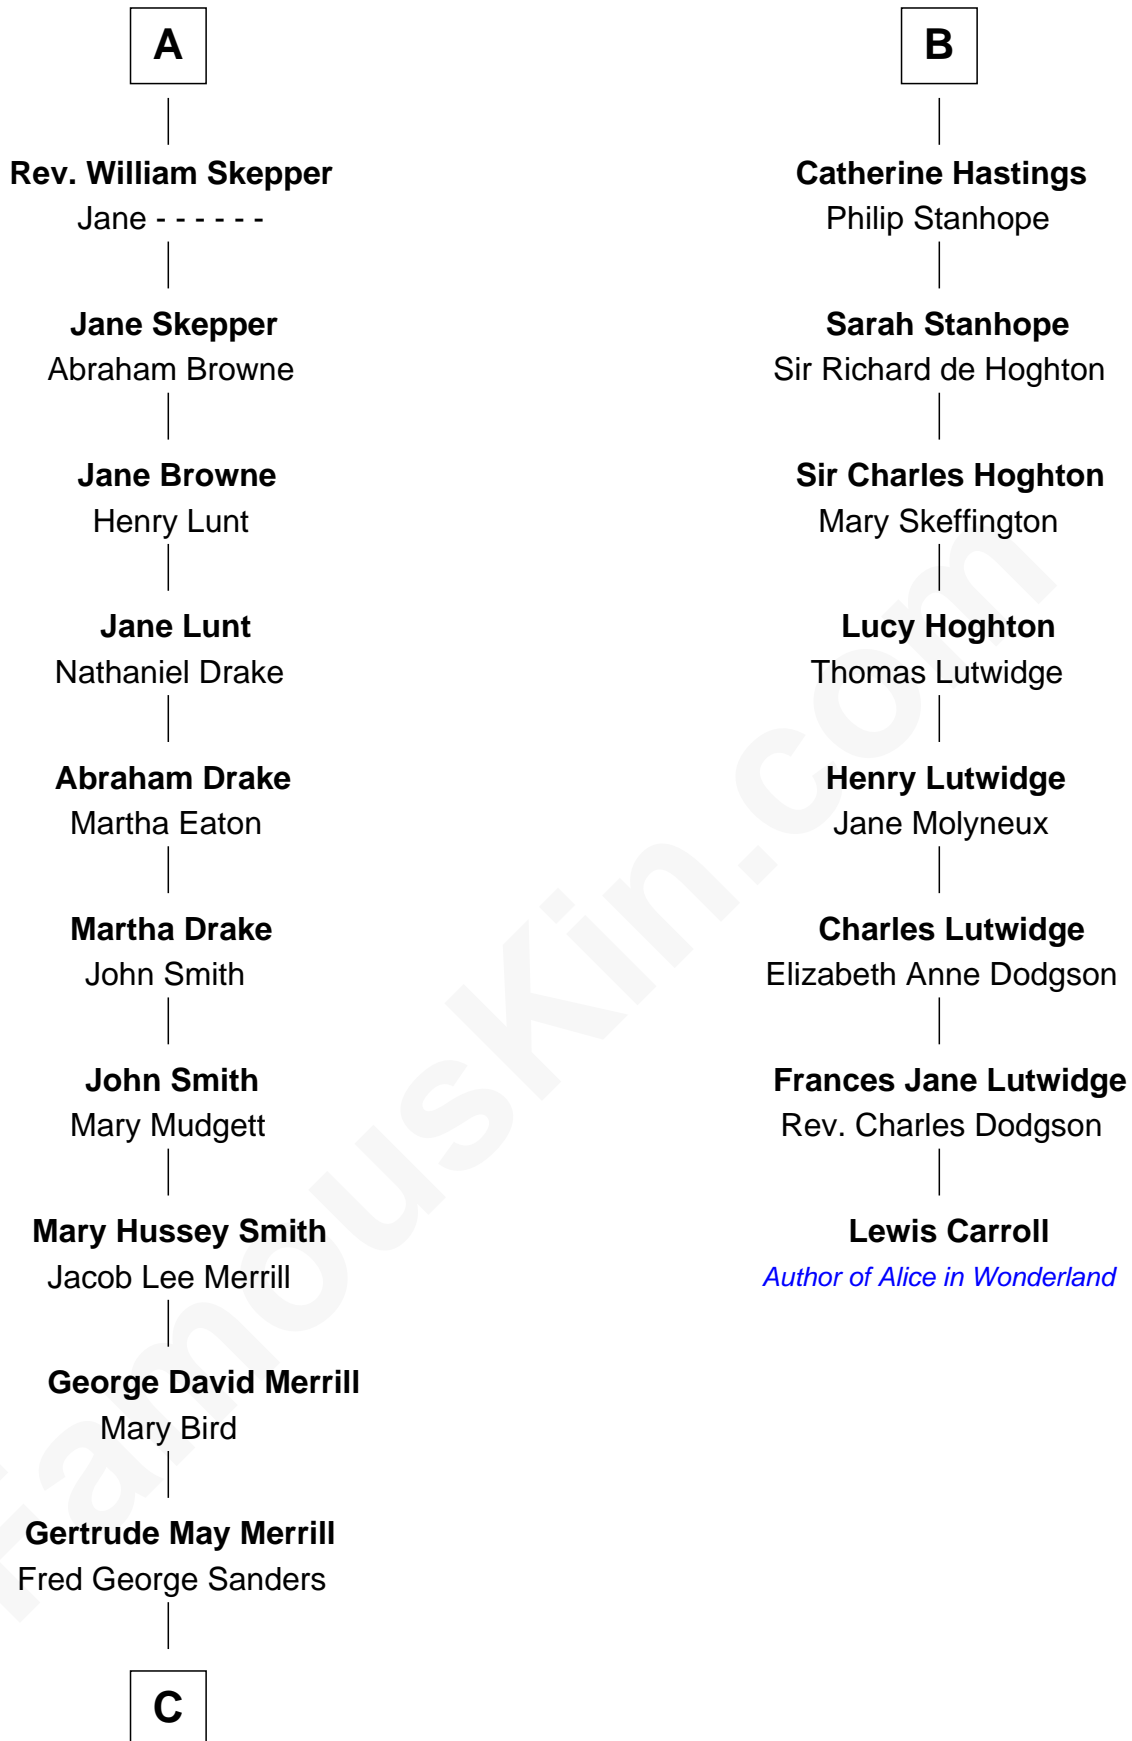

FamousKin.com

Relationship Chart of

Meghan Markle

Duchess of Sussex, TV Actress

14th cousin 5 times removed of

Lewis Carroll

Author of Alice in Wonderland

C

—
Doris Mary Rita Sanders

Gordon Arnold Markle

—
Thomas Wayne Markle

Doria Loyce Ragland

—
Meghan Markle

Duchess of Sussex, TV Actress

FamousKin.com