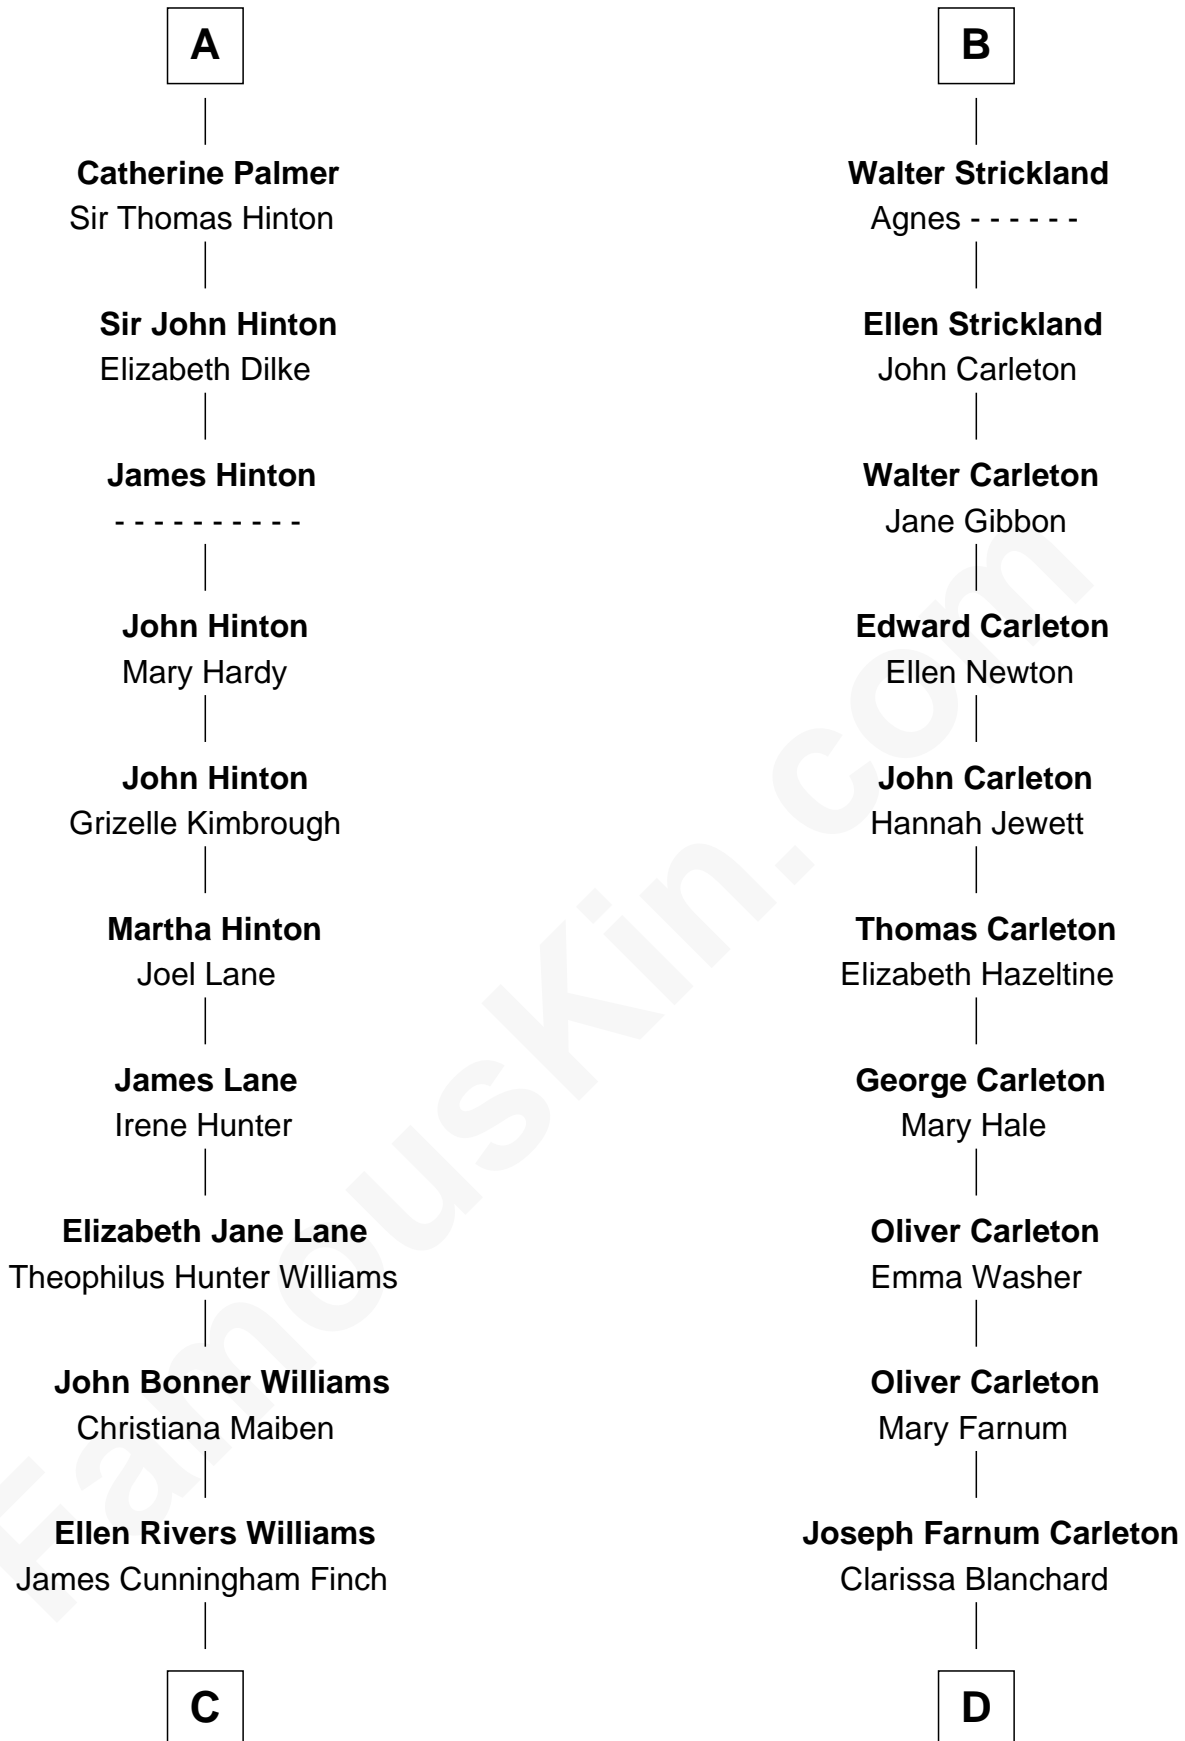

FamousKin.com

Relationship Chart of Harper Lee

Author of *To Kill a Mockingbird*

18th cousin 3 times removed of

Mickey Rourke
Movie Actor

C

Frances Cunningham Finch

Amasa Coleman Lee

Harper Lee

Author of To Kill a Mockingbird

D

Hiram Wilson Carleton

Charlotte M. Fellows

Joseph Clinton Carleton

Maud Alice Fitts

Hazel May Carleton

Leonard Ernest Cameron

Annette Elizabeth Cameron

Philip Andrew Rourke

Mickey Rourke

Movie Actor