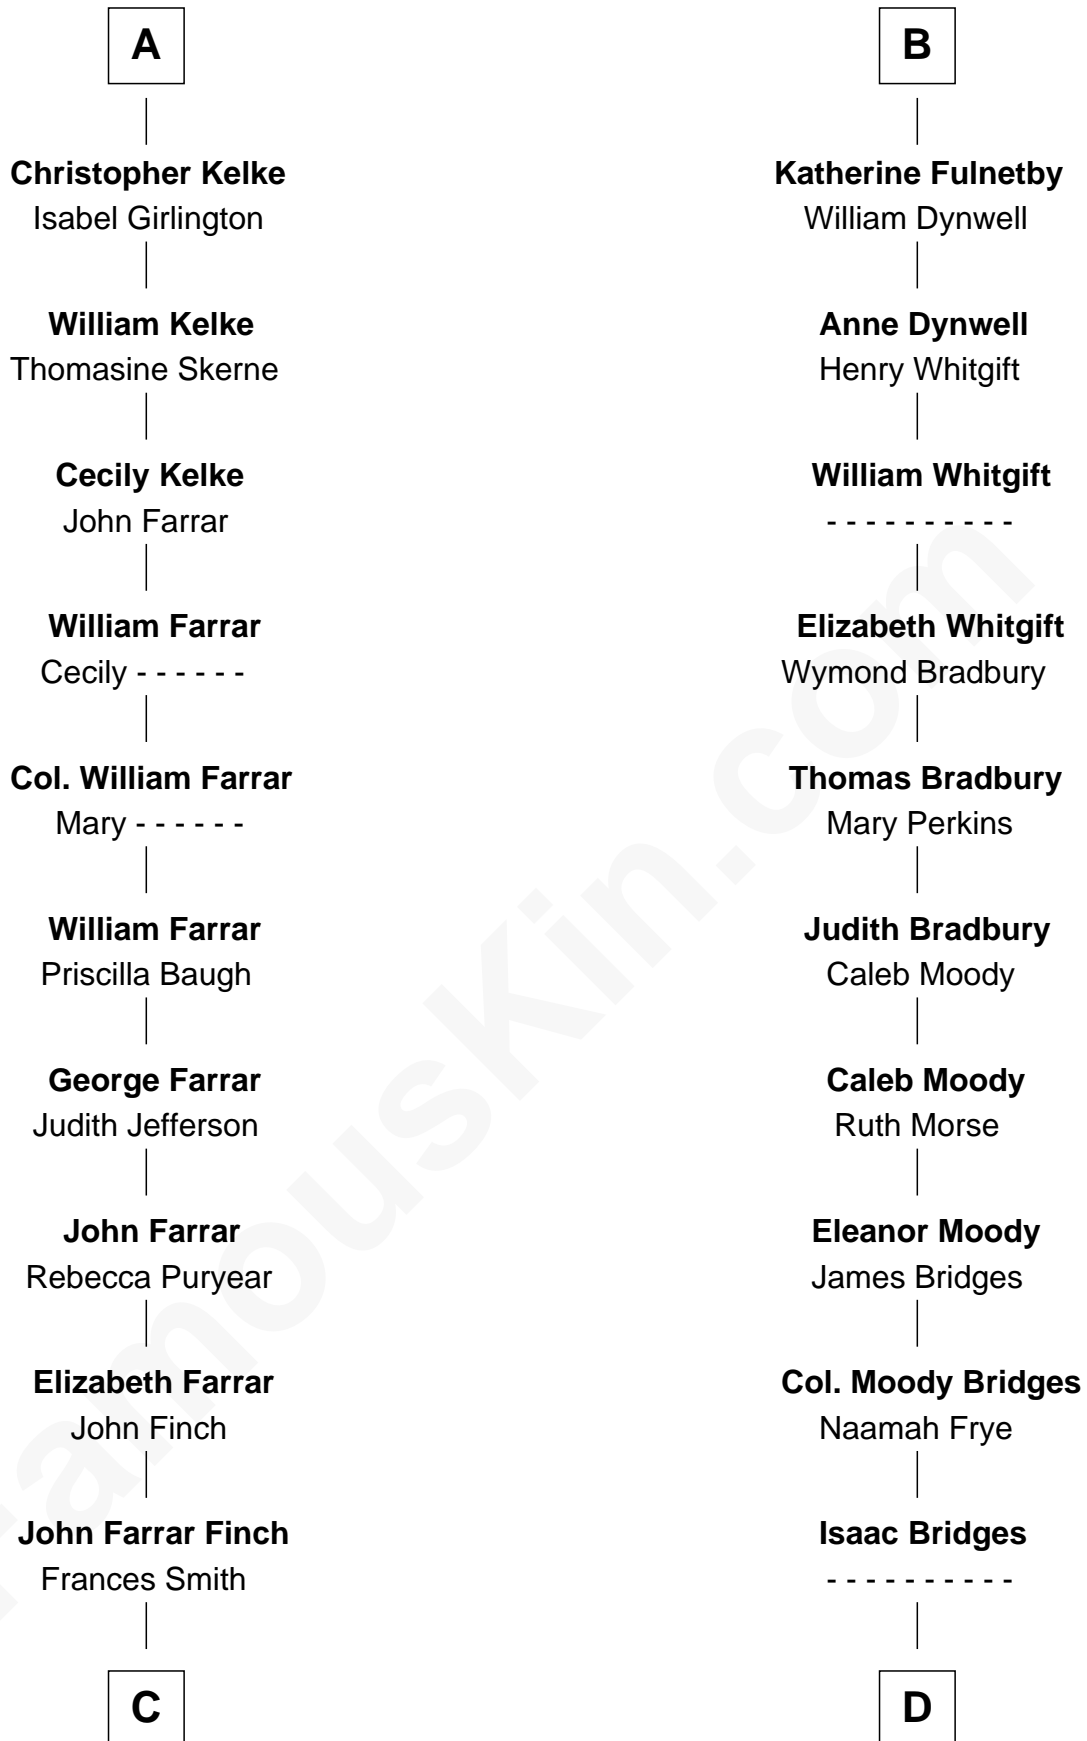

## Relationship Chart of Harper Lee

*Author of To Kill a Mockingbird*

20th cousin 1 time removed of

**Owen Brewster**

*54th Governor of Maine*

**Henry Plantagenet**  
Maud de Chaworth

**Mary Plantagenet**  
Henry de Percy

**Sir Henry Percy**  
Margaret de Neville

**Sir Henry Percy**  
Elizabeth Mortimer

**Elizabeth Percy**  
Sir John Clifford

**Mary Clifford**  
Sir Philip Wentworth

**Elizabeth Wentworth**  
Sir Martin de la See

**Elizabeth de la See**  
Roger Kelke

**A**

**Joan of Lancaster**  
John de Mowbray

**John de Mowbray**  
Elizabeth de Segrave

**Eleanor de Mowbray**  
John de Welles

**Eudo de Welles**  
Maud de Greystoke

**Sir Lionel de Welles**  
Joan de Waterton

**Margaret de Welles**  
Sir Thomas Dymoke

**Jane Dymoke**  
John Fulnetby

**B**

**C**

**John Robert Finch**  
Frances Cunningham

**James Cunningham Finch**  
Ellen Rivers Williams