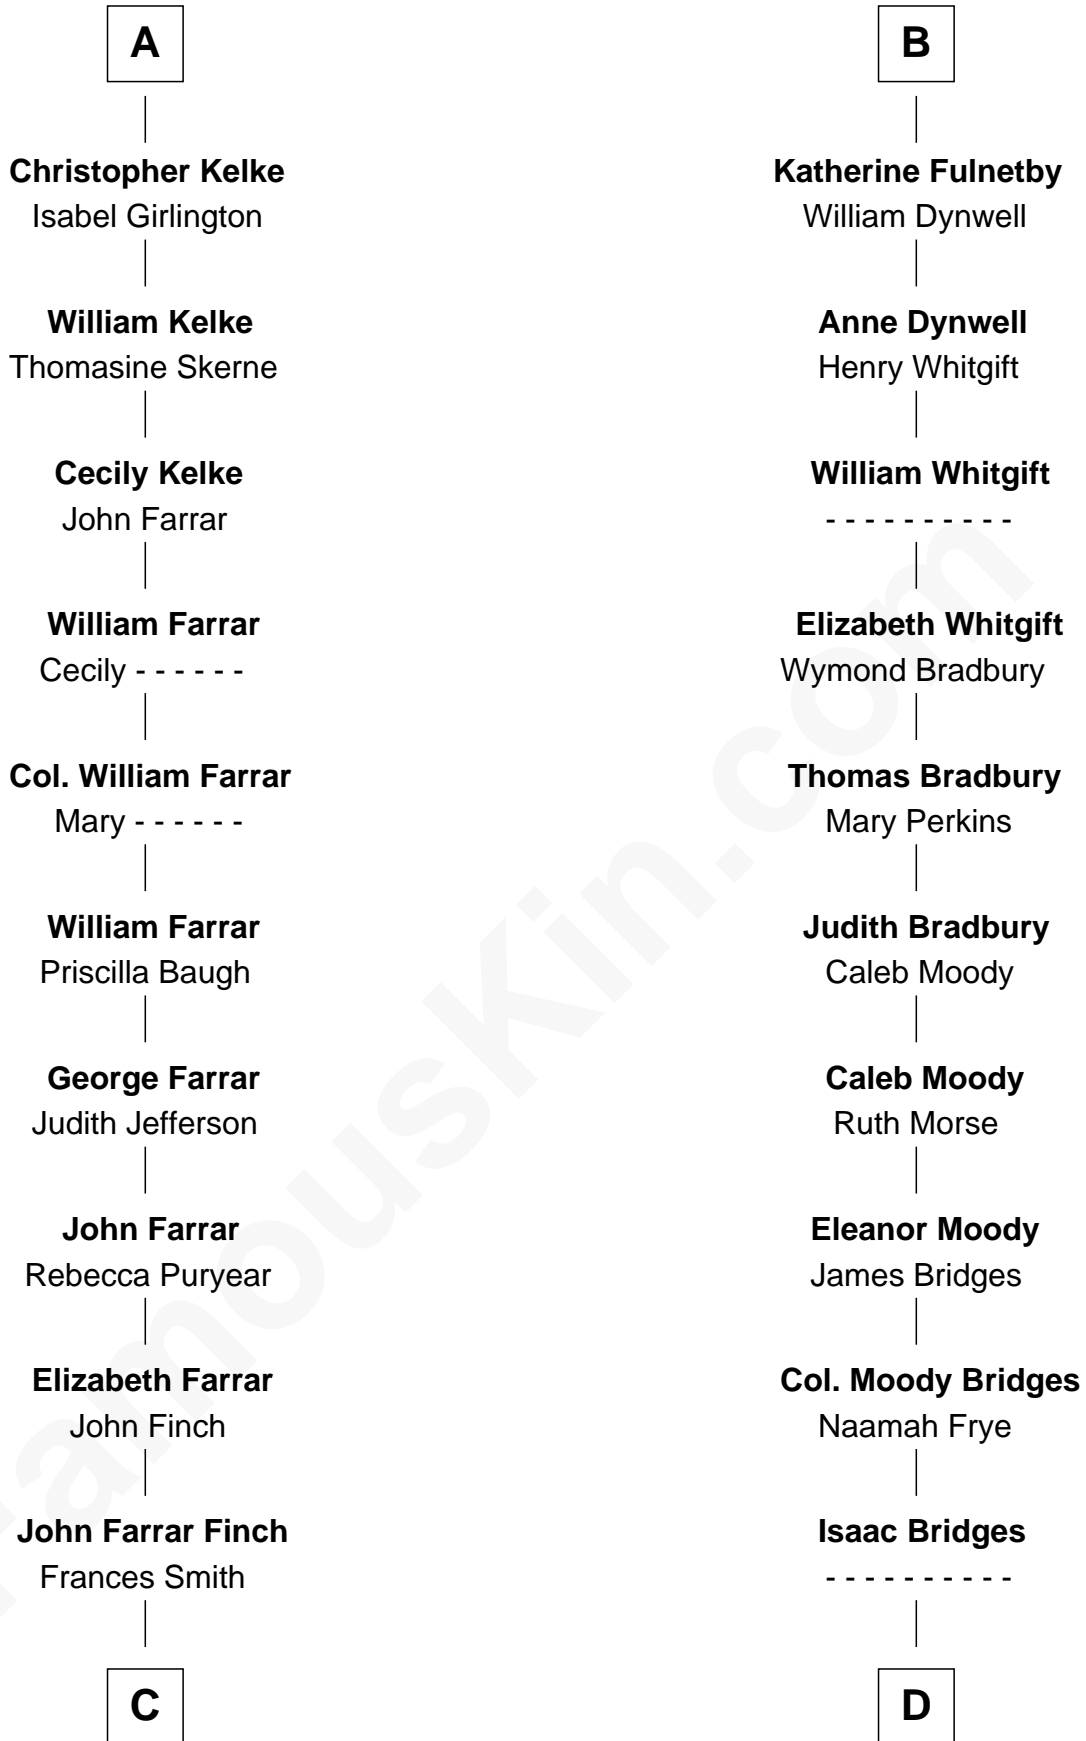

FamousKin.com

Relationship Chart of Harper Lee

Author of To Kill a Mockingbird

20th cousin 1 time removed of

Owen Brewster

54th Governor of Maine

C

John Robert Finch
Frances Cunningham

James Cunningham Finch
Ellen Rivers Williams

Frances Cunningham Finch
Amasa Coleman Lee

Harper Lee
Author of To Kill a Mockingbird

D

Abiezer Bridges
Deborah Stover

Rev. Otis Bridges
Margaret Owen

Owen W. Bridges
Lydia A. -----

Carrie S. Bridges
William Edmund Brewster

Owen Brewster
54th Governor of Maine

FamousKin.com