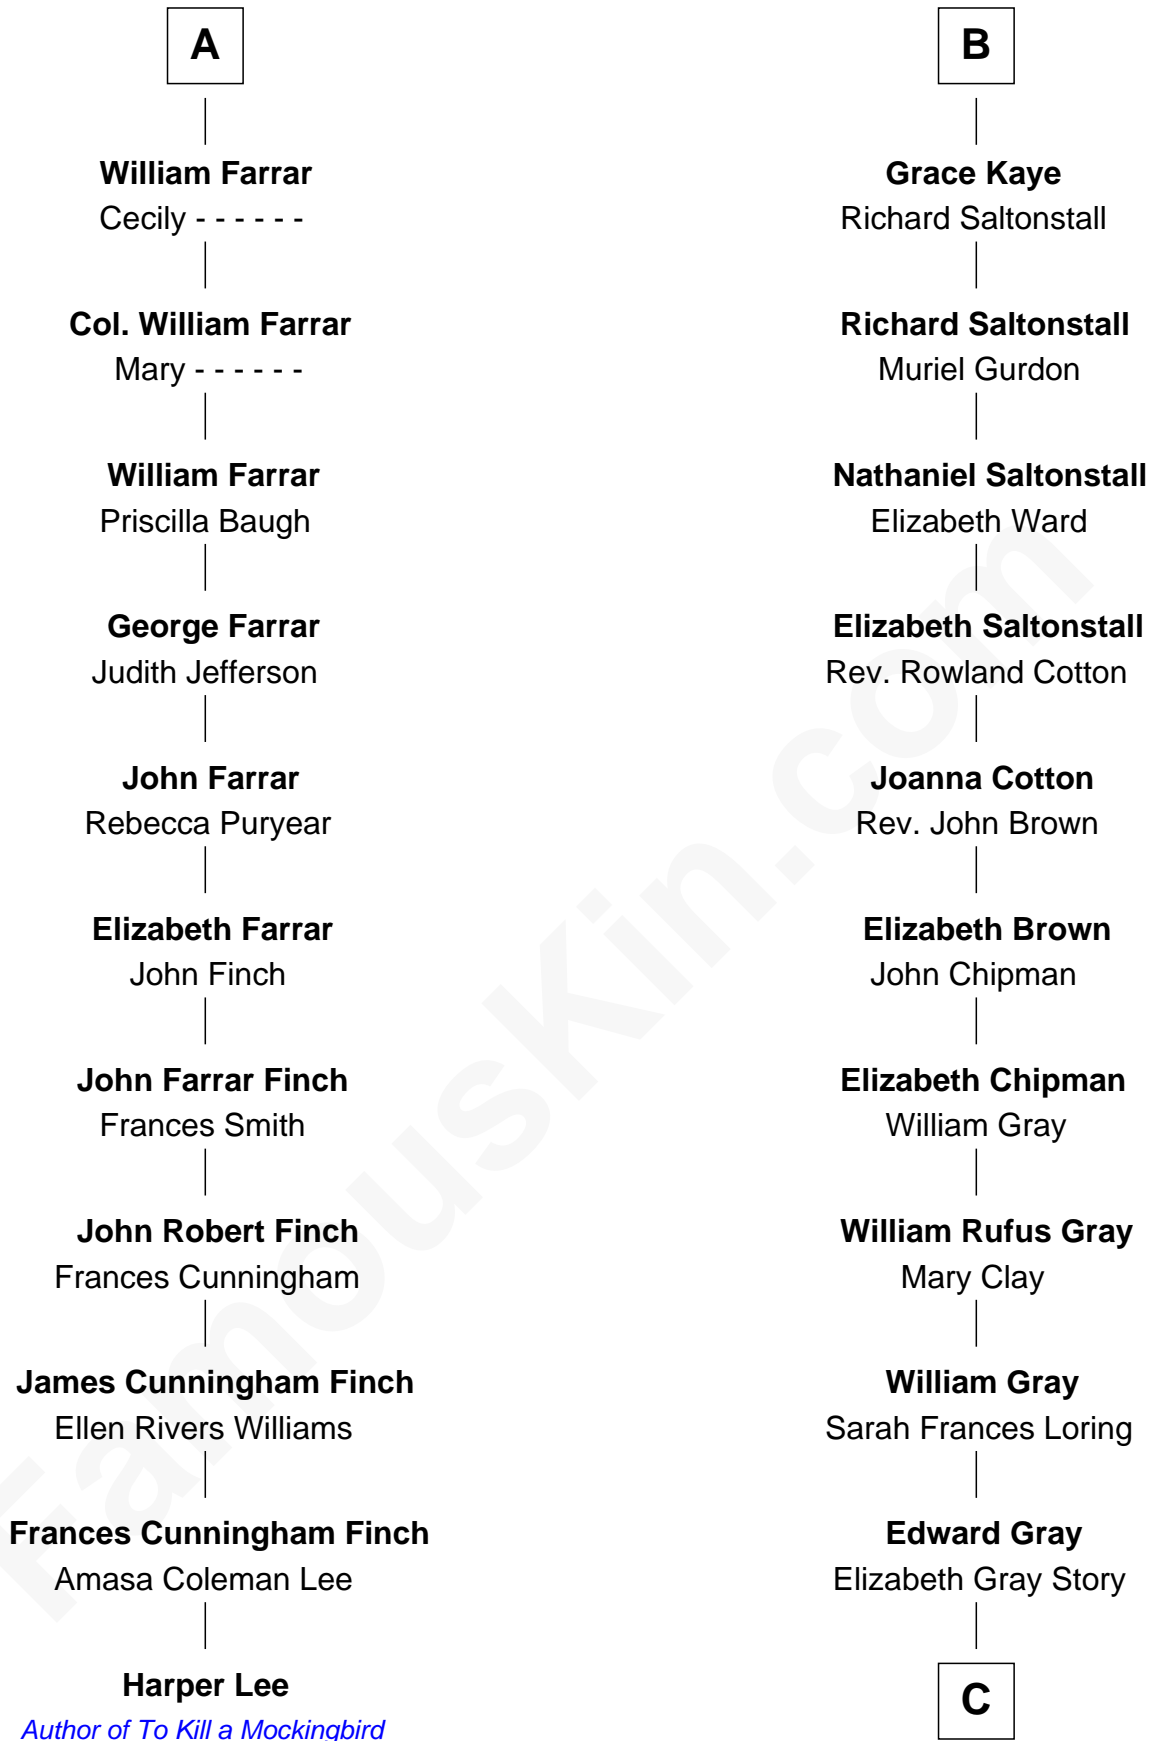

FamousKin.com Relationship Chart of

Harper Lee

Author of To Kill a Mockingbird

17th cousin 2 times removed of

Story Musgrave

NASA Astronaut

Sir Henry Percy
Elizabeth Mortimer

Elizabeth Percy
Sir John Clifford

Mary Clifford
Sir Philip Wentworth

Elizabeth Wentworth
Sir Martin de la See

Elizabeth de la See
Roger Kelke

Christopher Kelke
Isabel Girlington

William Kelke
Thomasine Skerne

Cecily Kelke
John Farrar

A

Sir Henry Percy
Eleanor Neville

Sir Henry Percy
Eleanor Poynings

Margaret Percy
Sir William Gascoigne

Dorothy Gascoigne
Sir Ninian Markenfield

Alice Markenfield
Sir Robert Mauleverer

Dorothy Mauleverer
John Kaye

Robert Kaye
Anne Flower

B

C

Marguerite Gray
John Butler Swann

Marguerite Swann
Percy Musgrave

Story Musgrave
NASA Astronaut

FamousKin.com