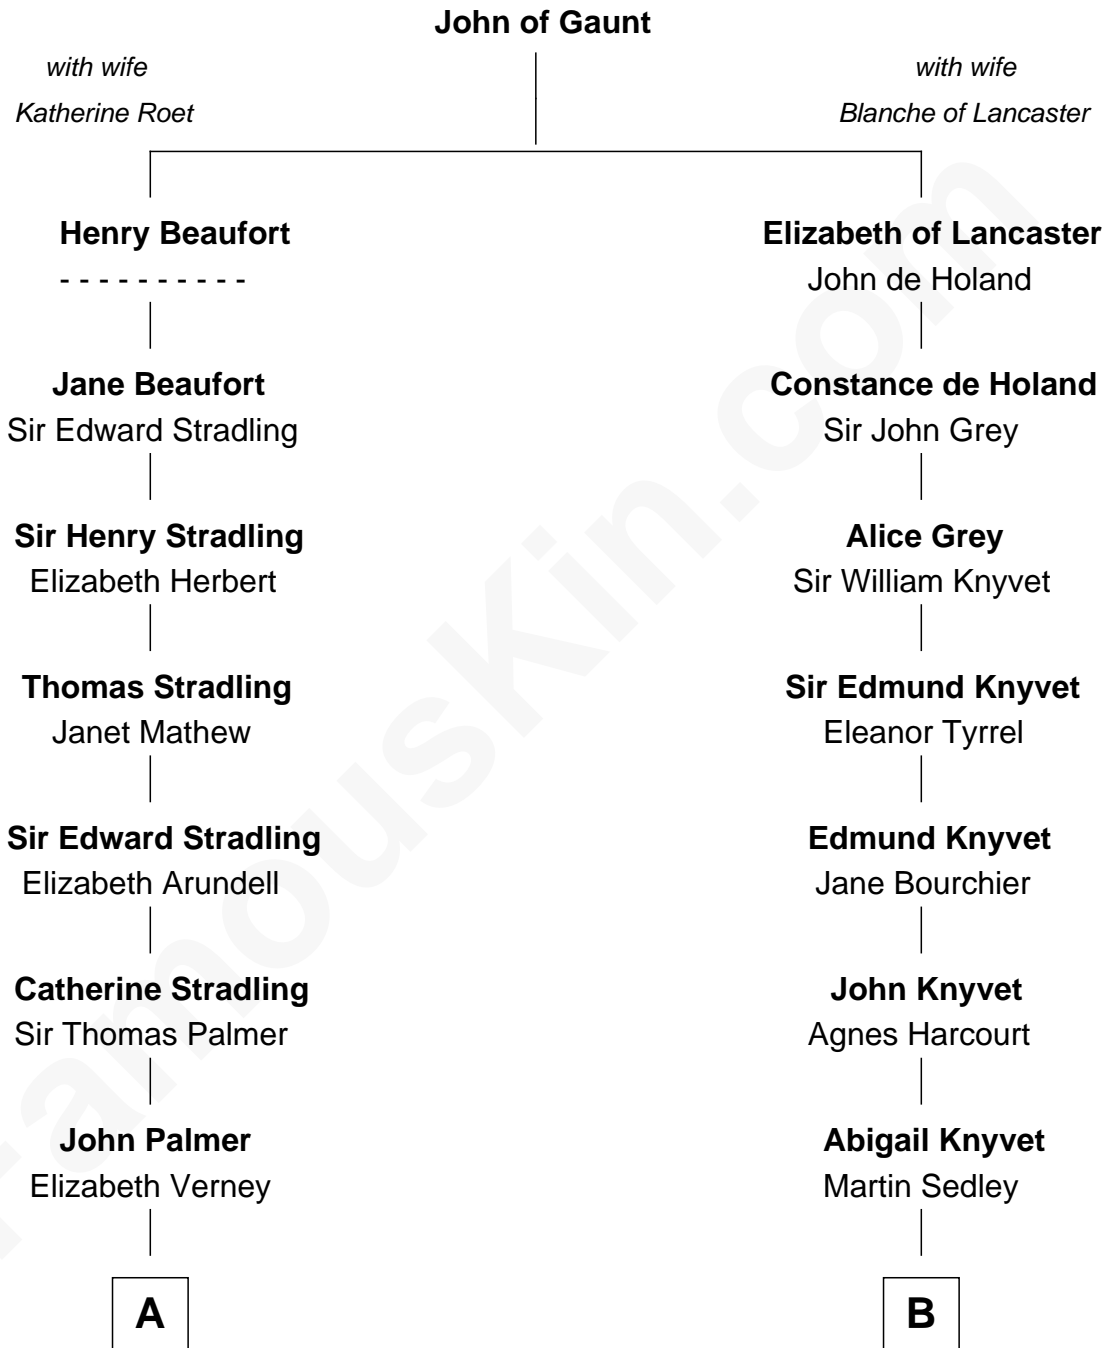

FamousKin.com Relationship Chart of

Harper Lee

Author of To Kill a Mockingbird

18th cousin 1 time removed of

Story Musgrave

NASA Astronaut

C

Frances Cunningham Finch

Amasa Coleman Lee

Harper Lee

Author of To Kill a Mockingbird

D

Marguerite Gray

John Butler Swann

Marguerite Swann

Percy Musgrave

Story Musgrave

NASA Astronaut

FamousKin.com