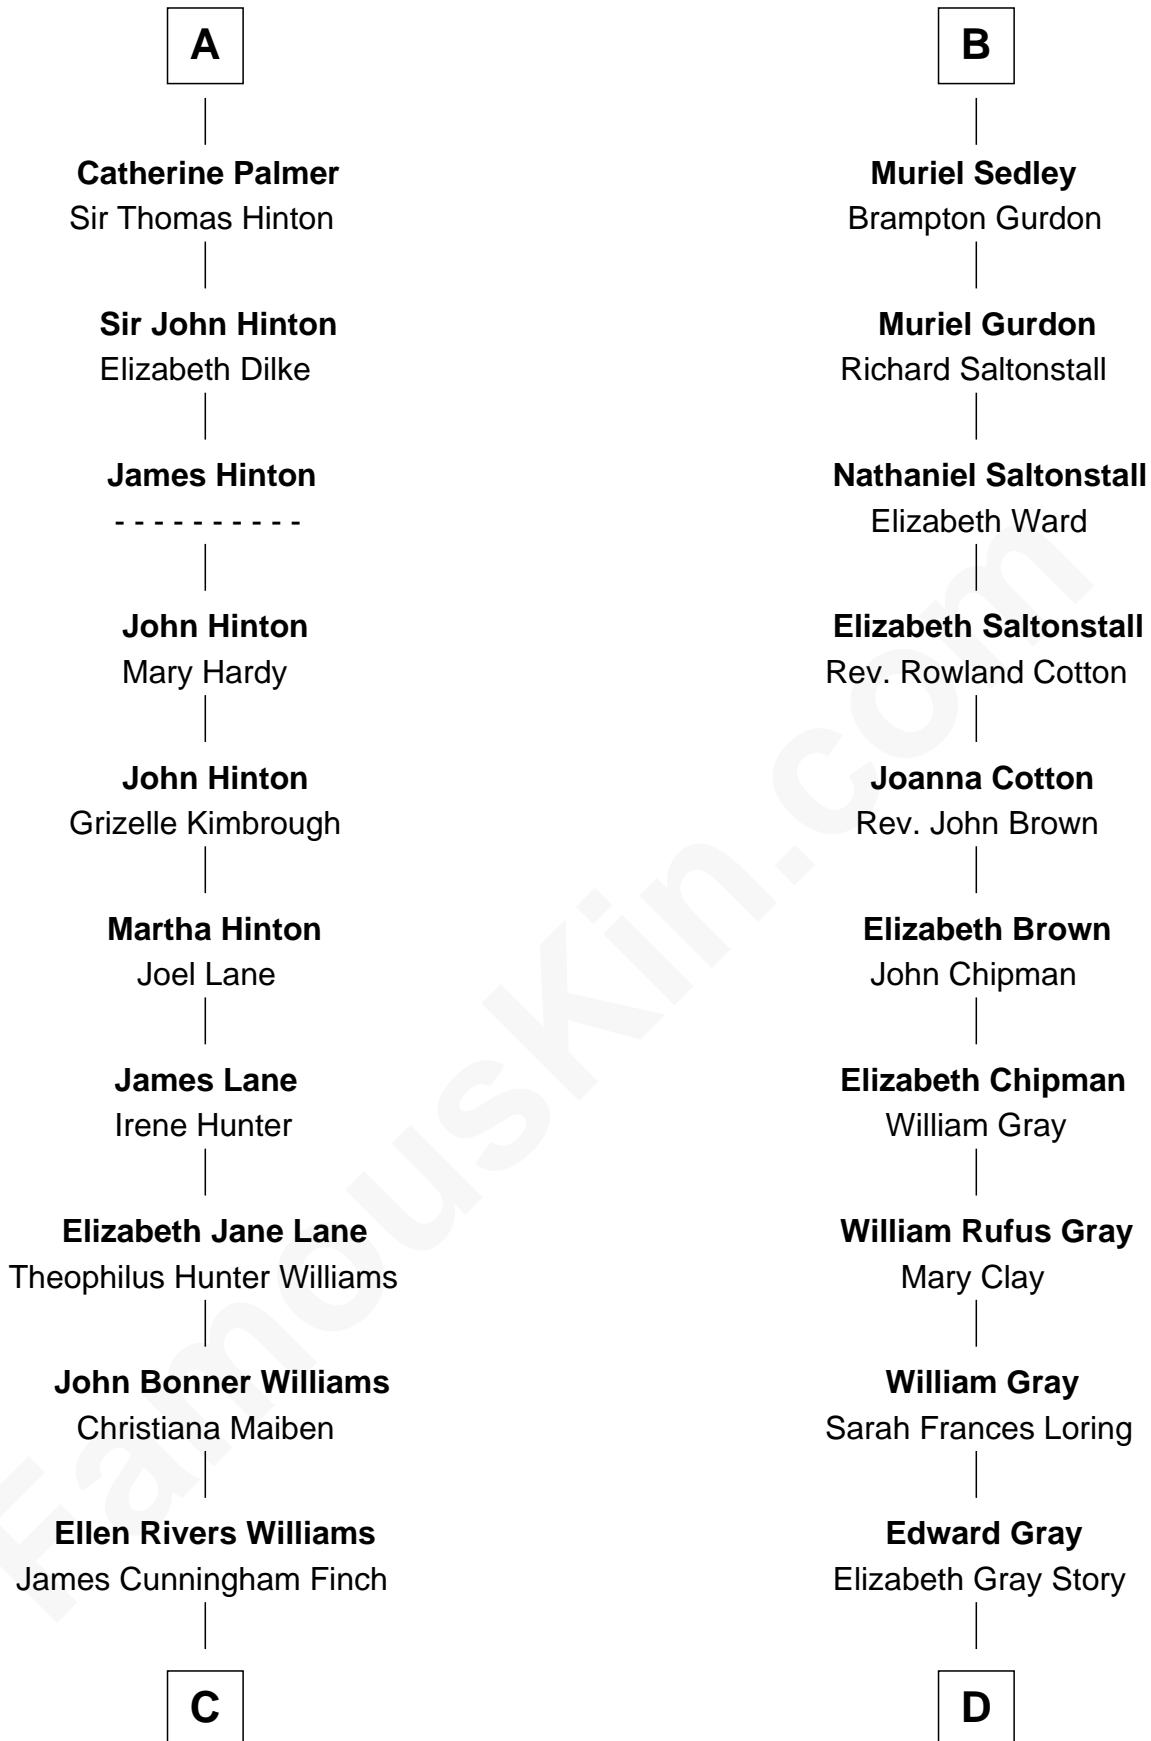

FamousKin.com Relationship Chart of

Harper Lee

Author of To Kill a Mockingbird

18th cousin 1 time removed of

Story Musgrave

NASA Astronaut

C

Frances Cunningham Finch

Amasa Coleman Lee

Harper Lee

Author of To Kill a Mockingbird

D

Marguerite Gray

John Butler Swann

Marguerite Swann

Percy Musgrave

Story Musgrave

NASA Astronaut

FamousKin.com