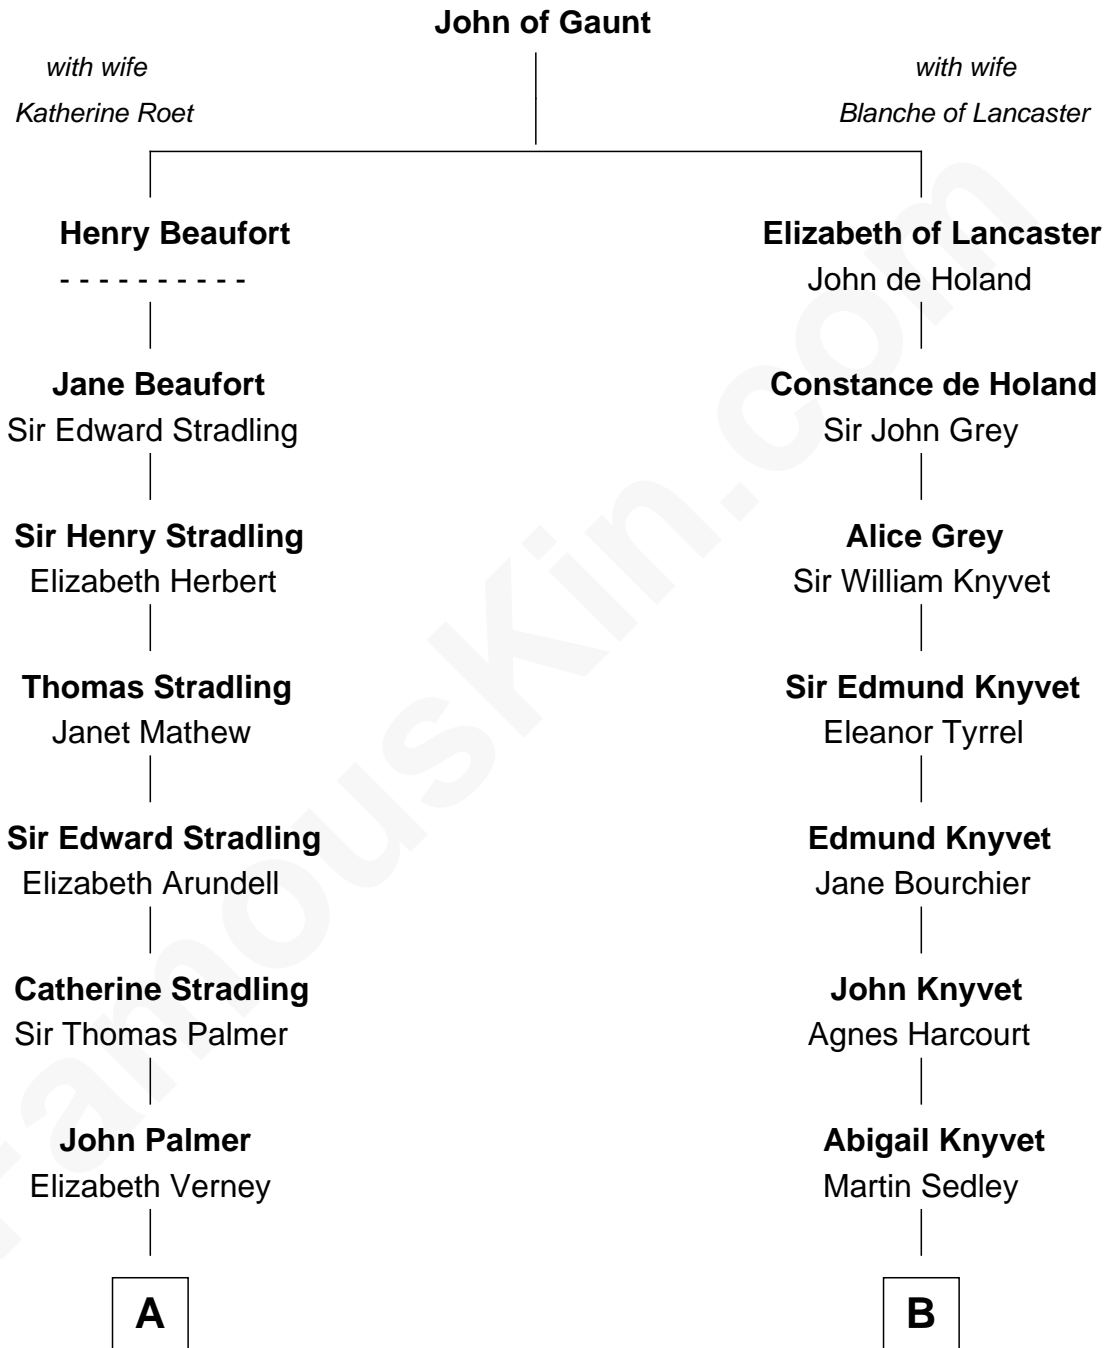

FamousKin.com

Relationship Chart of Harper Lee

Author of To Kill a Mockingbird

15th cousin 3 times removed of

Horace Gray

U.S. Supreme Court Justice

C

—
Frances Cunningham Finch

Amasa Coleman Lee

—
Harper Lee

Author of [To Kill a Mockingbird](#)

FamousKin.com