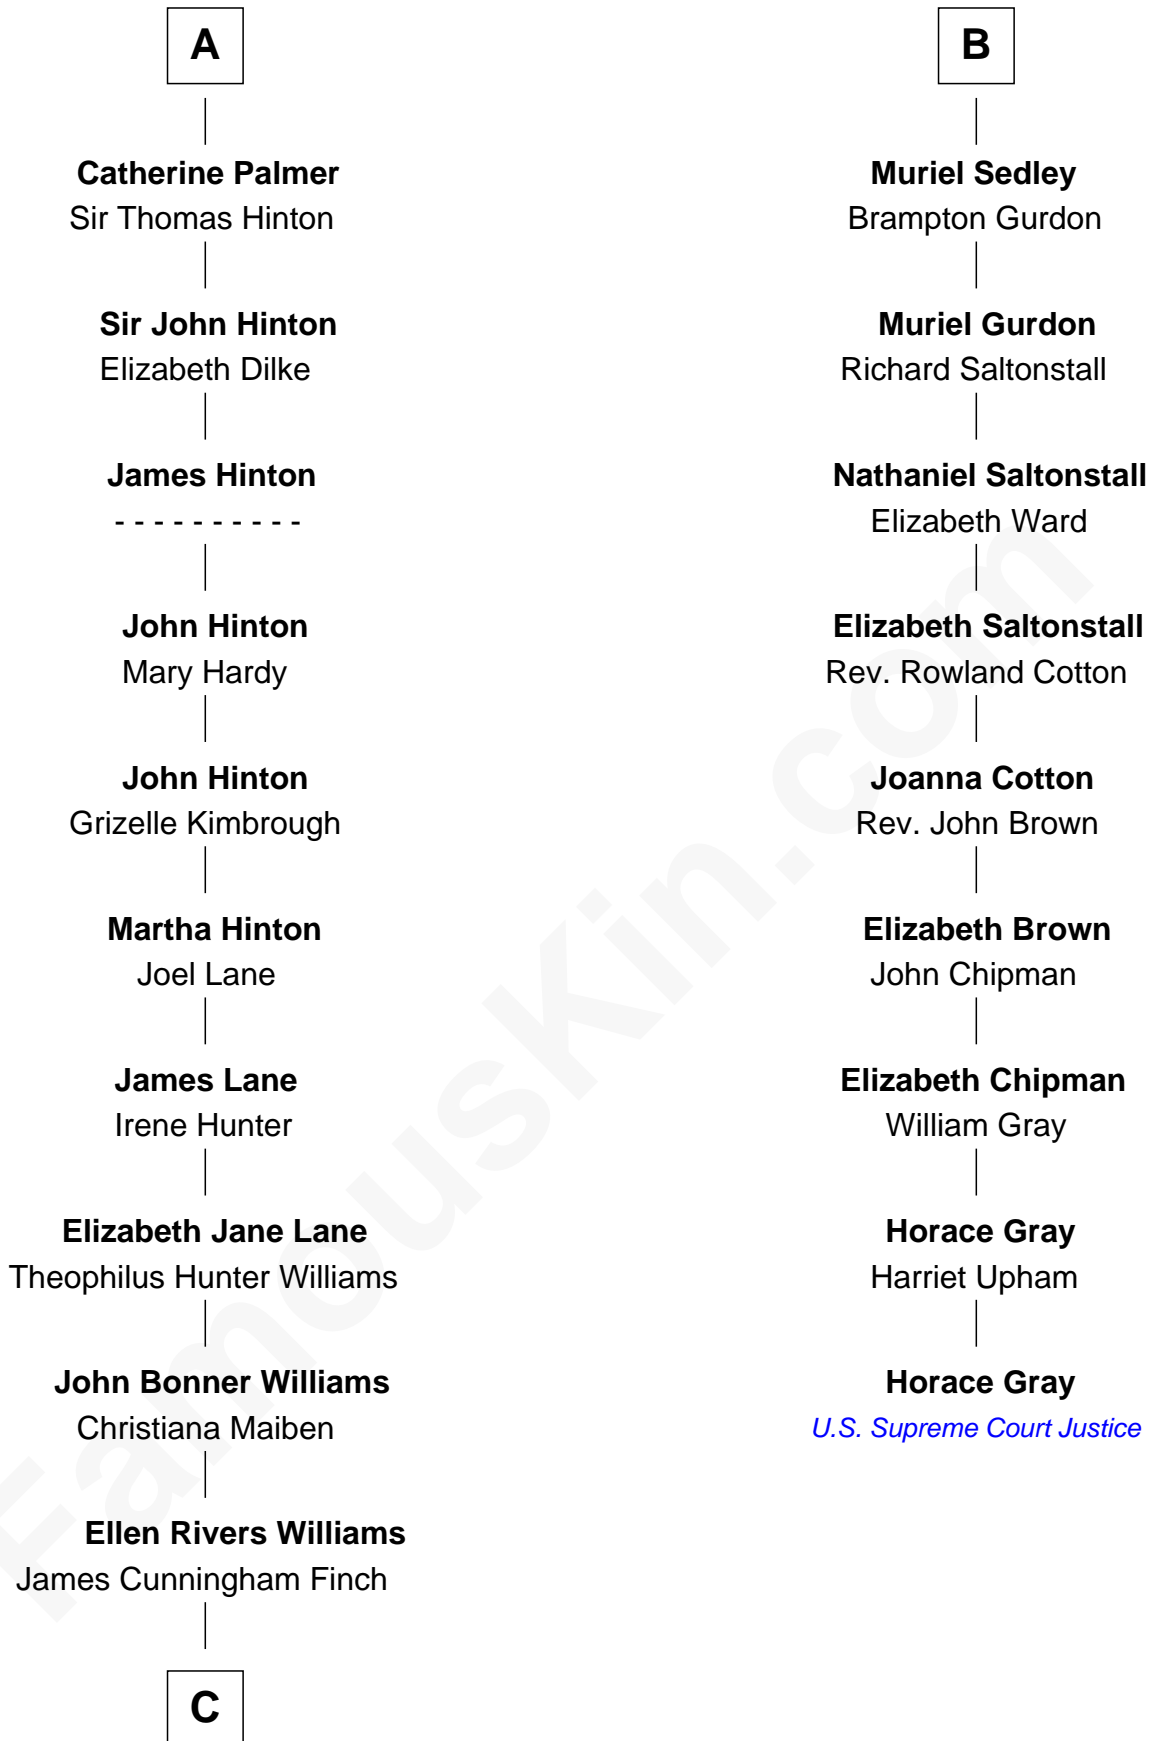

FamousKin.com

Relationship Chart of Harper Lee

Author of To Kill a Mockingbird

15th cousin 3 times removed of

Horace Gray

U.S. Supreme Court Justice

C

—
Frances Cunningham Finch

Amasa Coleman Lee

—
Harper Lee

Author of [To Kill a Mockingbird](#)

FamousKin.com