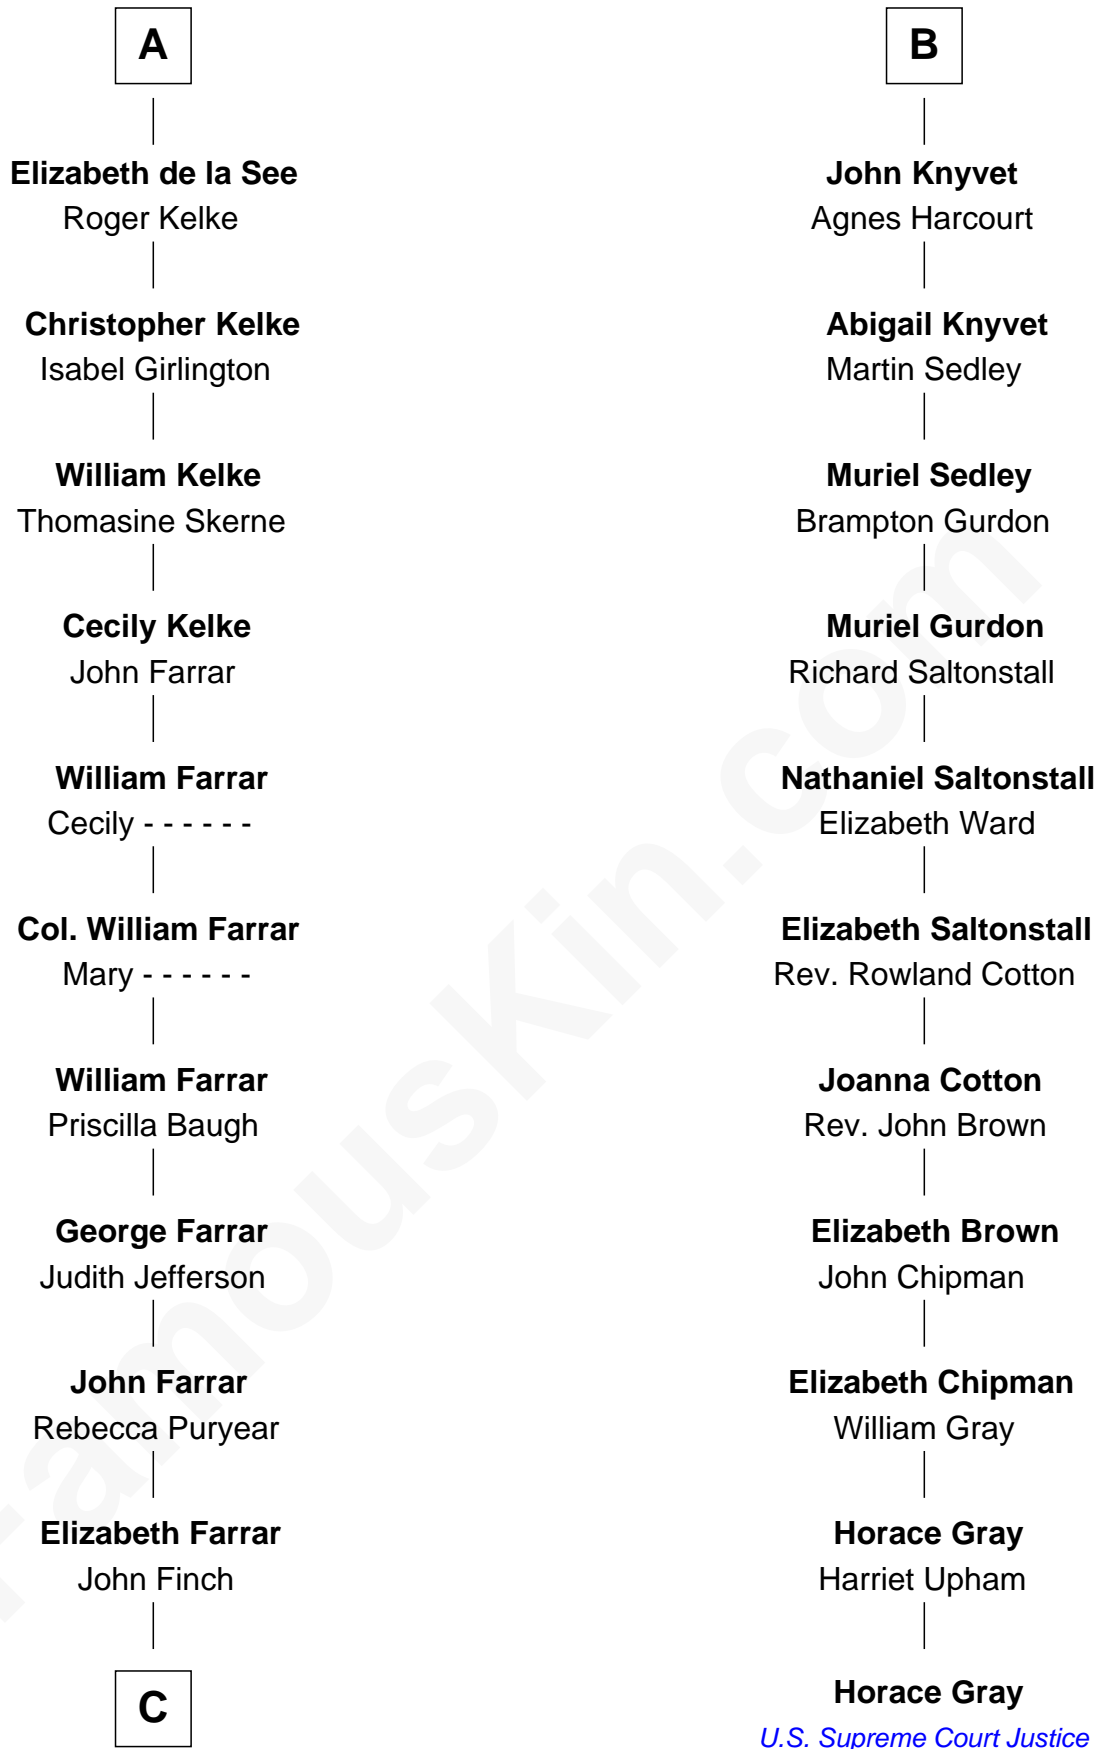

## Relationship Chart of Harper Lee

*Author of To Kill a Mockingbird*

17th cousin 4 times removed of

## Horace Gray

*U.S. Supreme Court Justice*

**C**

John Farrar Finch

Frances Smith

John Robert Finch

Frances Cunningham

James Cunningham Finch