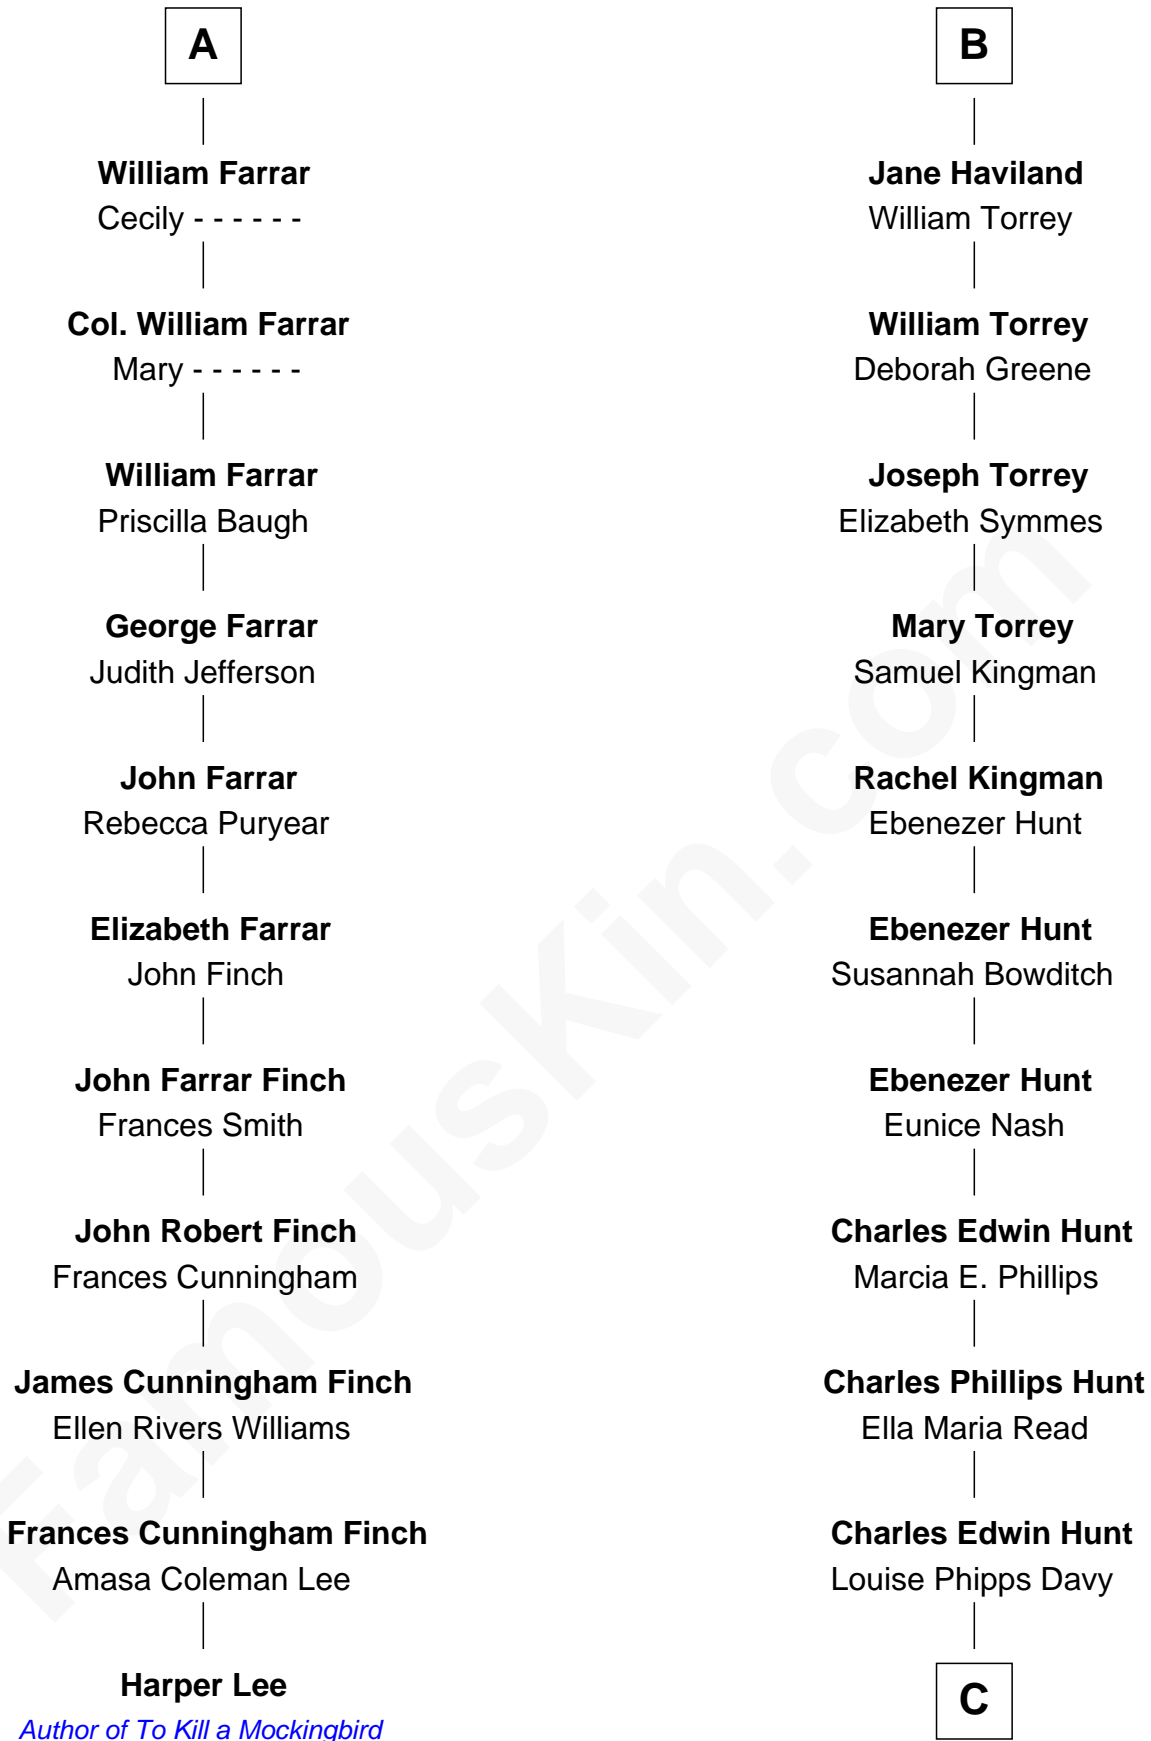

# FamousKin.com Relationship Chart of

**Harper Lee**

*Author of To Kill a Mockingbird*

17th cousin 1 time removed of

**Linda Hunt**

*TV and Movie Actress*

**C**

**Raymond Davy Hunt**