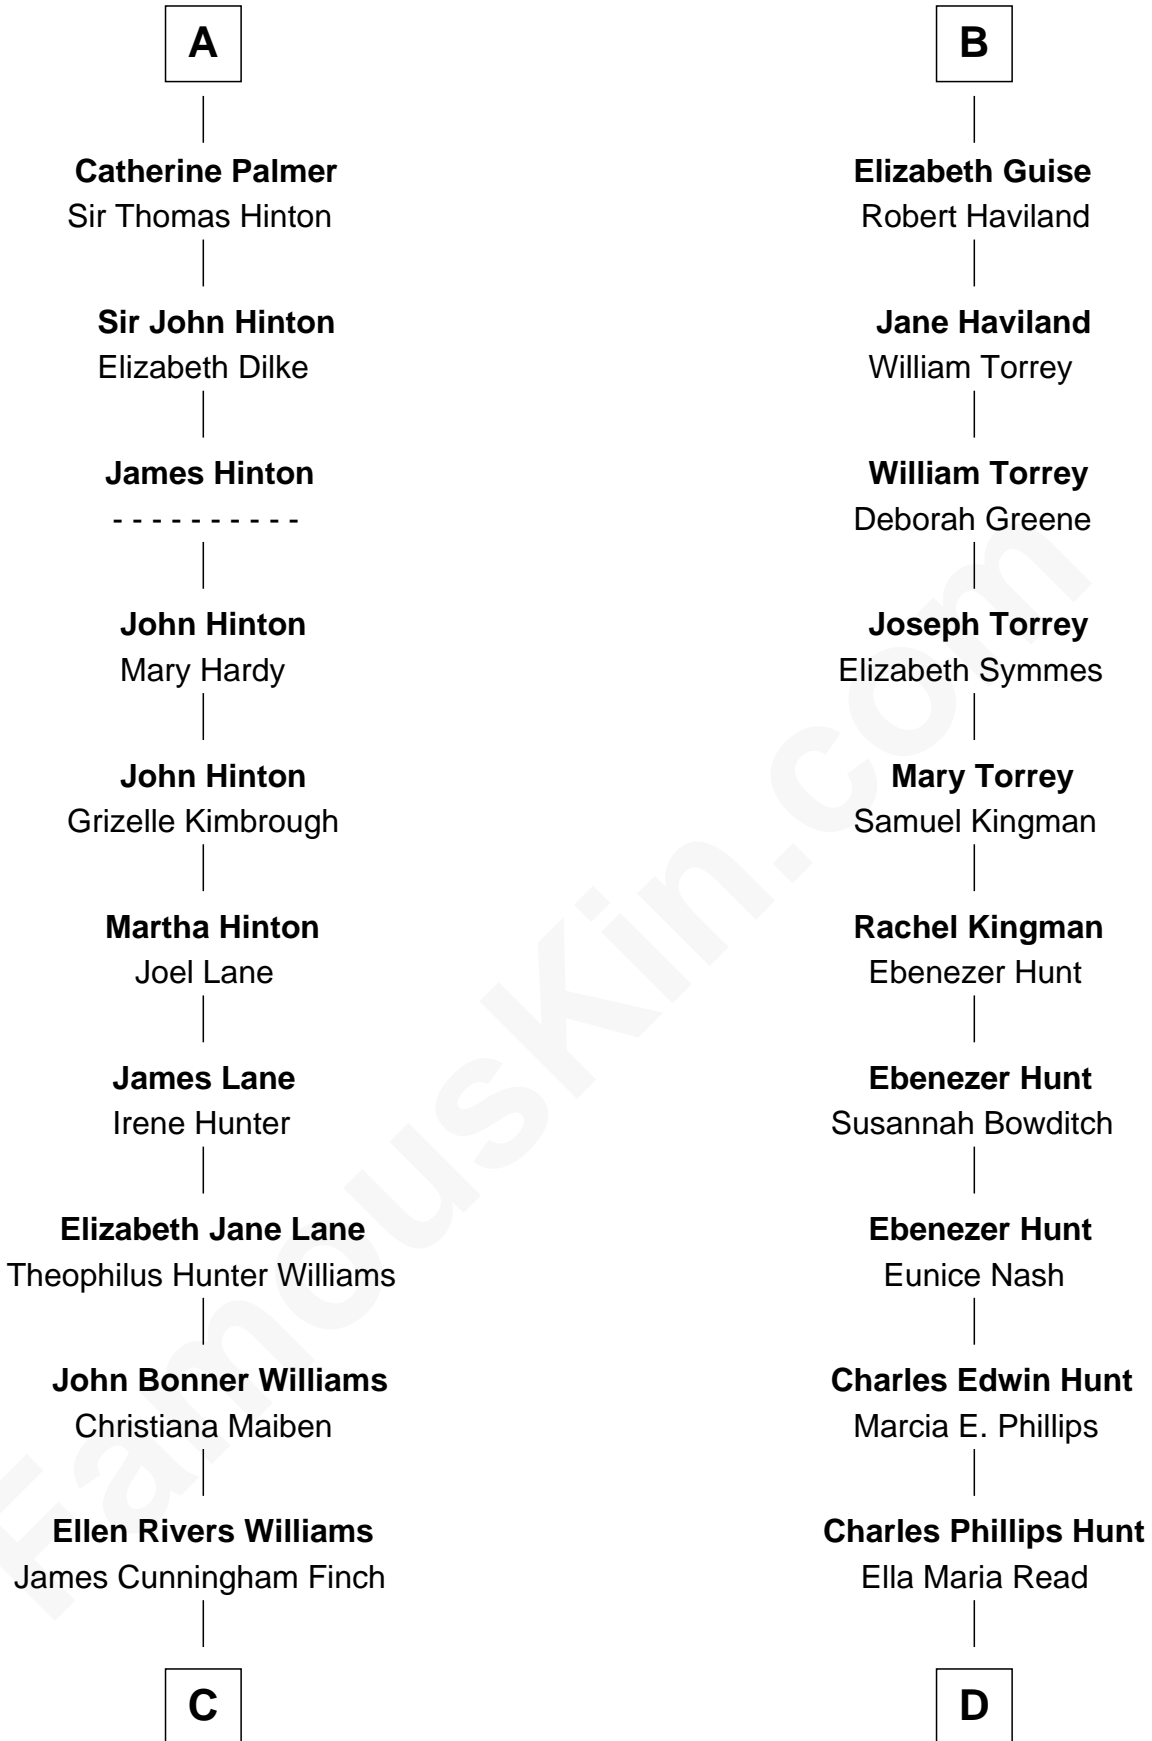

FamousKin.com Relationship Chart of

Harper Lee

Author of To Kill a Mockingbird

18th cousin 1 time removed of

Linda Hunt

TV and Movie Actress

C

Frances Cunningham Finch