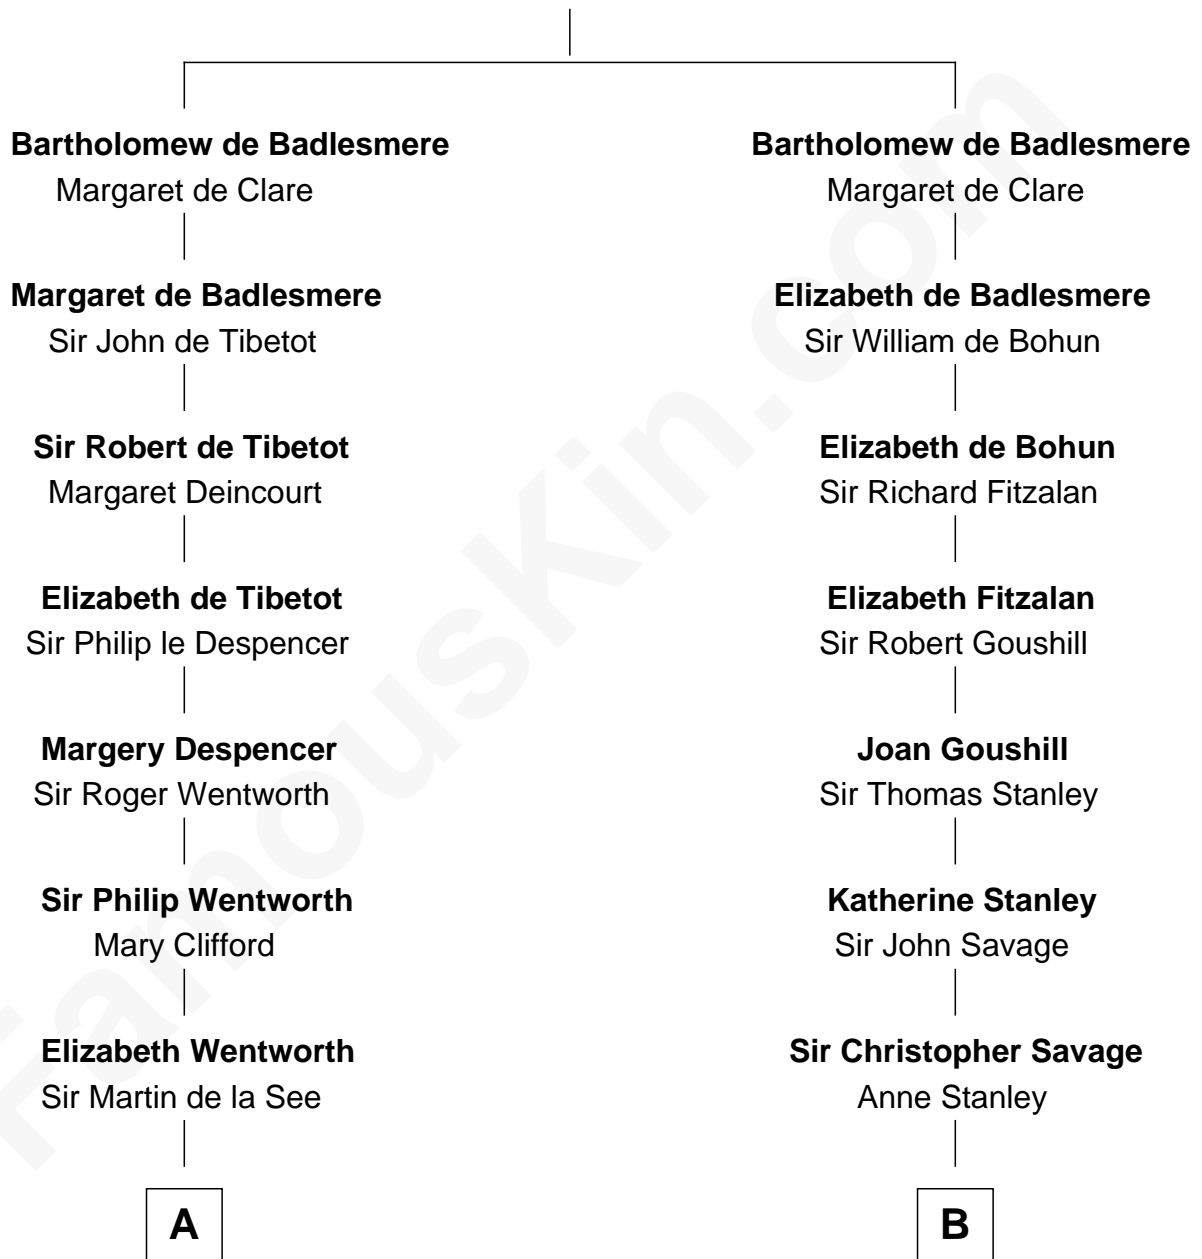

FamousKin.com

Relationship Chart of

Harper Lee

Author of To Kill a Mockingbird

20th cousin 1 time removed of

General George S. Patton

U.S. Army - World War II

Gunselm de Badlesmere

C

John Farrar Finch

Frances Smith

John Robert Finch

Frances Cunningham

James Cunningham Finch

Ellen Rivers Williams

Frances Cunningham Finch