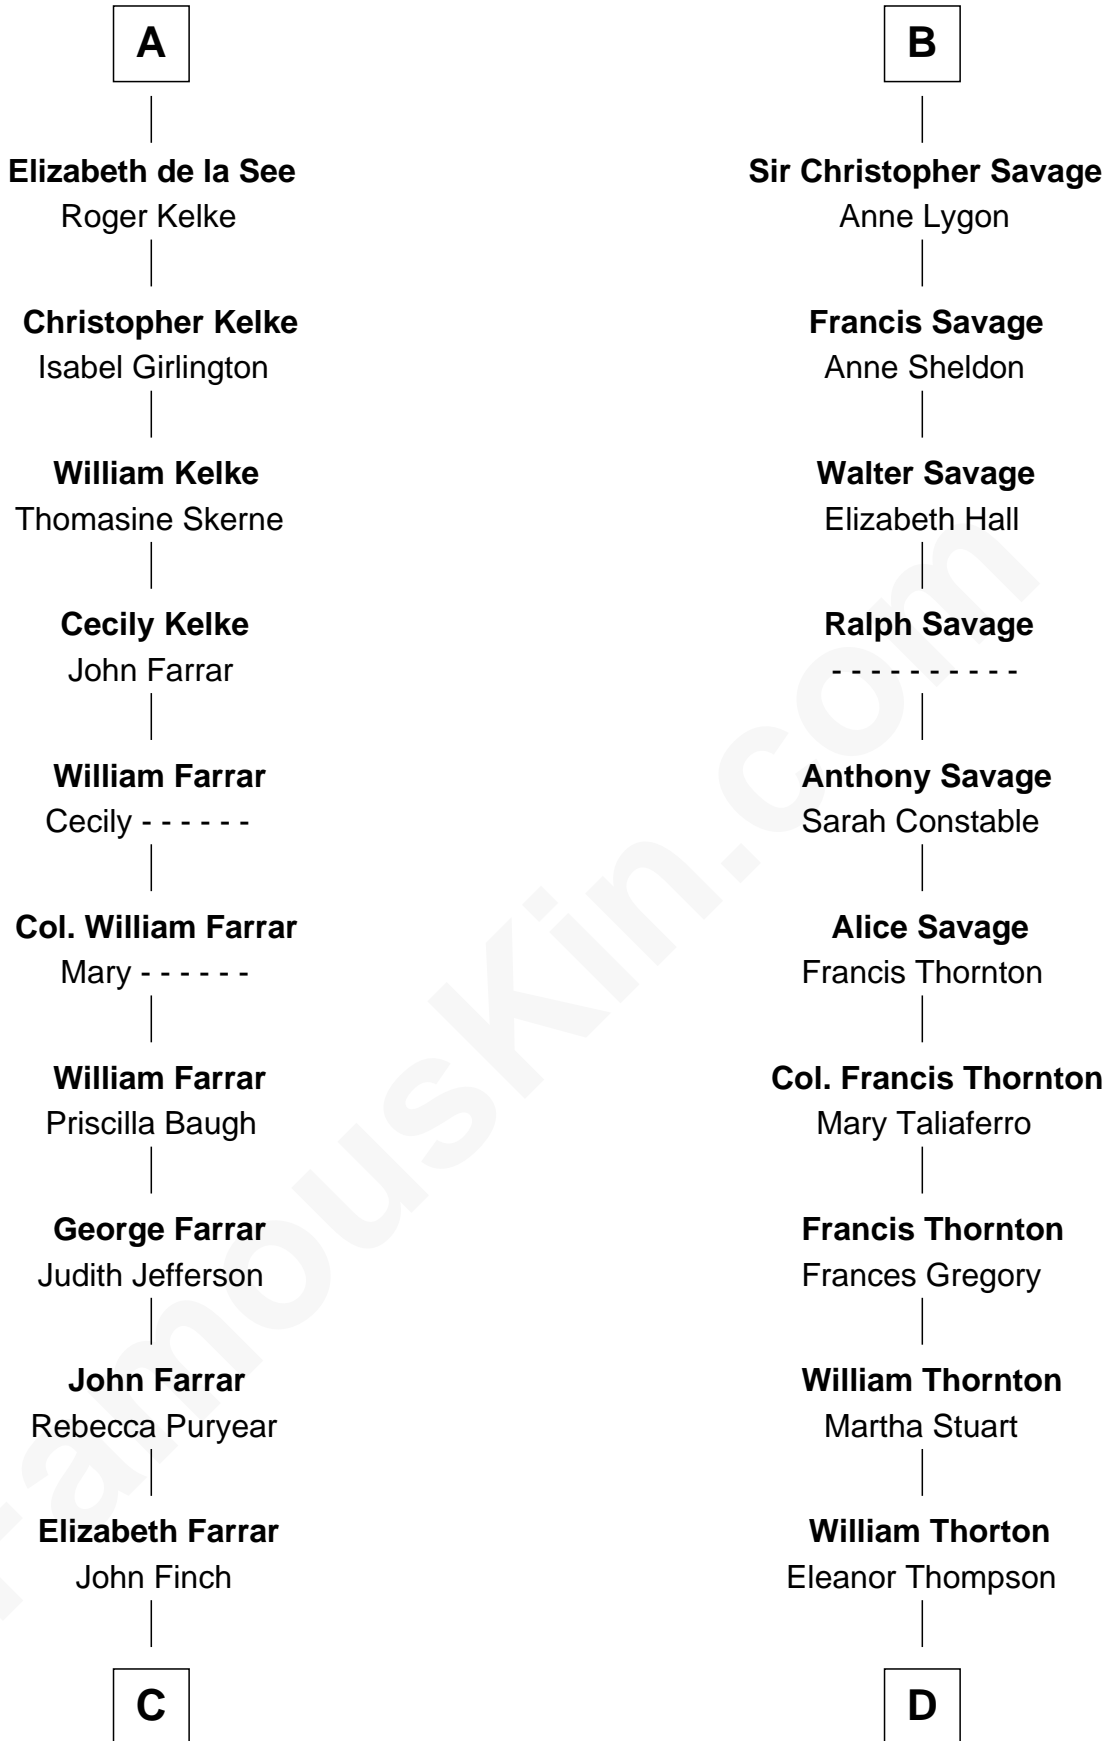

FamousKin.com

Relationship Chart of

Harper Lee

Author of To Kill a Mockingbird

20th cousin 1 time removed of

General George S. Patton

U.S. Army - World War II

Gunselm de Badlesmere

C

John Farrar Finch

Frances Smith

John Robert Finch

Frances Cunningham

James Cunningham Finch

Ellen Rivers Williams

Frances Cunningham Finch