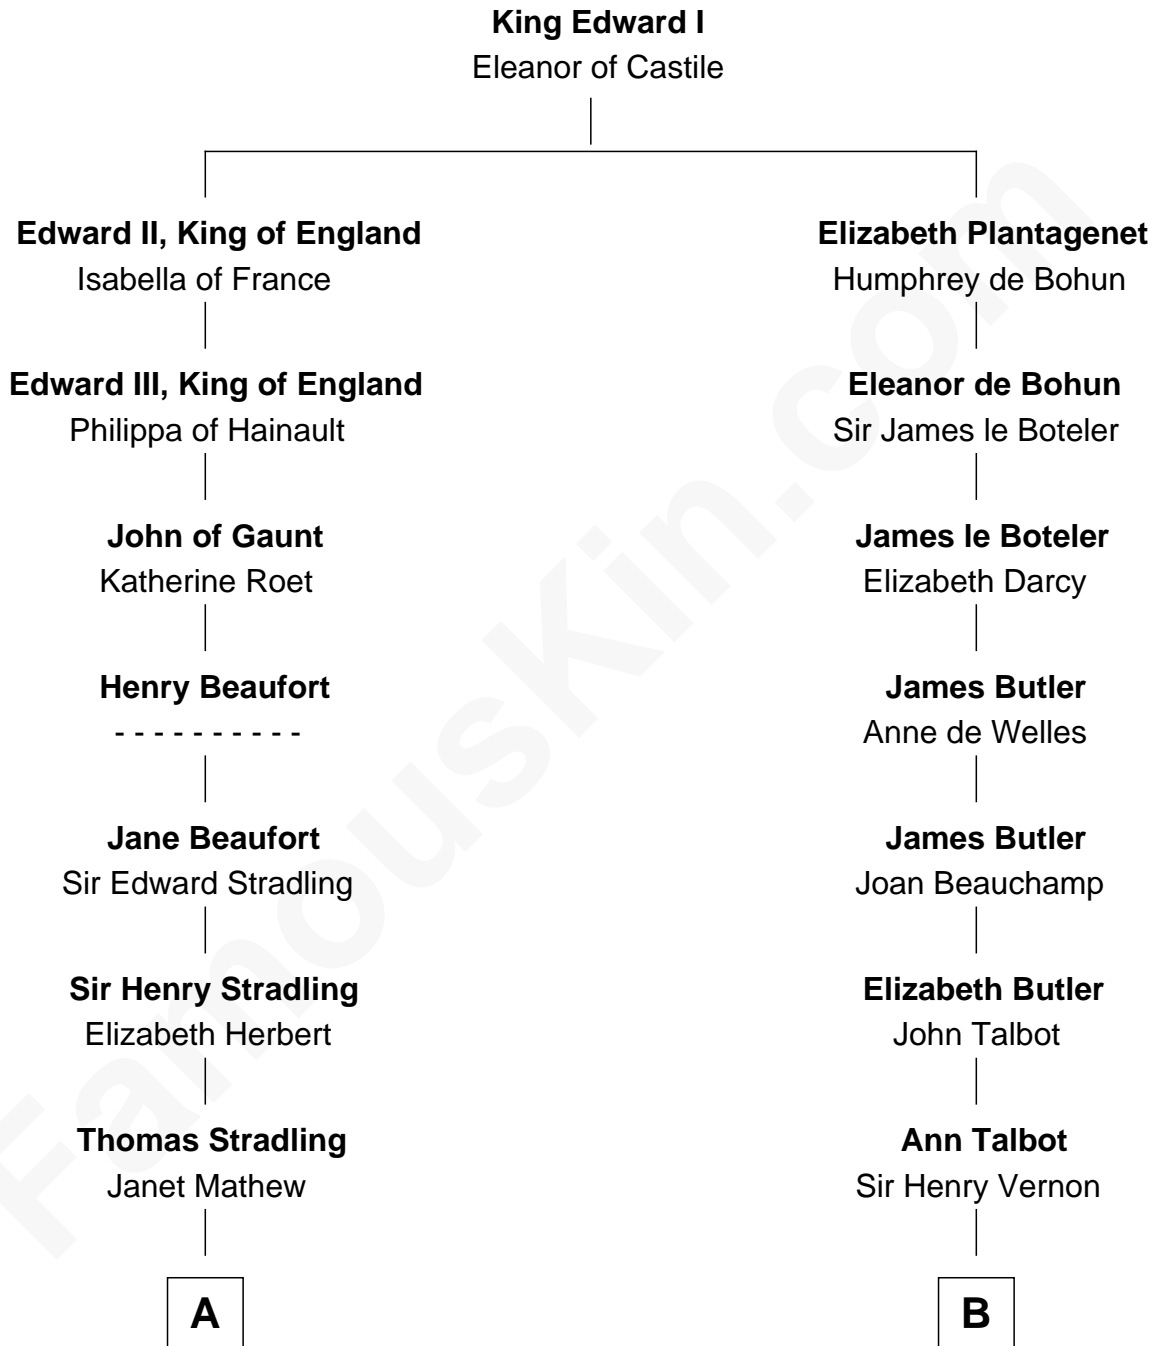

FamousKin.com Relationship Chart of

Harper Lee

Author of To Kill a Mockingbird

21st cousin of

Lizzie Borden

Accused Murderess

C

Elizabeth Jane Lane
Theophilus Hunter Williams

Anthony Morse
Rhoda Morrison

Sarah Anthony Morse
Andrew Jackson Borden

Lizzie Borden
Accused Murderess