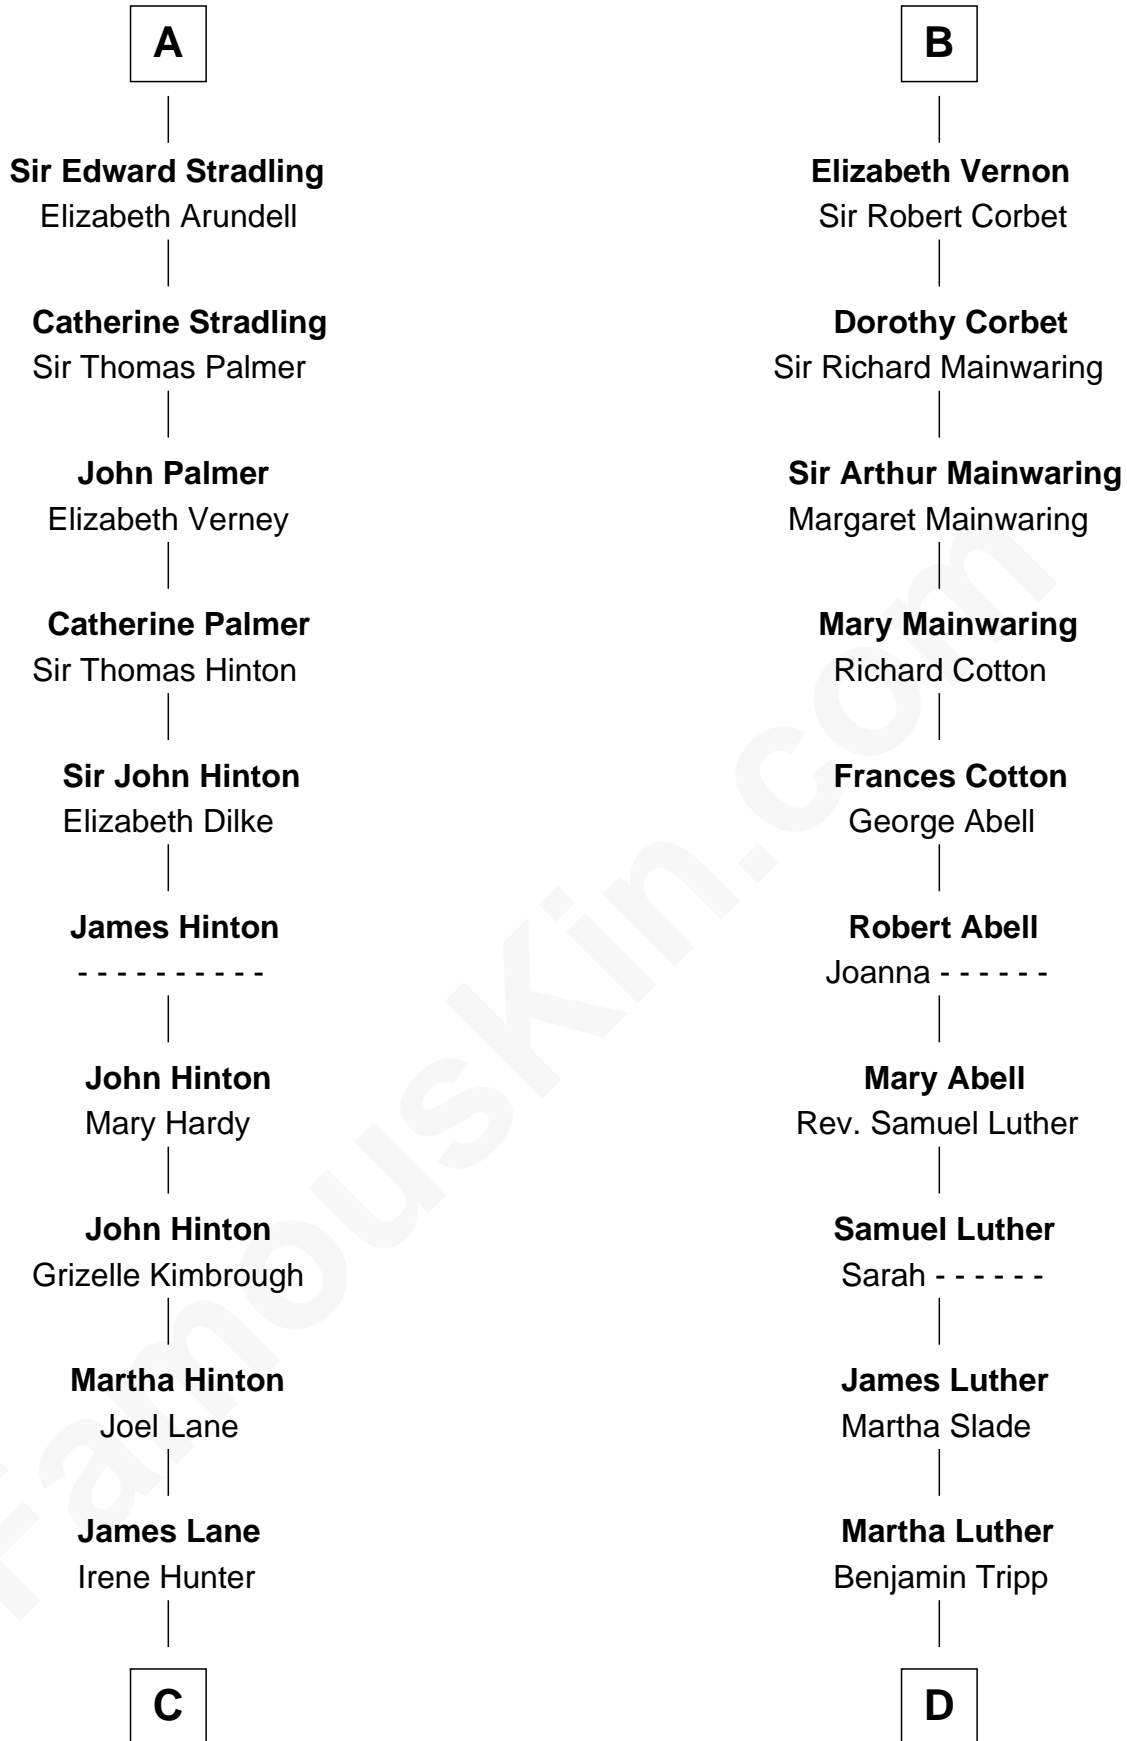

FamousKin.com Relationship Chart of

Harper Lee

Author of To Kill a Mockingbird

21st cousin of

Lizzie Borden

Accused Murderess

C

Elizabeth Jane Lane
Theophilus Hunter Williams

Anthony Morse
Rhoda Morrison

Sarah Anthony Morse
Andrew Jackson Borden

Lizzie Borden
Accused Murderess