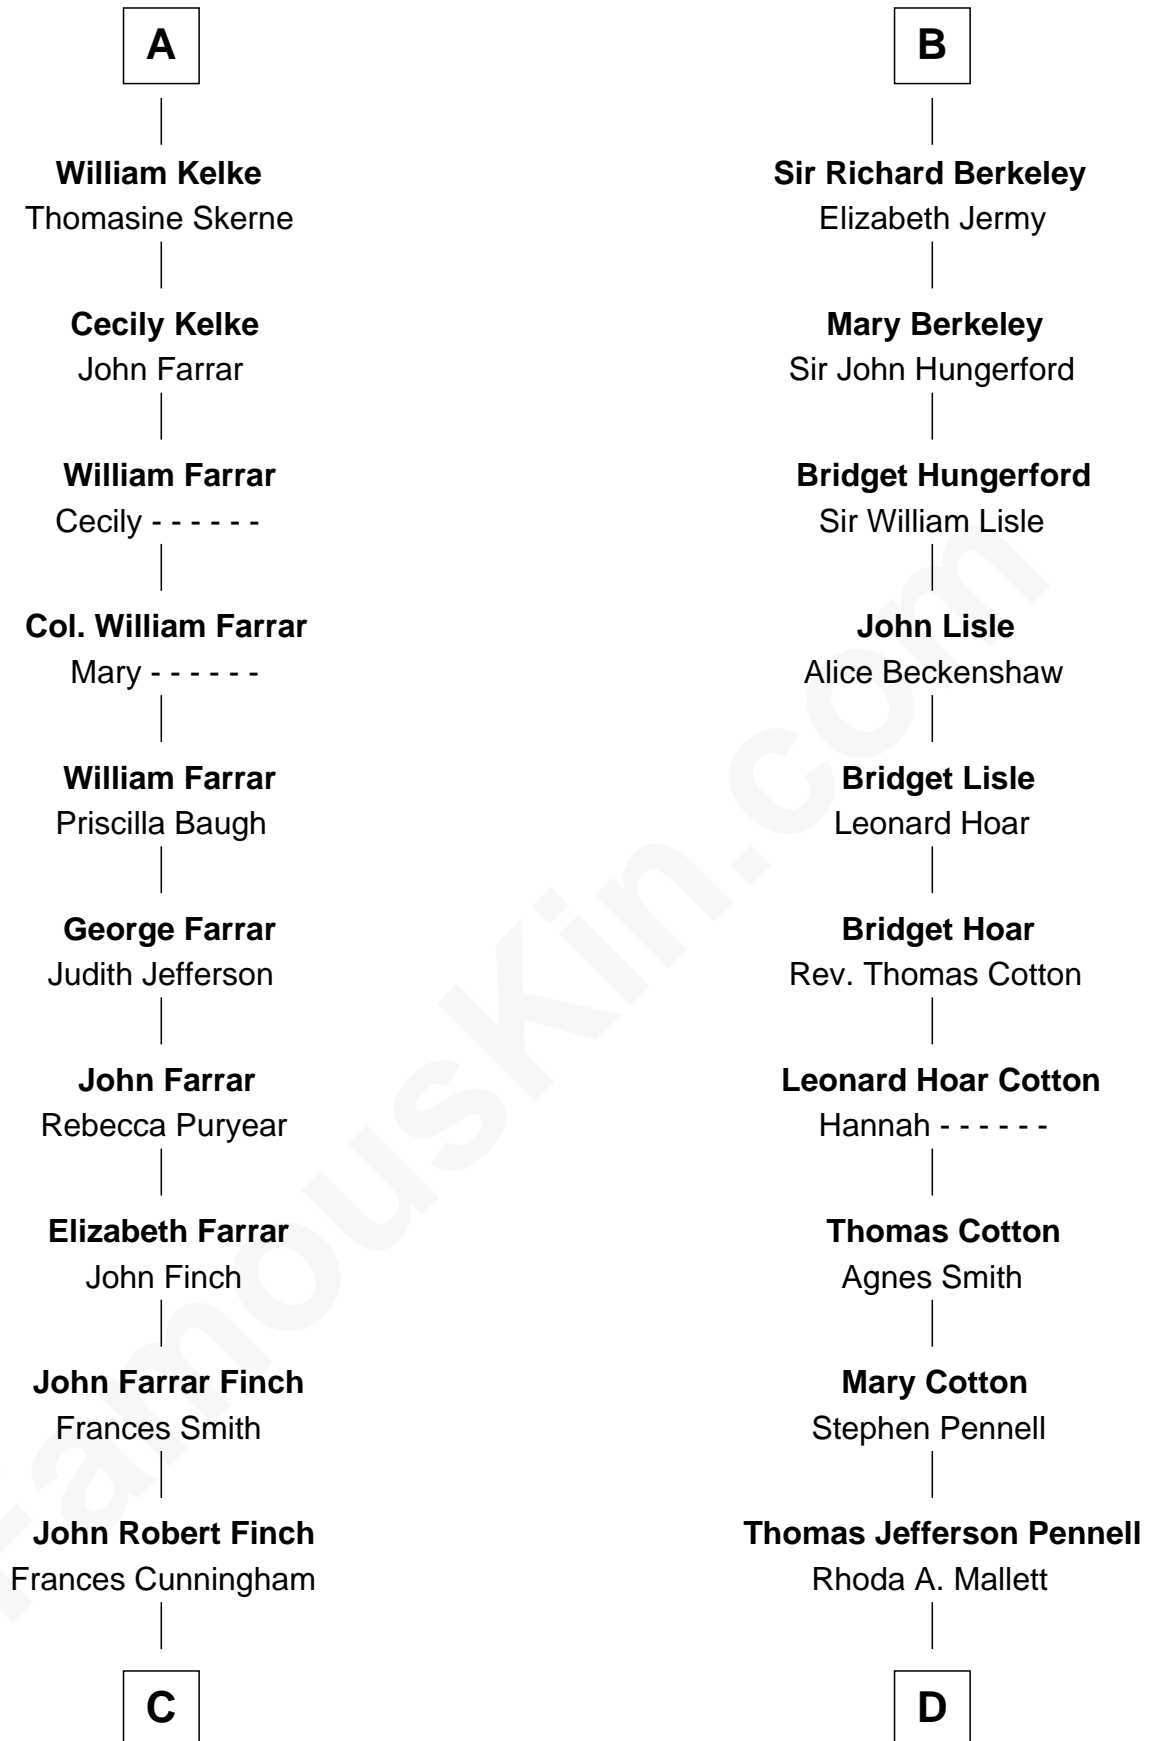

FamousKin.com

Relationship Chart of

Harper Lee

Author of To Kill a Mockingbird

19th cousin 2 times removed of

Warren Buffett

Chairman & CEO, Berkshire Hathaway

C

James Cunningham Finch

Ellen Rivers Williams

Frances Cunningham Finch

Amasa Coleman Lee

Harper Lee

Author of To Kill a Mockingbird

D

Deborah Collamore Pennell

John Watson

Susan Ann Watson

Ford Bela Barber

Stella Frances Barber

John Ammon Stahl

Leila Stahl

Howard Homan Buffett

Warren Buffett