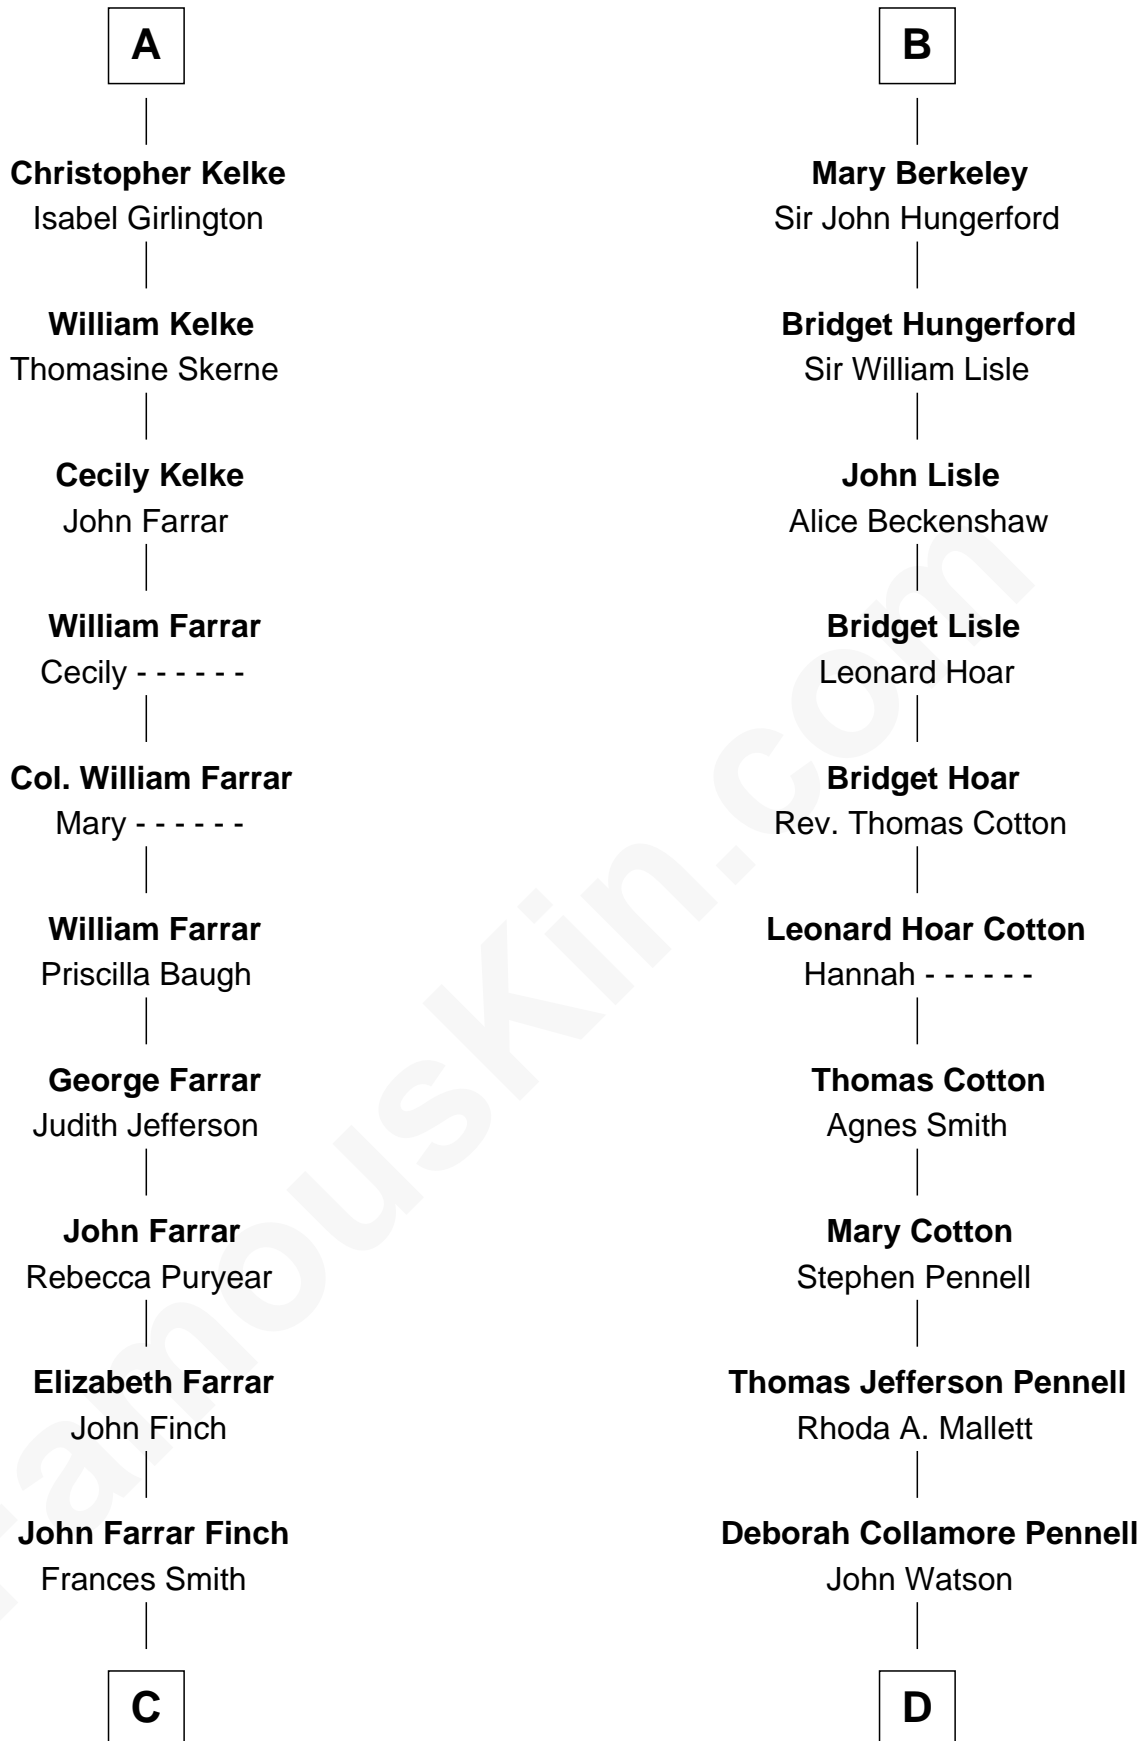

# FamousKin.com Relationship Chart of

**Harper Lee**

*Author of To Kill a Mockingbird*

20th cousin of

**Warren Buffett**

*Chairman & CEO, Berkshire Hathaway*

**C**

**John Robert Finch**  
Frances Cunningham

**James Cunningham Finch**  
Ellen Rivers Williams

**Frances Cunningham Finch**  
Amasa Coleman Lee

**Harper Lee**  
*Author of To Kill a Mockingbird*

**D**

**Susan Ann Watson**  
Ford Bela Barber

**Stella Frances Barber**  
John Ammon Stahl