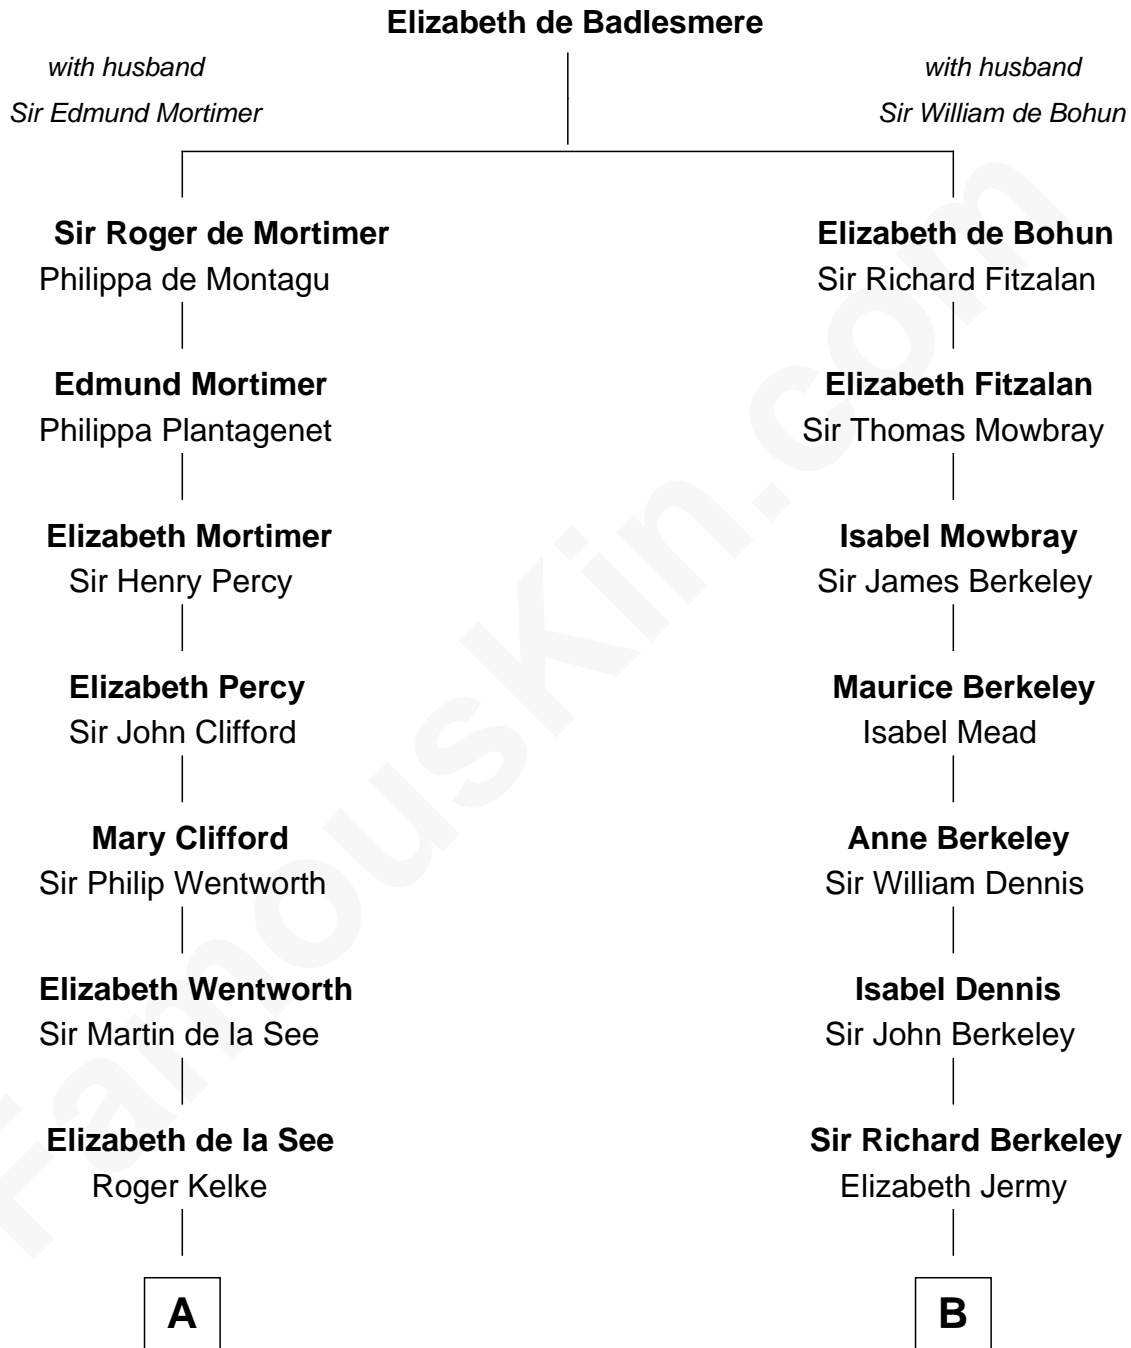

# FamousKin.com Relationship Chart of

**Harper Lee**

*Author of To Kill a Mockingbird*

20th cousin of

**Warren Buffett**

*Chairman & CEO, Berkshire Hathaway*

**C**

**John Robert Finch**  
Frances Cunningham

**James Cunningham Finch**  
Ellen Rivers Williams

**Frances Cunningham Finch**  
Amasa Coleman Lee

**Harper Lee**  
*Author of To Kill a Mockingbird*

**D**

**Susan Ann Watson**  
Ford Bela Barber

**Stella Frances Barber**  
John Ammon Stahl