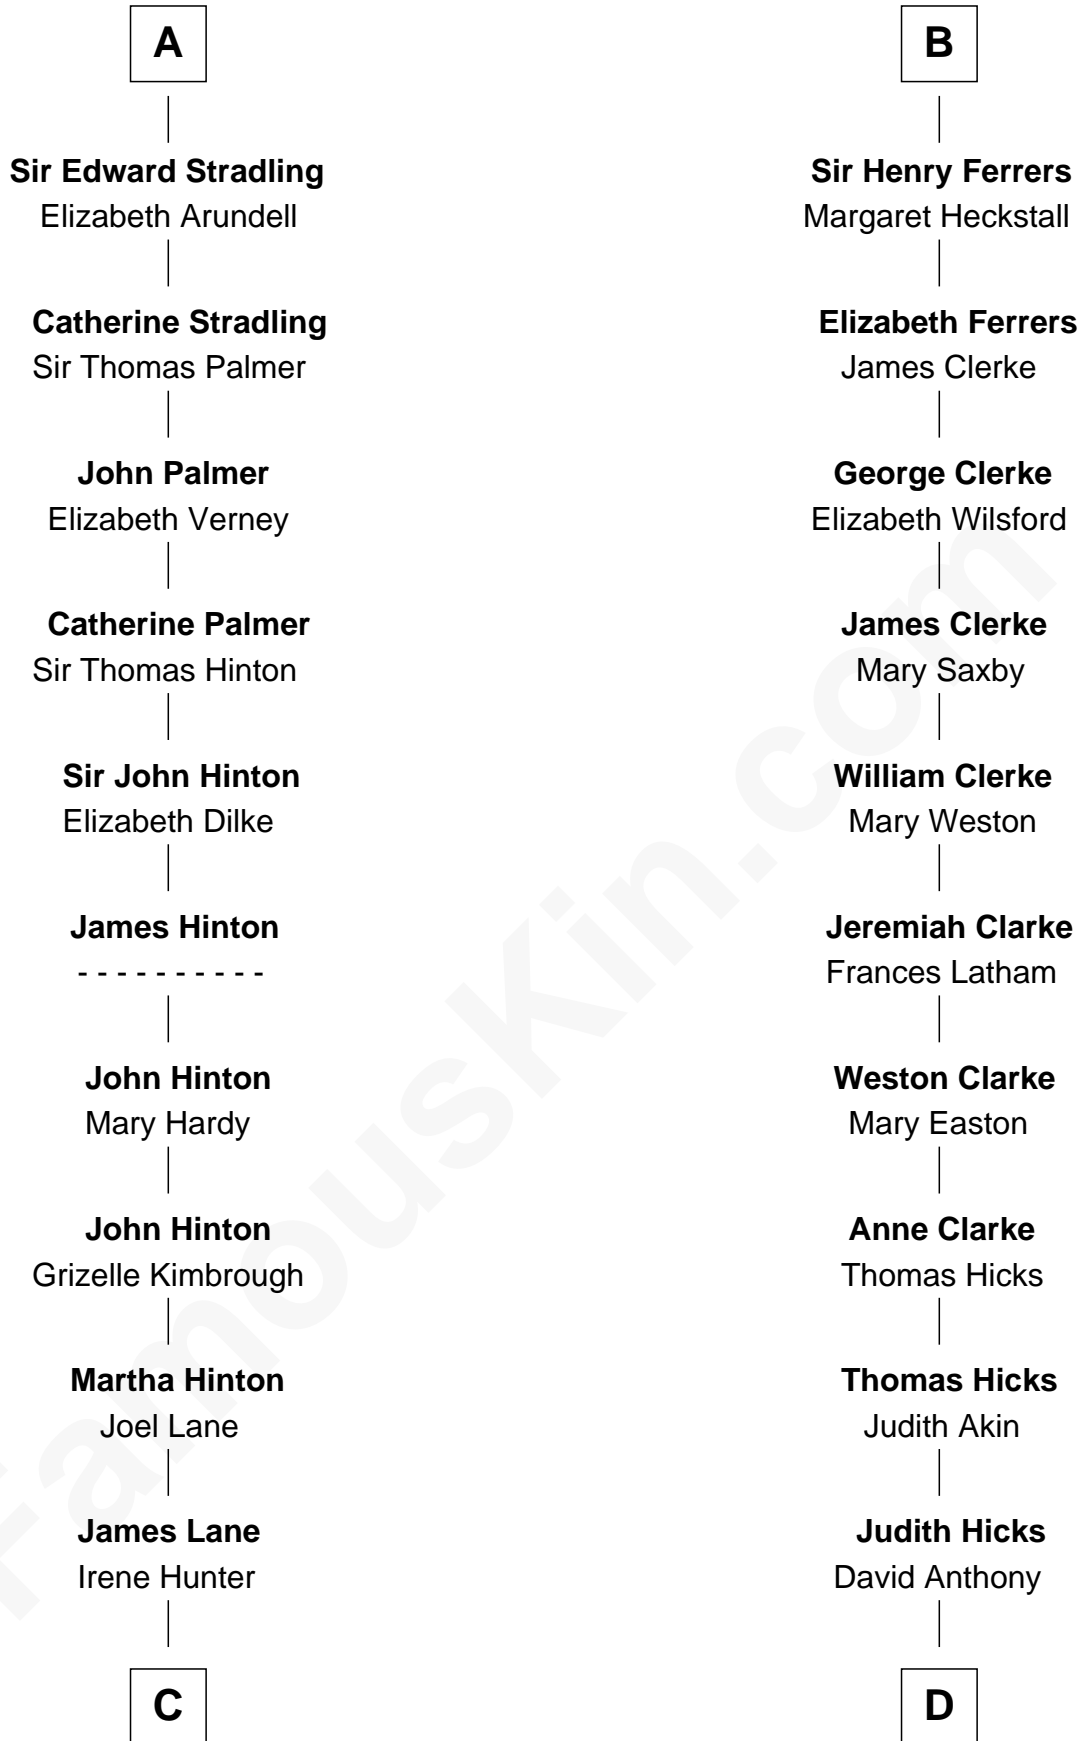

## Relationship Chart of Harper Lee

*Author of To Kill a Mockingbird*

19th cousin 2 times removed of

**Susan B. Anthony**

*Women's Rights Advocate*

**C**

**Elizabeth Jane Lane**  
Theophilus Hunter Williams

**Daniel Anthony**  
Lucy Read

**Susan B. Anthony**  
*Women's Rights Advocate*

FamousKin.com