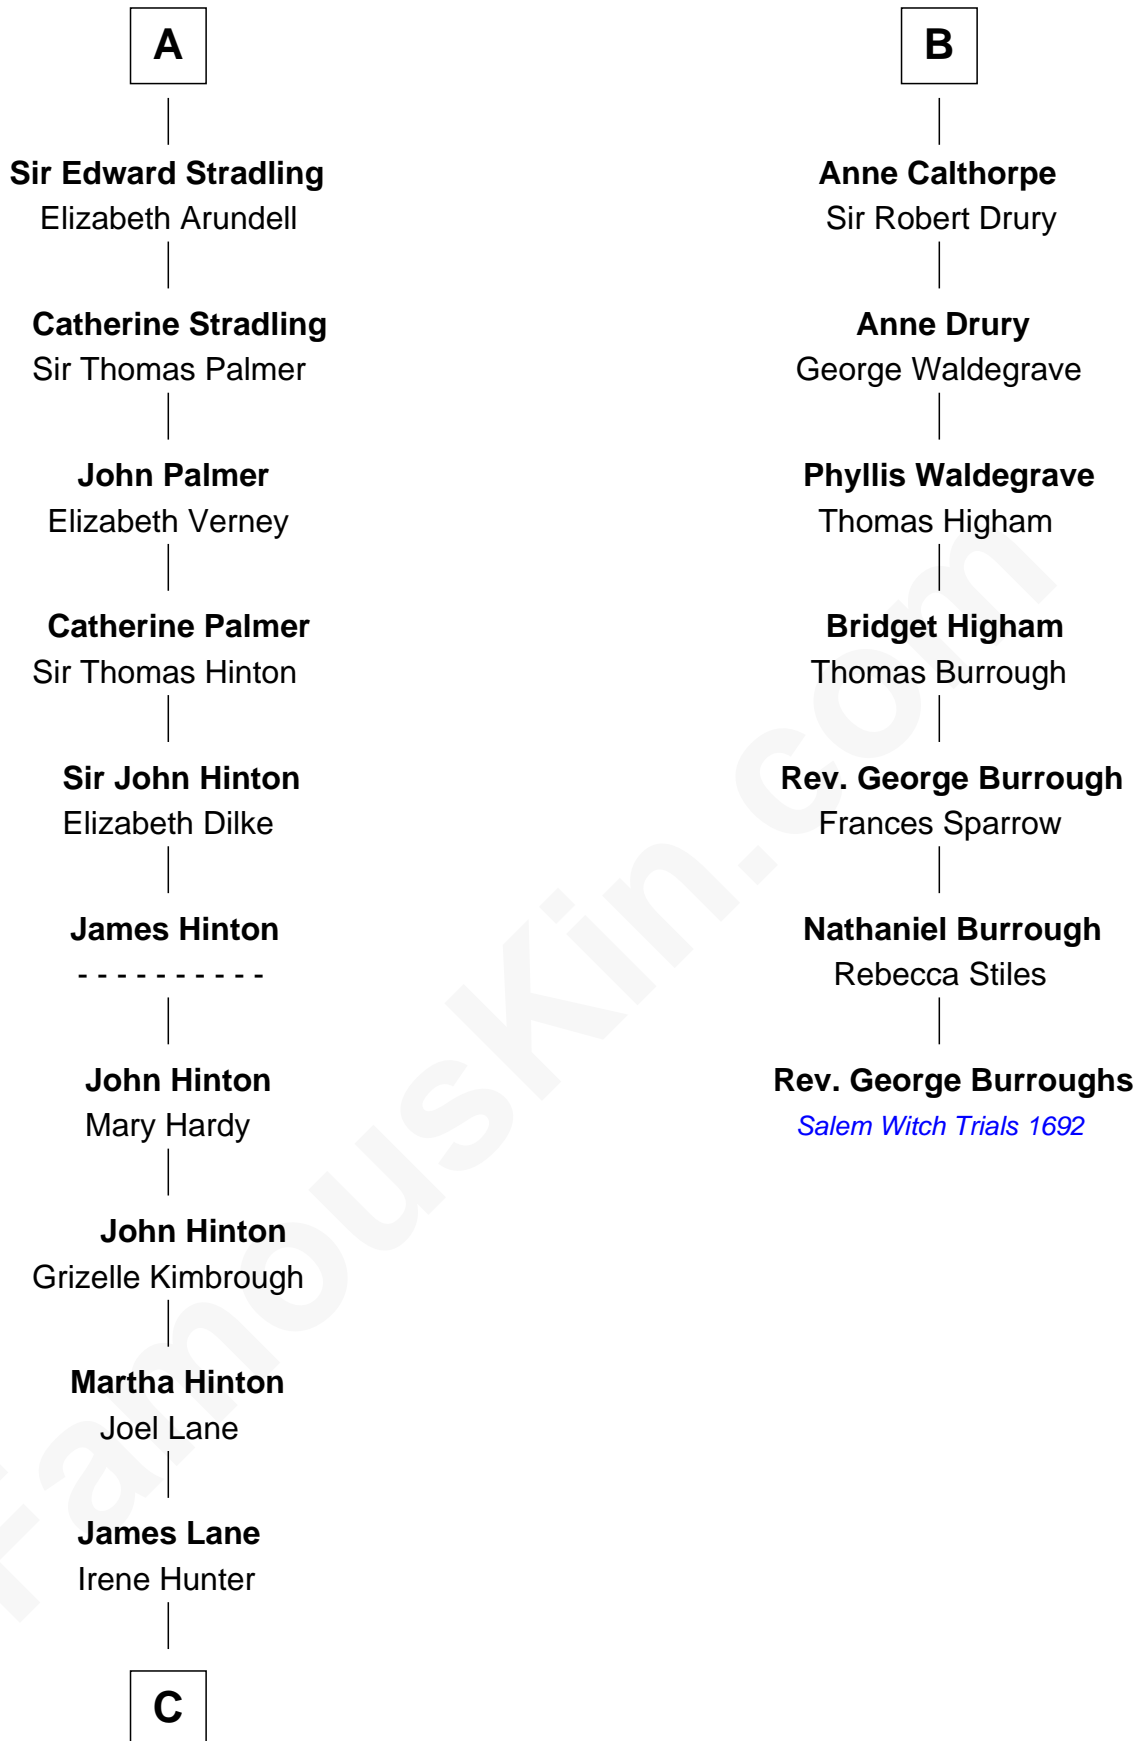

FamousKin.com

Relationship Chart of Harper Lee

Author of *To Kill a Mockingbird*

13th cousin 8 times removed of

Rev. George Burroughs

Executed for Witchcraft, Salem 1692

C

—
Elizabeth Jane Lane
Theophilus Hunter Williams