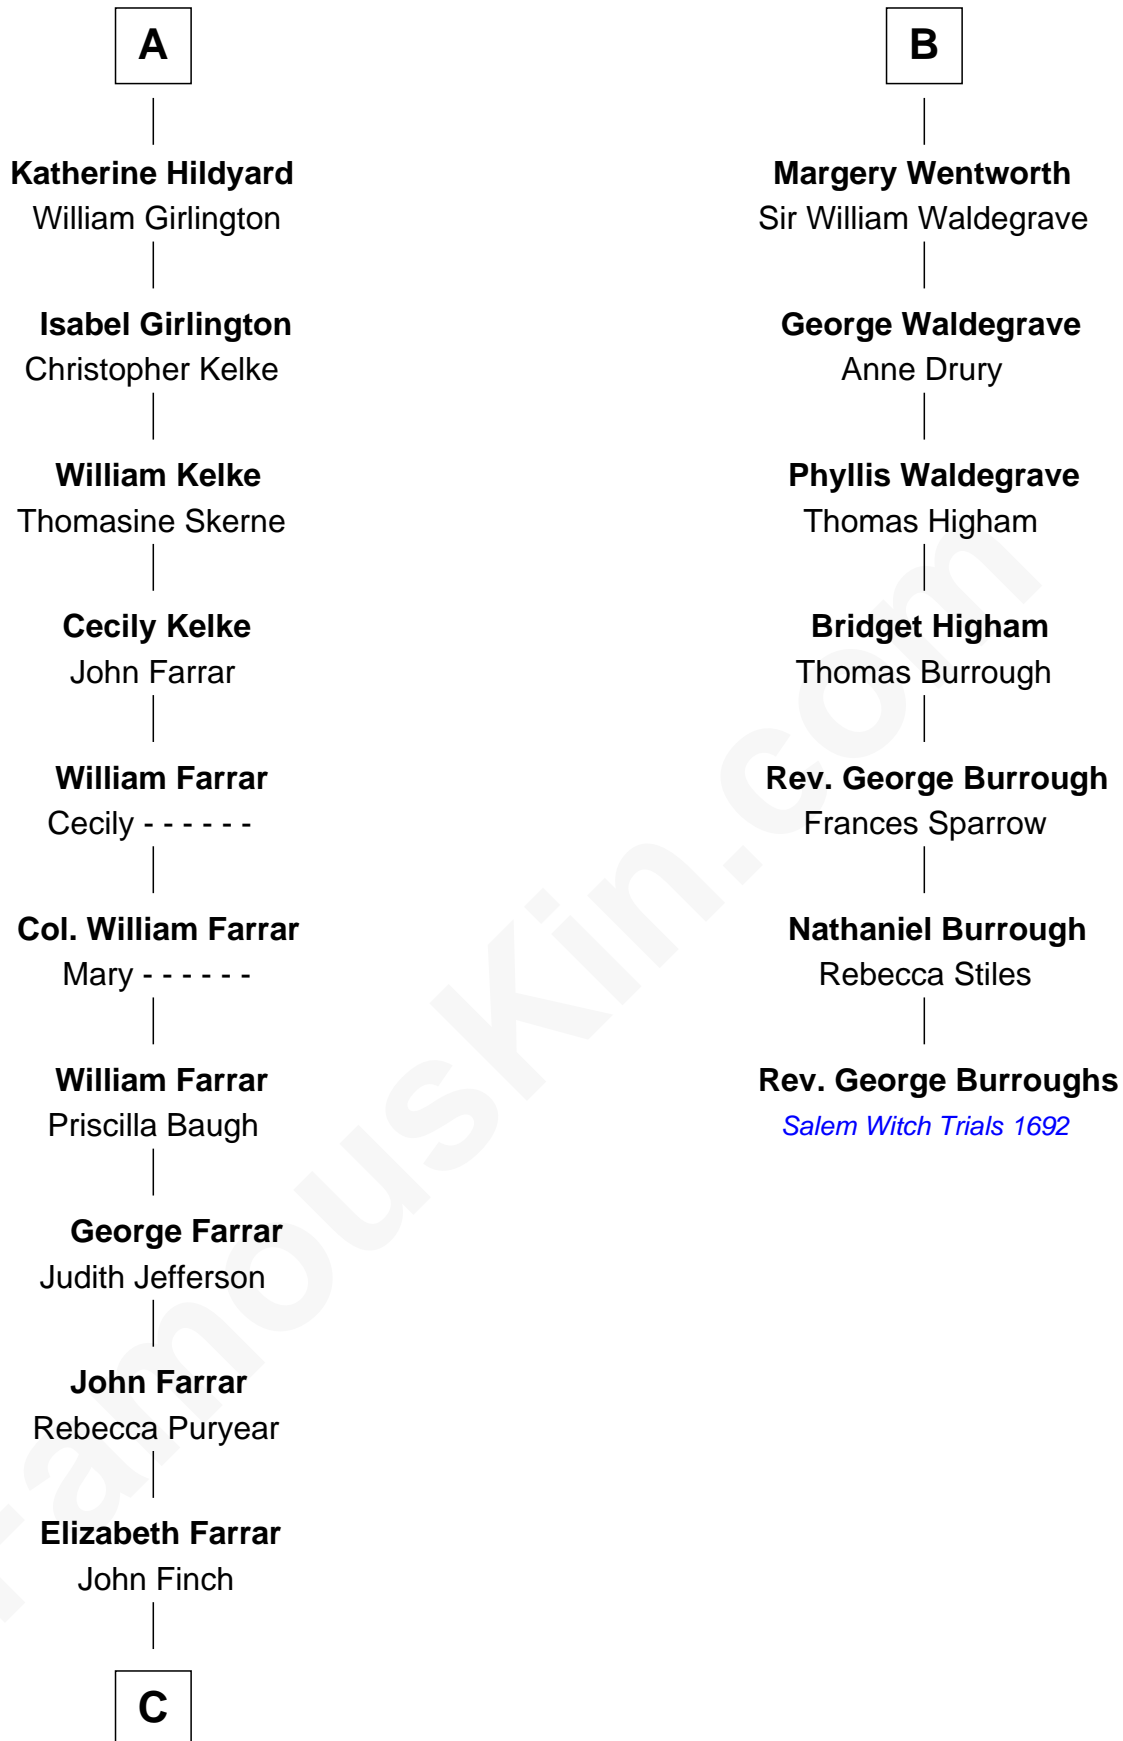

FamousKin.com

Relationship Chart of

Harper Lee

Author of To Kill a Mockingbird

13th cousin 8 times removed of

Rev. George Burroughs

Executed for Witchcraft, Salem 1692

C

John Farrar Finch

Frances Smith

John Robert Finch

Frances Cunningham

James Cunningham Finch

Ellen Rivers Williams

Frances Cunningham Finch

Amasa Coleman Lee