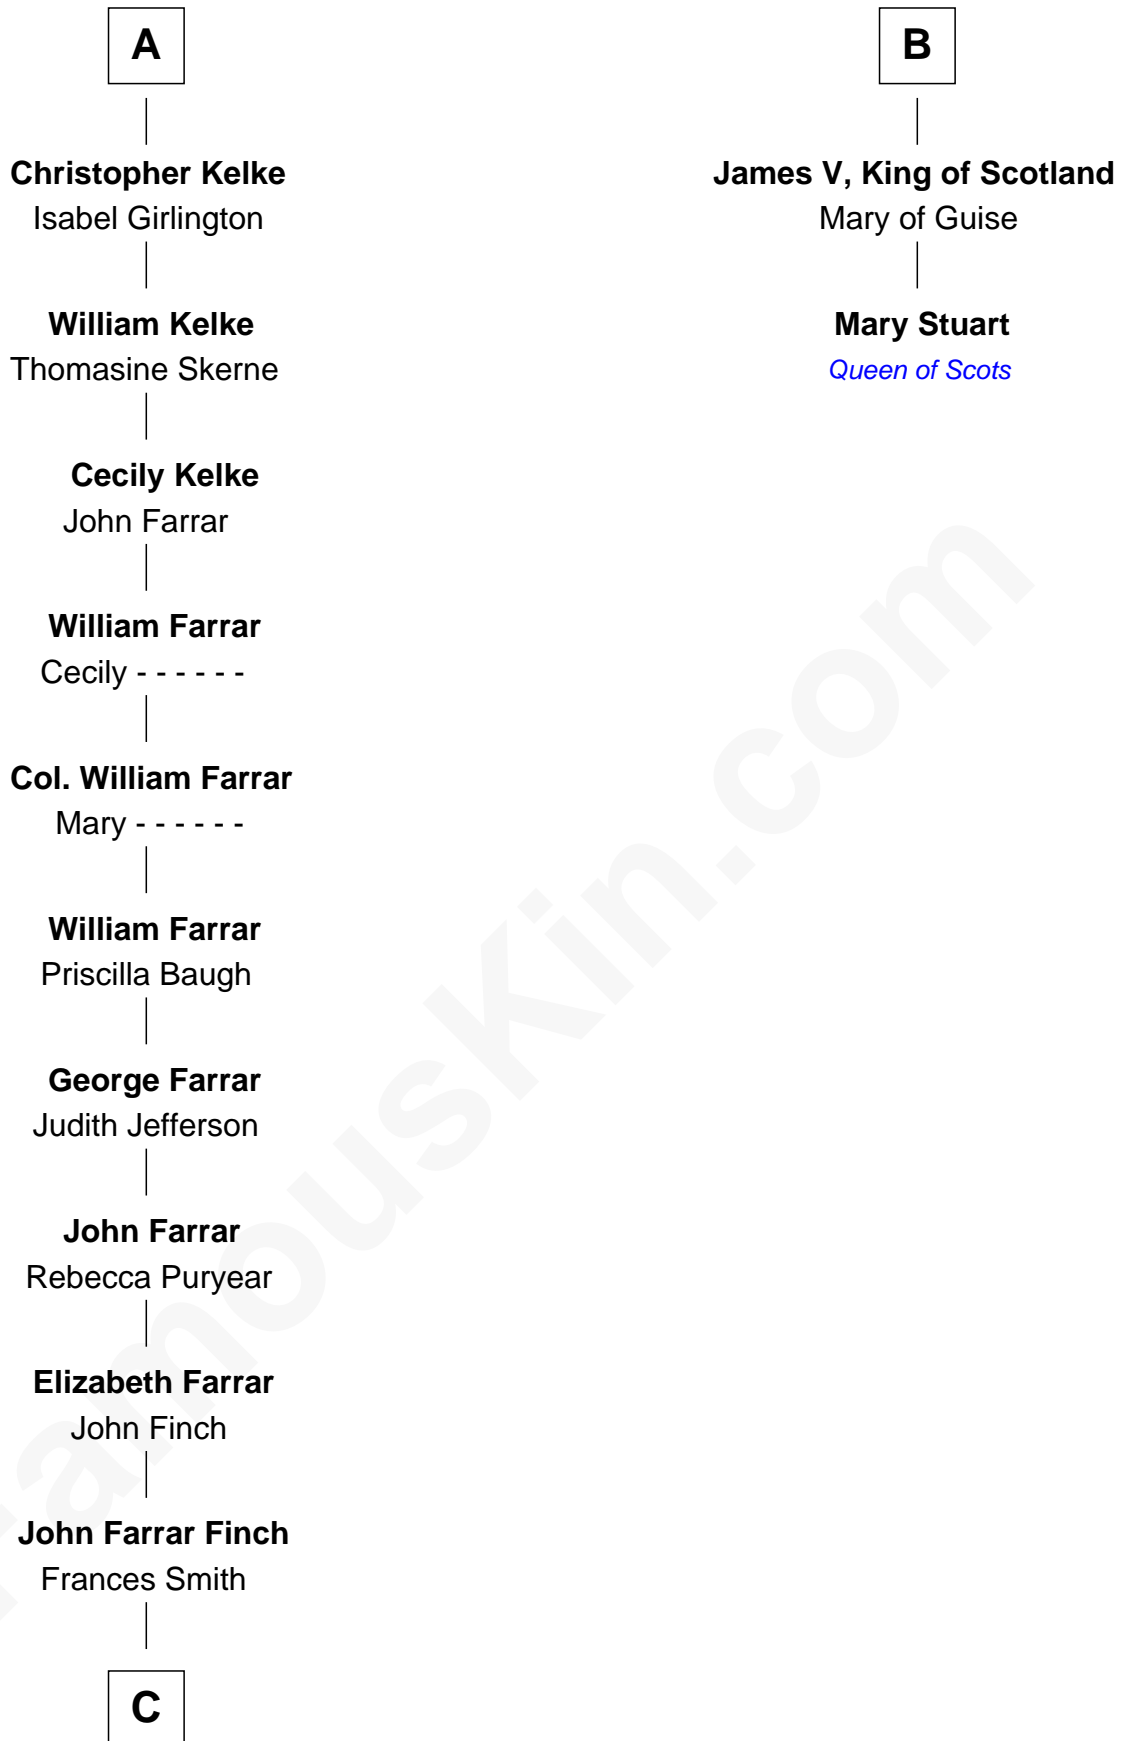

# FamousKin.com Relationship Chart of

**Harper Lee**

*Author of To Kill a Mockingbird*

8th cousin 12 times removed of

**Mary Stuart**

*Queen of Scots*

**Henry Plantagenet**  
Maud de Chaworth

**Mary Plantagenet**  
Henry de Percy

**Sir Henry Percy**  
Margaret de Neville

**Sir Henry Percy**  
Elizabeth Mortimer

**Elizabeth Percy**  
Sir John Clifford

**Mary Clifford**  
Sir Philip Wentworth

**Elizabeth Wentworth**  
Sir Martin de la See

**Elizabeth de la See**  
Roger Kelke

**A**

**Eleanor Plantagenet**  
Richard Fitzalan

**Alice Fitzalan**  
Sir Thomas de Holand

**Margaret de Holand**  
Sir John Beaufort

**Joan Beaufort**  
James I, King of Scotland

**James II, King of Scotland**  
Mary of Guelders

**James III, King of Scotland**  
Margaret Oldenburg

**James IV, King of Scotland**  
Margaret Tudor

**B**

**C**

—  
**John Robert Finch**  
Frances Cunningham