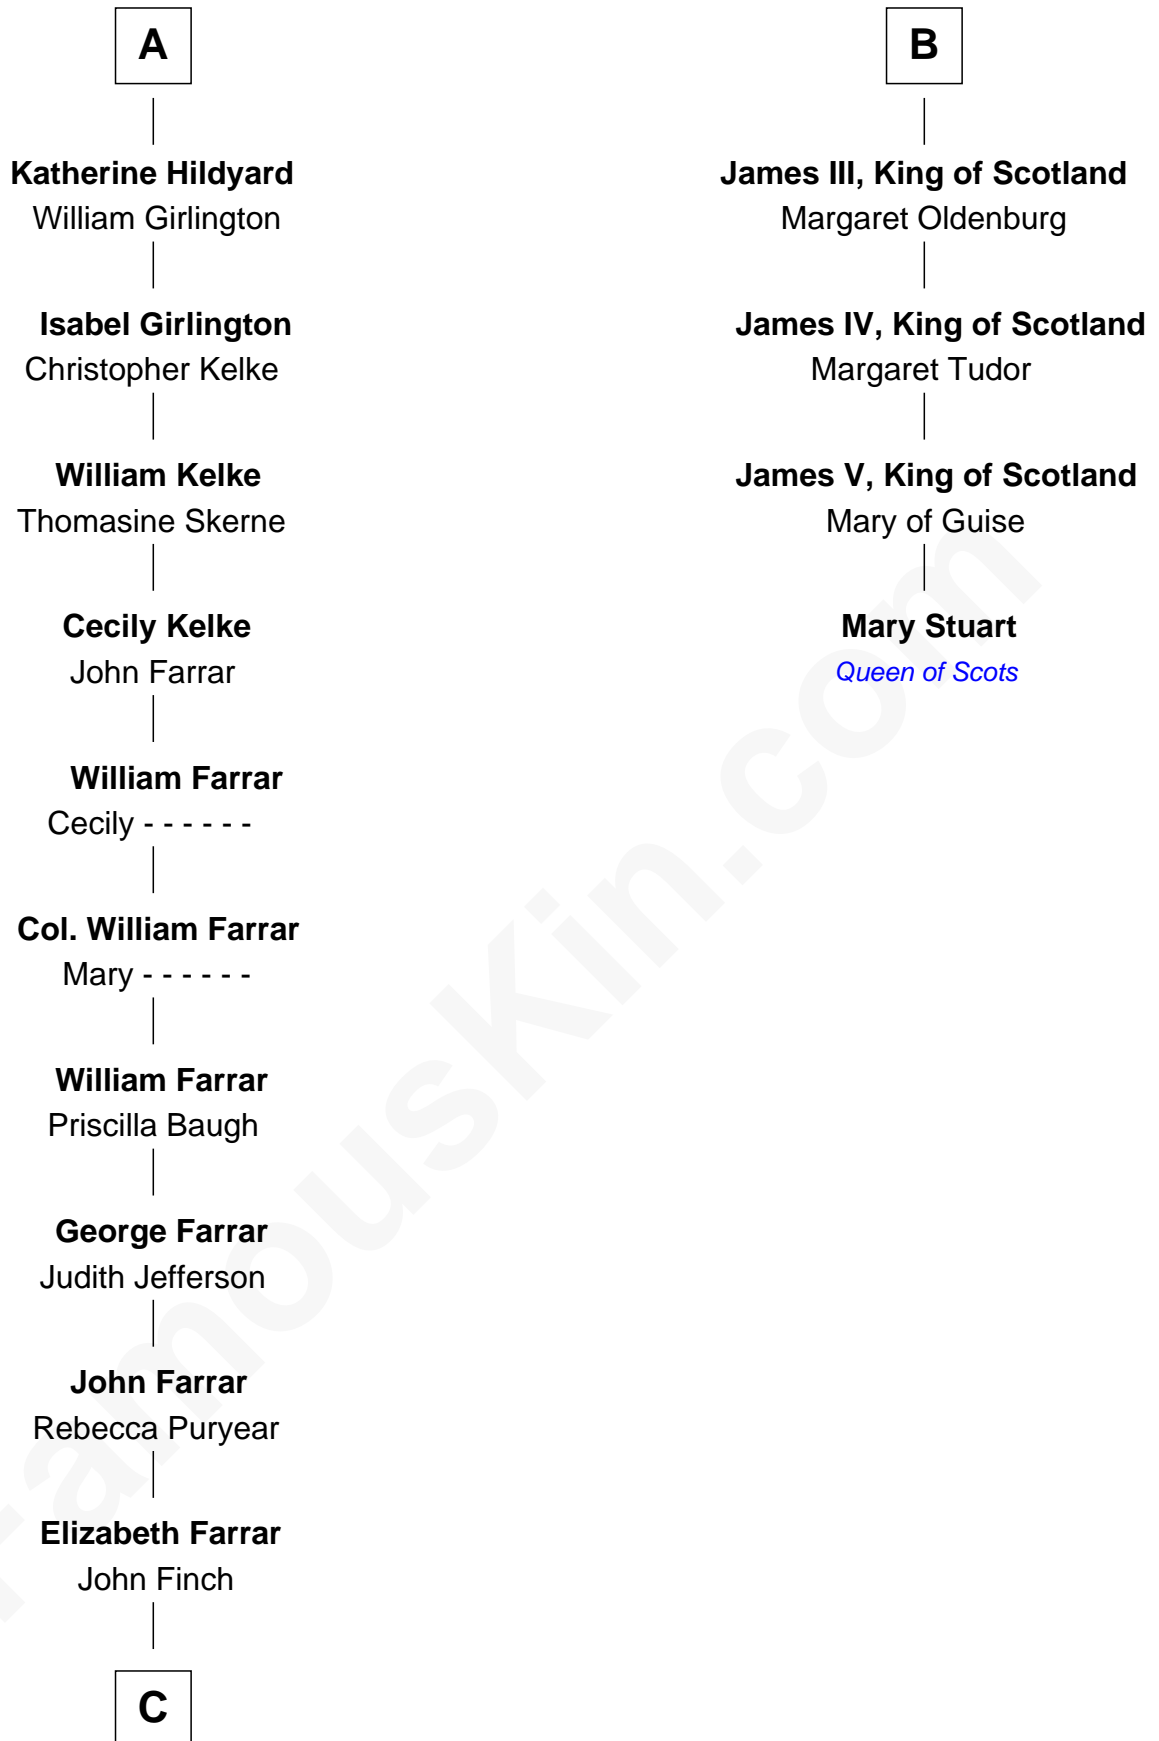

FamousKin.com

Relationship Chart of

Harper Lee

Author of To Kill a Mockingbird

10th cousin 11 times removed of

Mary Stuart
Queen of Scots

C

John Farrar Finch

Frances Smith

John Robert Finch

Frances Cunningham

James Cunningham Finch

Ellen Rivers Williams

Frances Cunningham Finch

Amasa Coleman Lee

Harper Lee