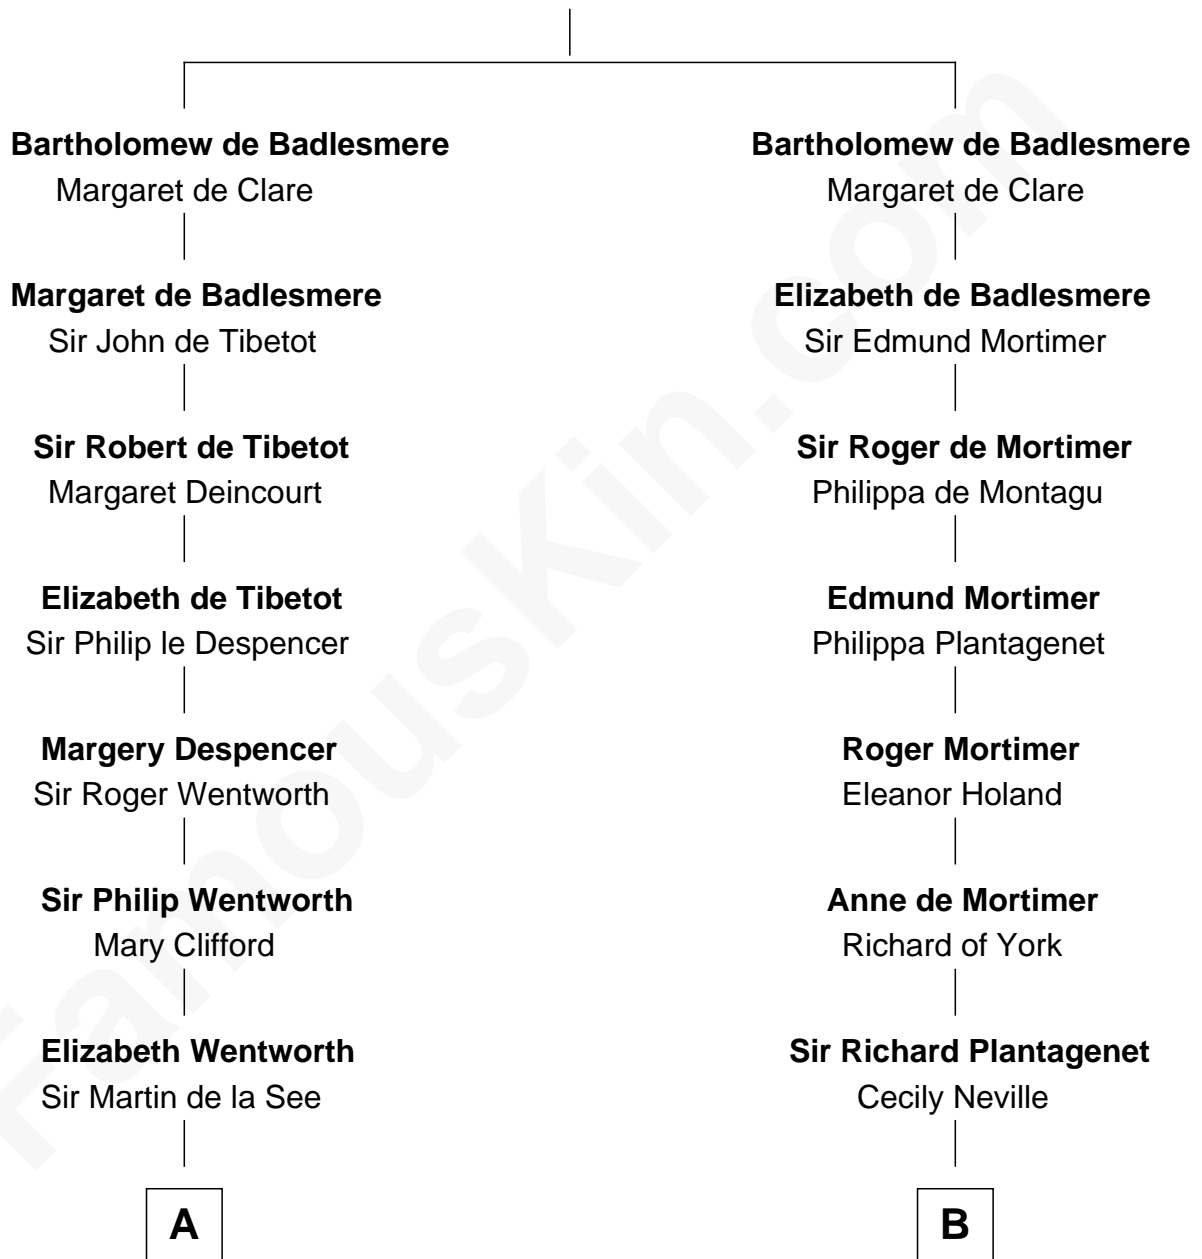

FamousKin.com Relationship Chart of

Harper Lee

Author of To Kill a Mockingbird

11th cousin 10 times removed of

Mary Stuart

Queen of Scots

Gunselm de Badlesmere

C

John Farrar Finch

Frances Smith

John Robert Finch

Frances Cunningham

James Cunningham Finch

Ellen Rivers Williams

Frances Cunningham Finch

Amasa Coleman Lee