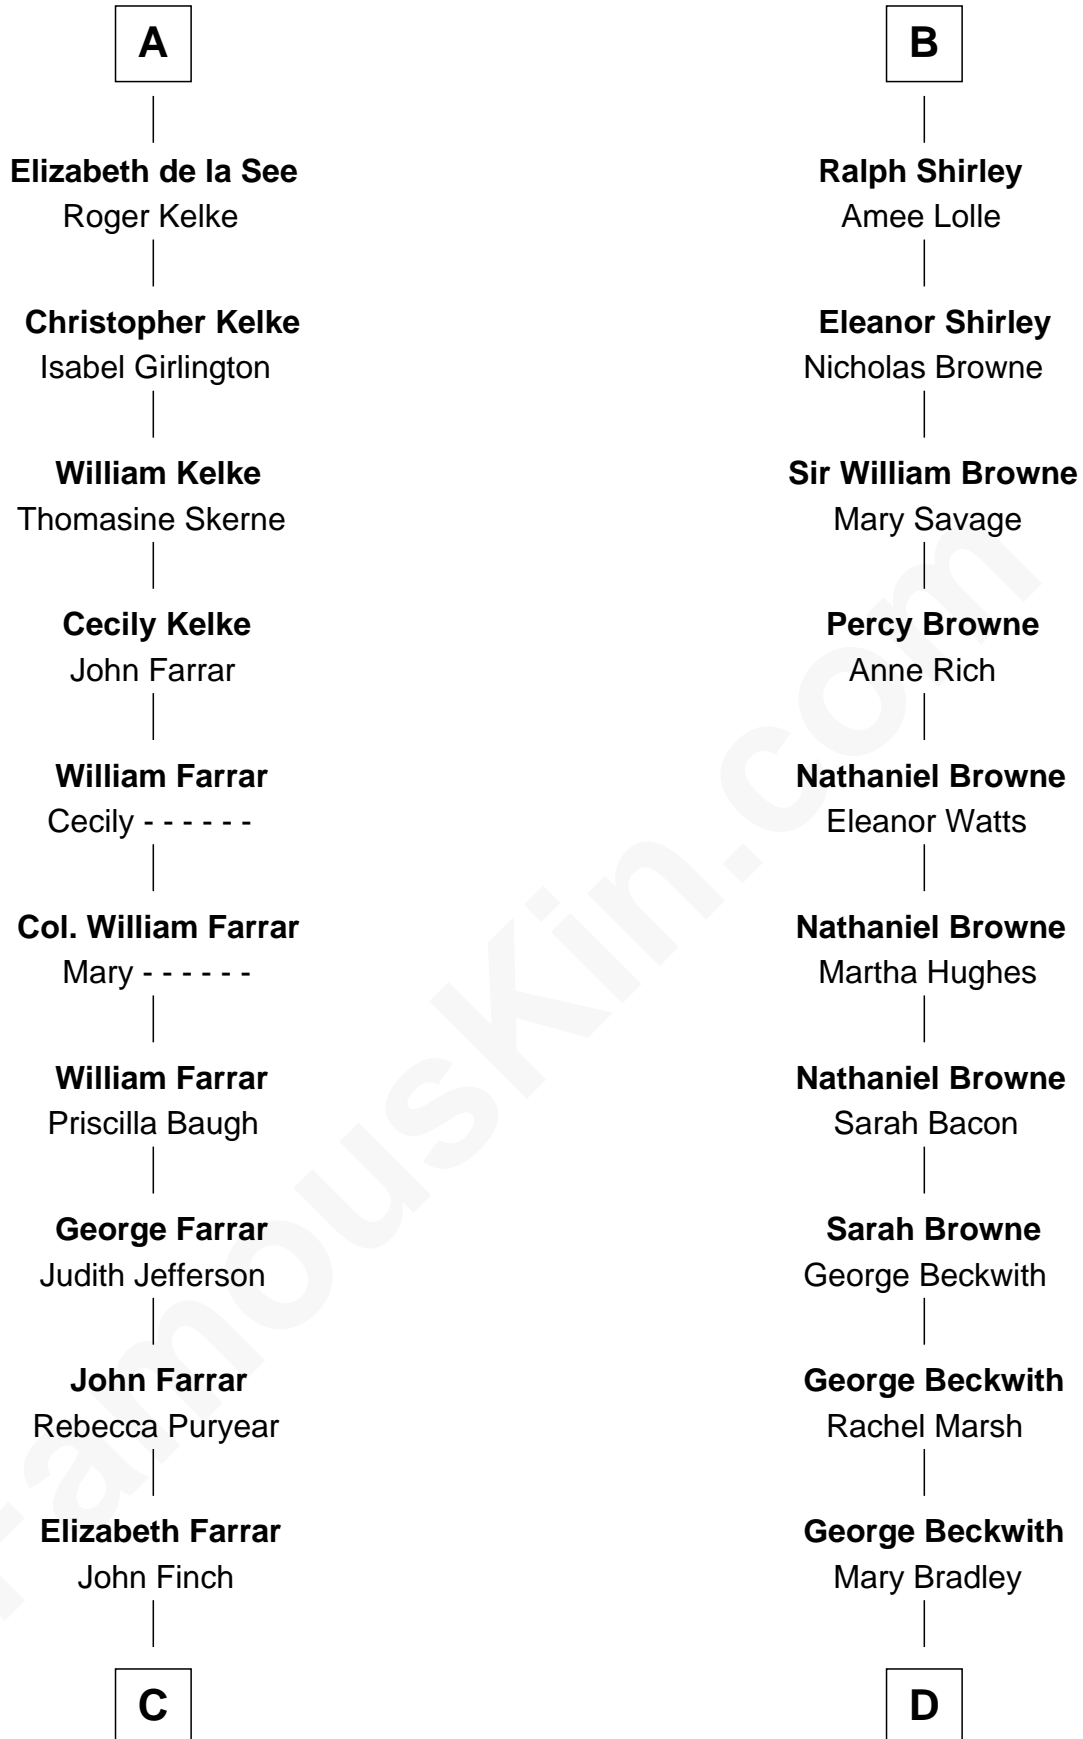

## Relationship Chart of Harper Lee

Author of *To Kill a Mockingbird*

18th cousin 3 times removed of

## William Henry Moore

Co-Founder, U.S. Steel and Nabisco

**C**

**John Farrar Finch**  
Frances Smith

**John Robert Finch**  
Frances Cunningham

**James Cunningham Finch**  
Ellen Rivers Williams

**Frances Cunningham Finch**  
Amasa Coleman Lee