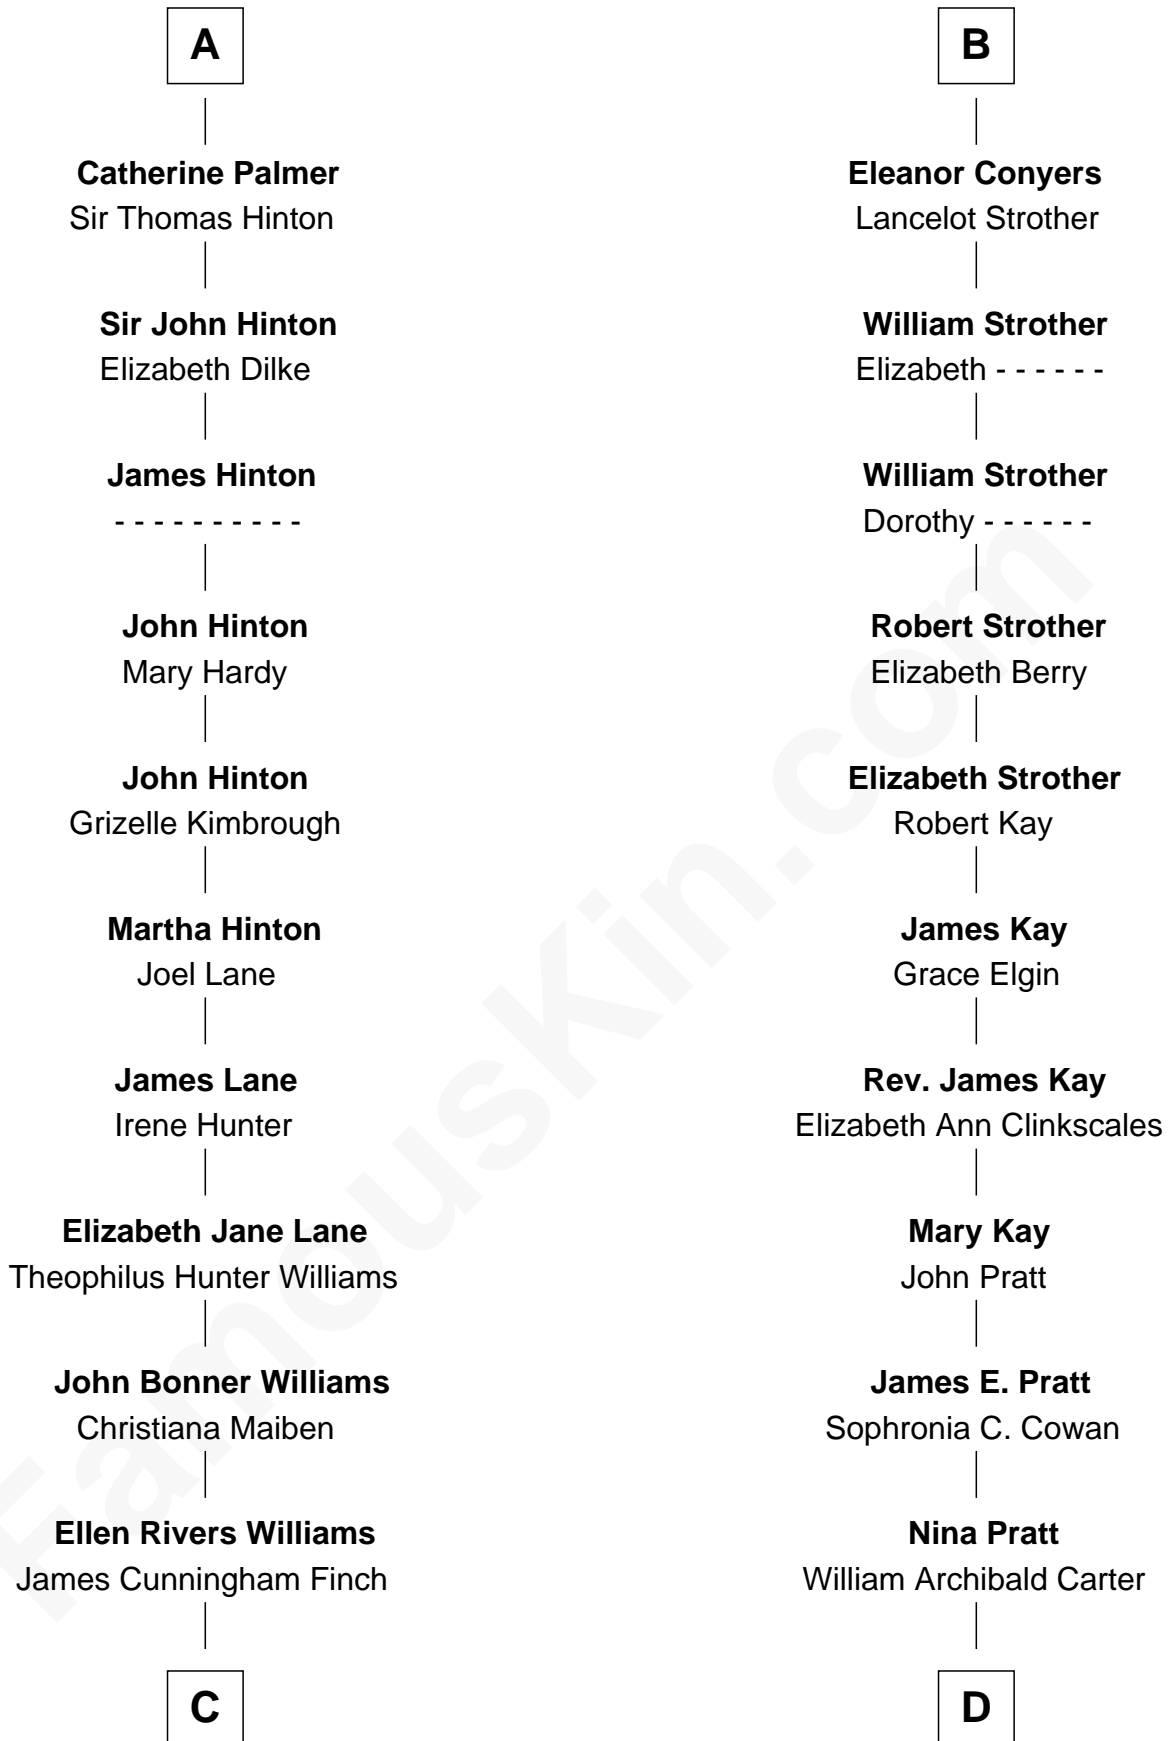

FamousKin.com Relationship Chart of

Harper Lee

Author of To Kill a Mockingbird

18th cousin of

Jimmy Carter

39th U.S. President

John of Gaunt

Katherine Roet

C

Frances Cunningham Finch

Amasa Coleman Lee

Harper Lee

Author of To Kill a Mockingbird

D

Earl Carter

Lillian Gordy

Jimmy Carter

39th U.S. President

FamousKin.com