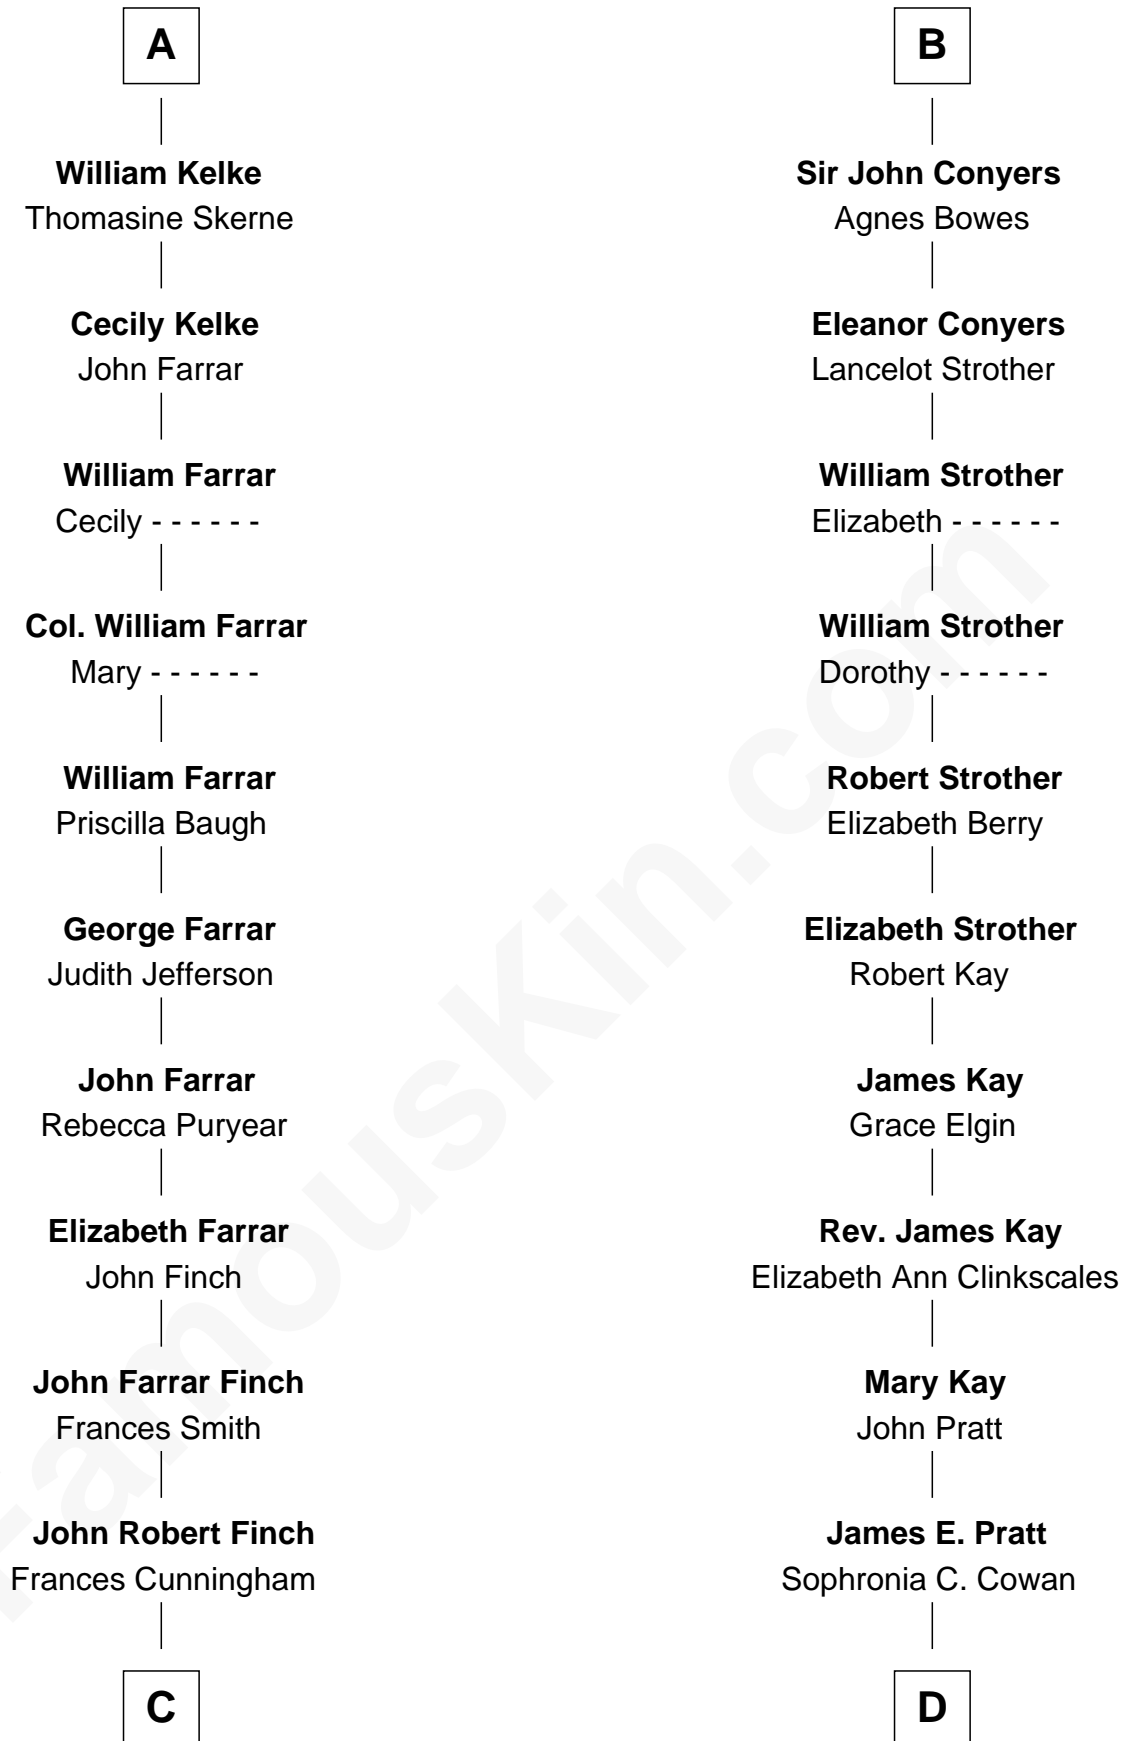

FamousKin.com Relationship Chart of

Harper Lee

Author of To Kill a Mockingbird

19th cousin of

Jimmy Carter

39th U.S. President

Sir Ralph de Neville

Alice de Audley

Margaret de Neville

Sir Henry Percy

Sir Henry Percy

Elizabeth Mortimer

Elizabeth Percy

Sir John Clifford

Mary Clifford

Sir Philip Wentworth

Maude de Percy

Sir Ralph Neville

Joan Beaufort

George Neville

Elizabeth Beauchamp

Sir Henry Neville

Joan Bouchier

Sir Richard Neville

Anne Stafford

Dorothy Neville

Sir John Dawney

Anne Dawney

Sir George Conyers

B

FamousKin.com