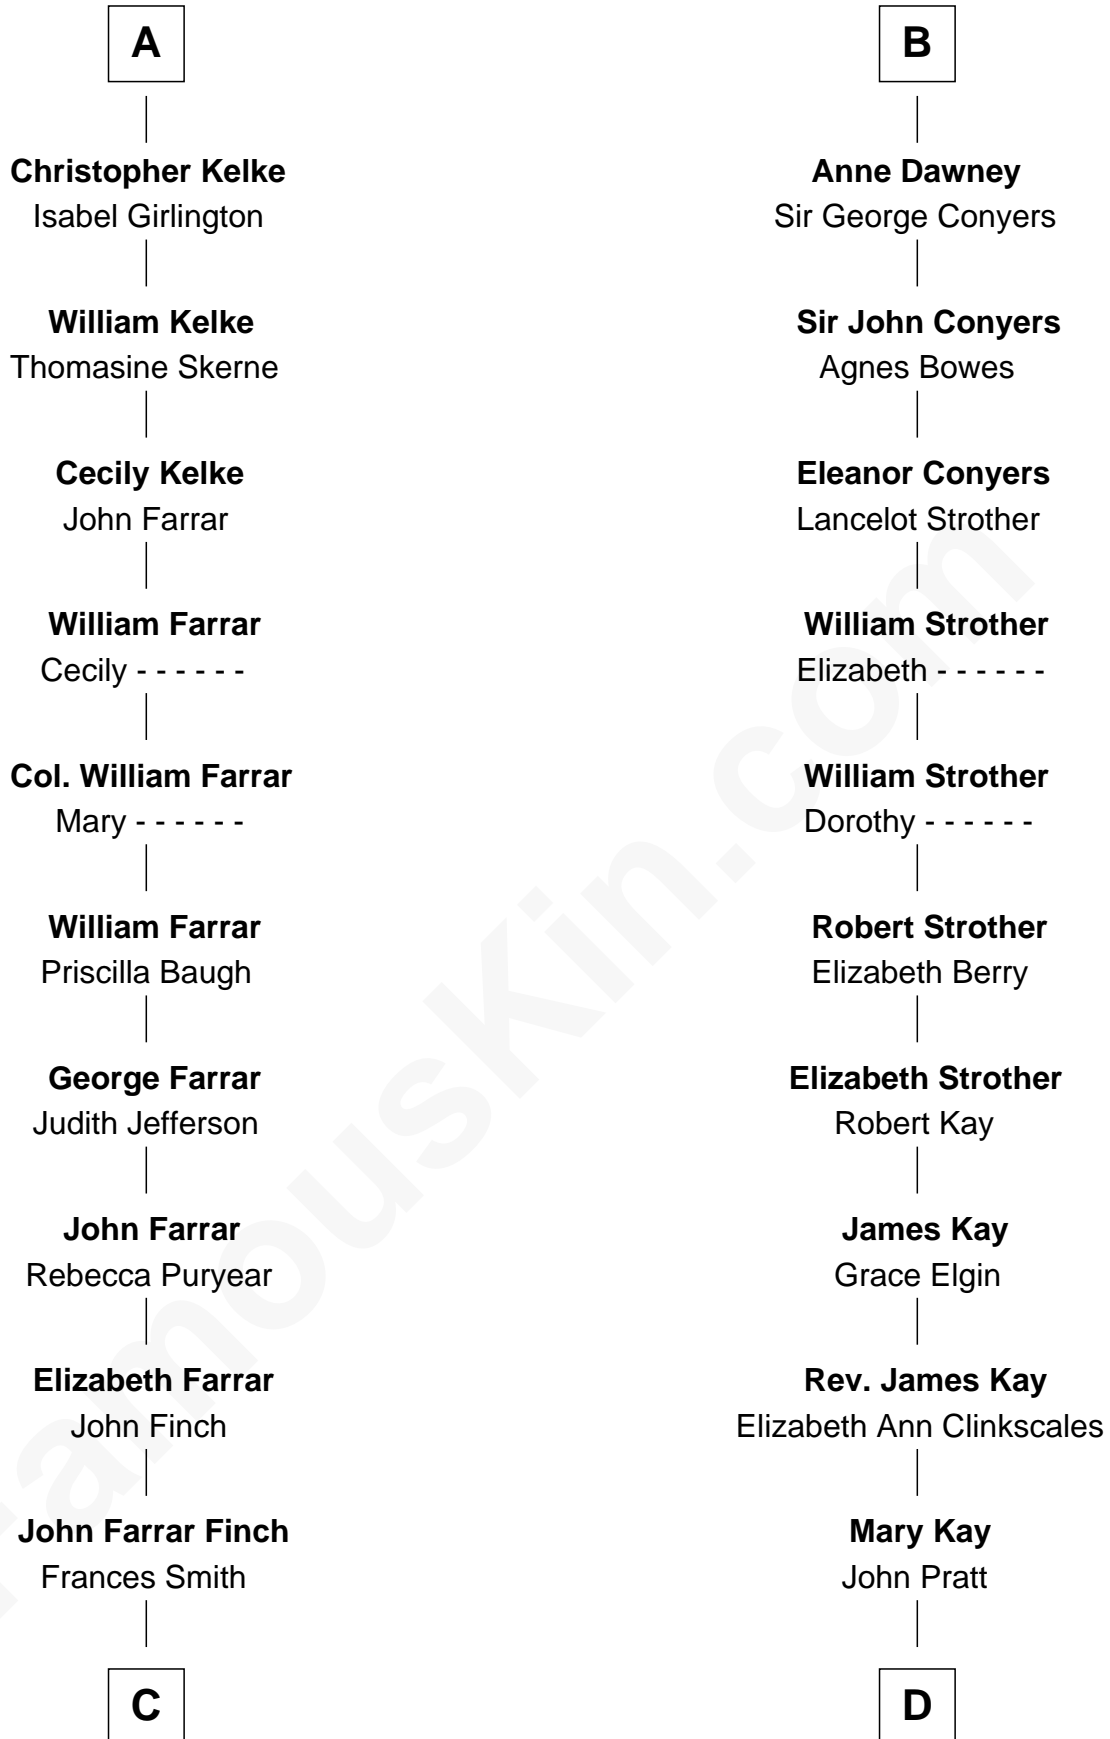

FamousKin.com Relationship Chart of

Harper Lee

Author of To Kill a Mockingbird

20th cousin of

Jimmy Carter

39th U.S. President

Elizabeth de Badlesmere

with husband
Sir Edmund Mortimer

with husband
Sir William de Bohun

Sir Roger de Mortimer
Philippa de Montagu

Humphrey de Bohun
Joan Fitzalan

Edmund Mortimer
Philippa Plantagenet

Eleanor de Bohun
Sir Thomas Plantagenet

Elizabeth Mortimer
Sir Henry Percy

Anne Plantagenet
Sir William Bouchier

Elizabeth Percy
Sir John Clifford

Sir John Bouchier
Margaret Berners

Mary Clifford
Sir Philip Wentworth

Joan Bouchier
Sir Henry Neville

Elizabeth Wentworth
Sir Martin de la See

Sir Richard Neville
Anne Stafford

Elizabeth de la See
Roger Kelke

Dorothy Neville
Sir John Dawney

A

B

C

John Robert Finch
Frances Cunningham

James Cunningham Finch
Ellen Rivers Williams