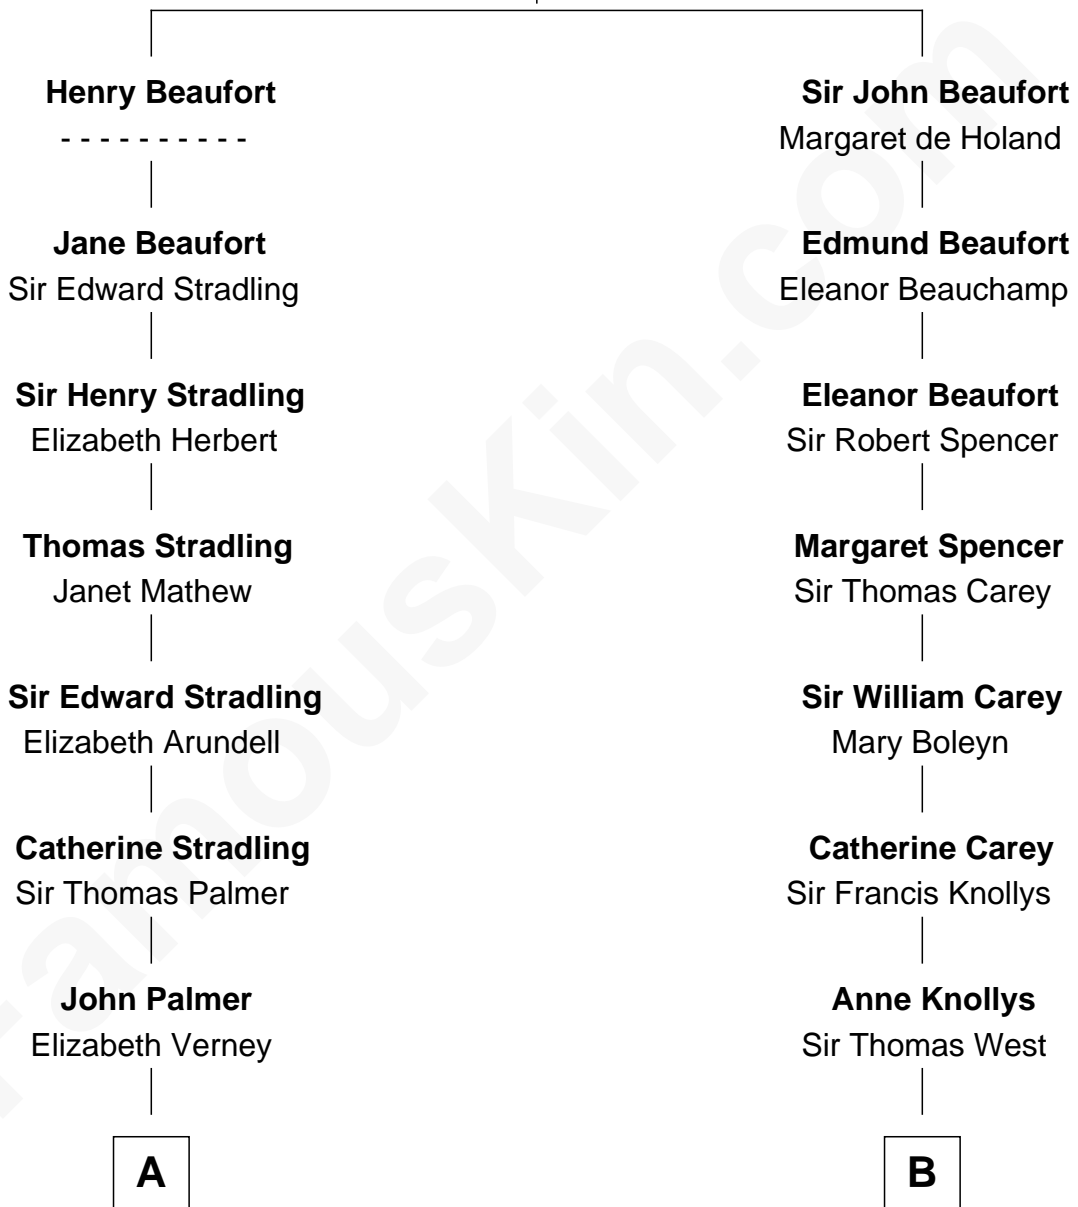

FamousKin.com

Relationship Chart of Harper Lee

Author of To Kill a Mockingbird

16th cousin 2 times removed of

John D. Rockefeller

Founder of the Standard Oil Company

John of Gaunt
Katherine Roet

C