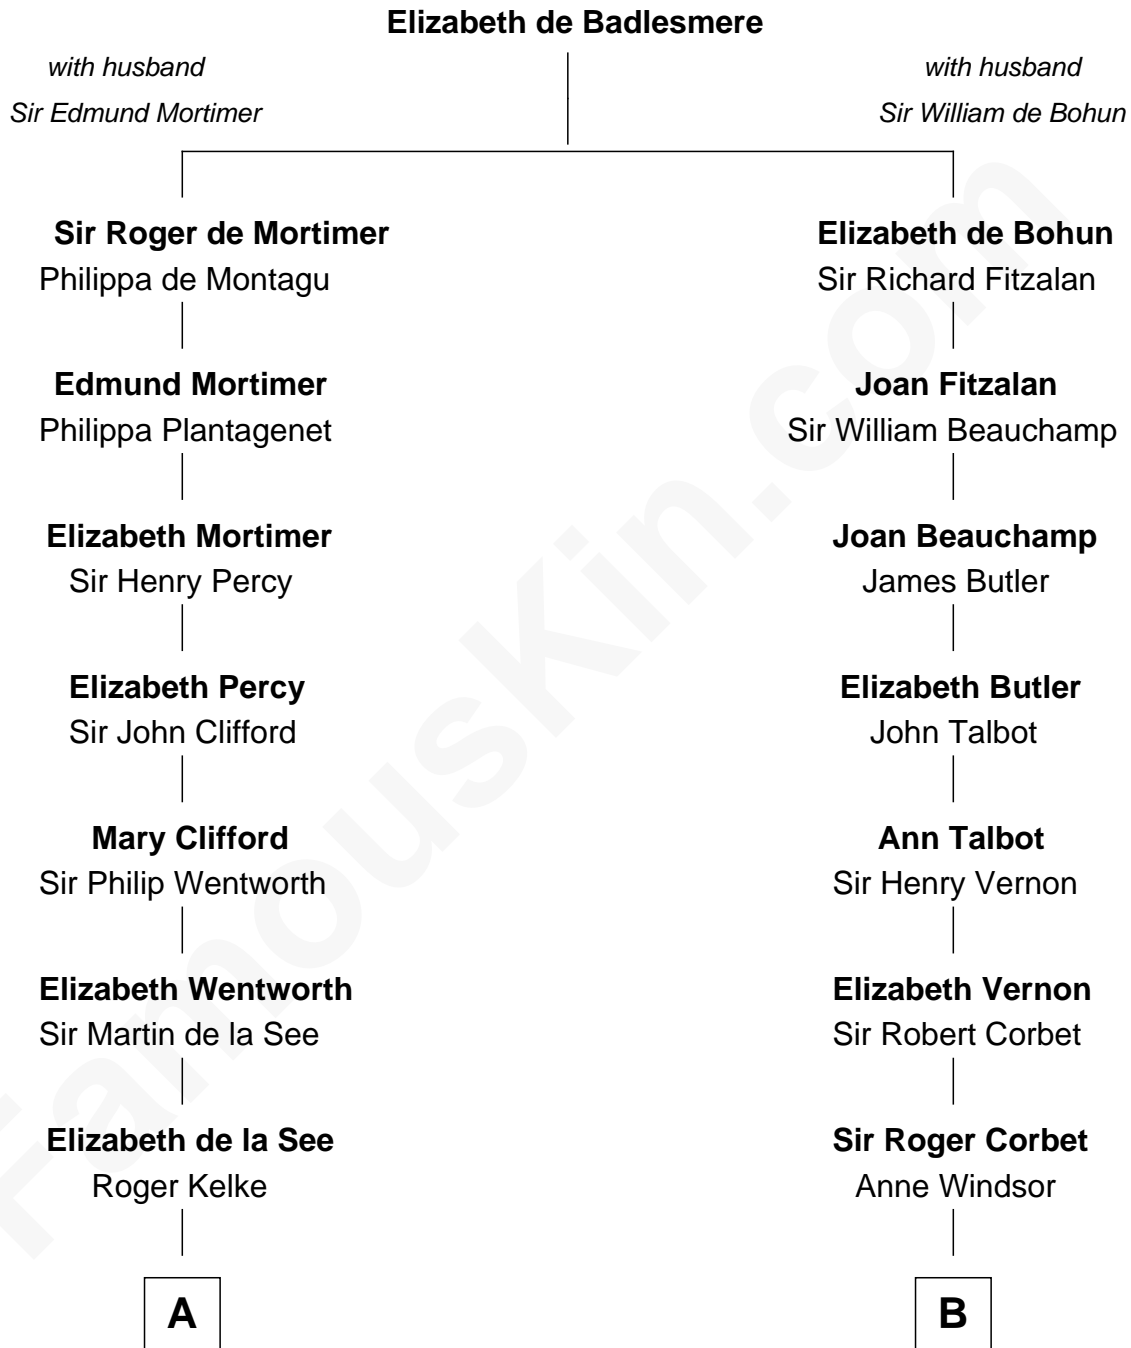

# FamousKin.com

## Relationship Chart of Harper Lee

*Author of To Kill a Mockingbird*

18th cousin 2 times removed of

**John D. Rockefeller**

*Founder of the Standard Oil Company*

**C**

**John Robert Finch**  
Frances Cunningham