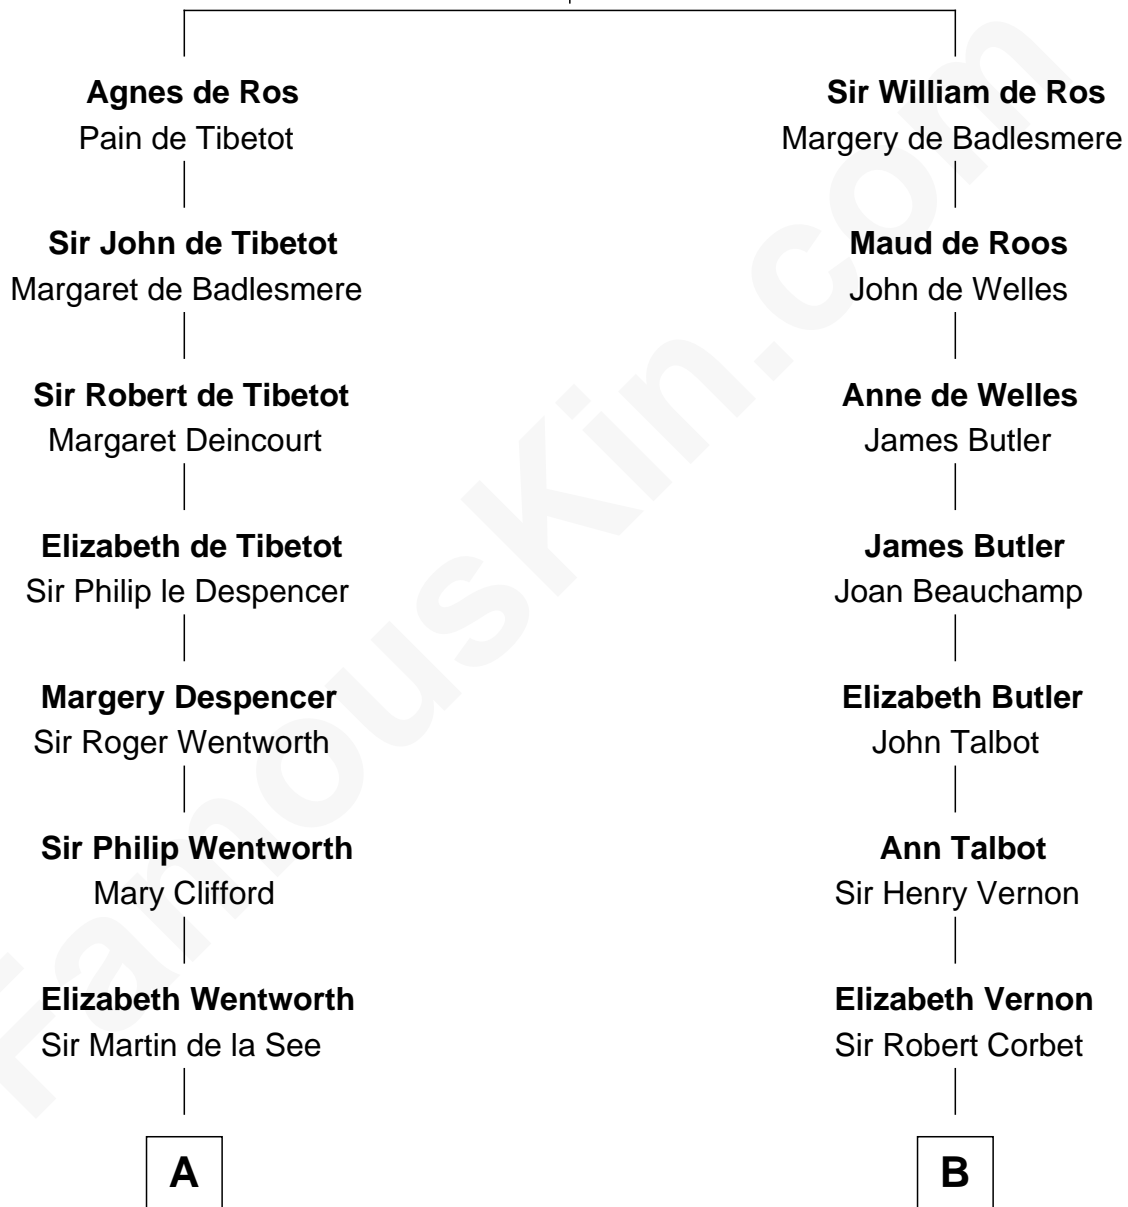

FamousKin.com Relationship Chart of

Harper Lee

Author of To Kill a Mockingbird

21st cousin of

Nelson Rockefeller

41st U.S. Vice-President

William de Ros
Maude de Vaux

C

John Farrar Finch

Frances Smith

John Robert Finch

Frances Cunningham

James Cunningham Finch

Ellen Rivers Williams

Frances Cunningham Finch

Amasa Coleman Lee