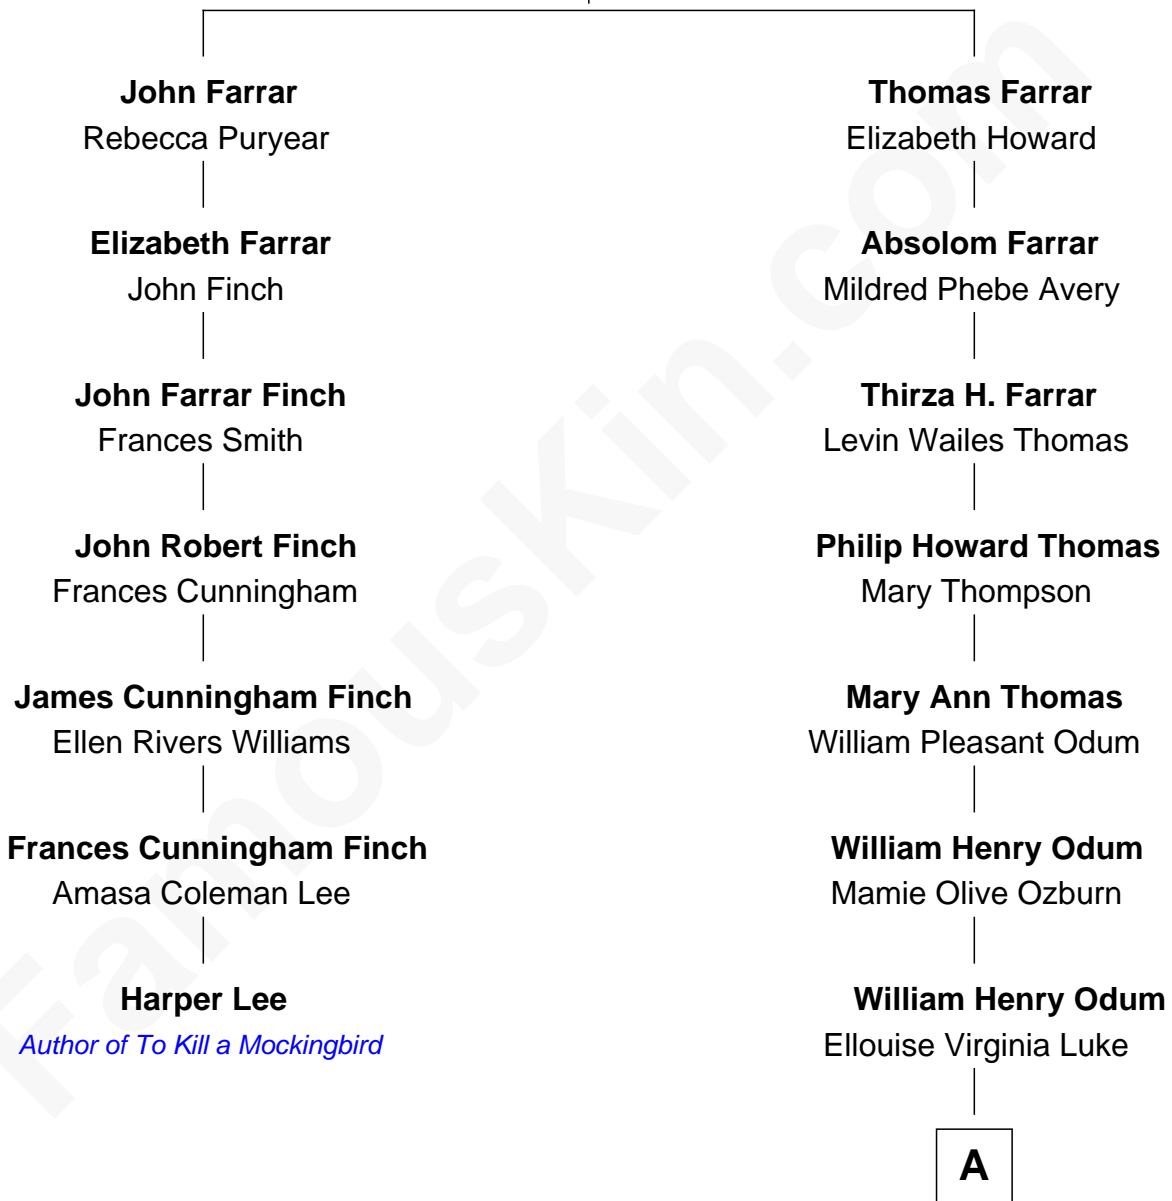

FamousKin.com Relationship Chart of

Harper Lee

Author of To Kill a Mockingbird

6th cousin 3 times removed of

Elle Fanning

TV and Movie Actress

George Farrar

Judith Jefferson

A

Mary Jane Odum
Richard Cameron Arrington

Heather Joy Arrington
Steven John Fanning

Elle Fanning
TV and Movie Actress

FamousKin.com