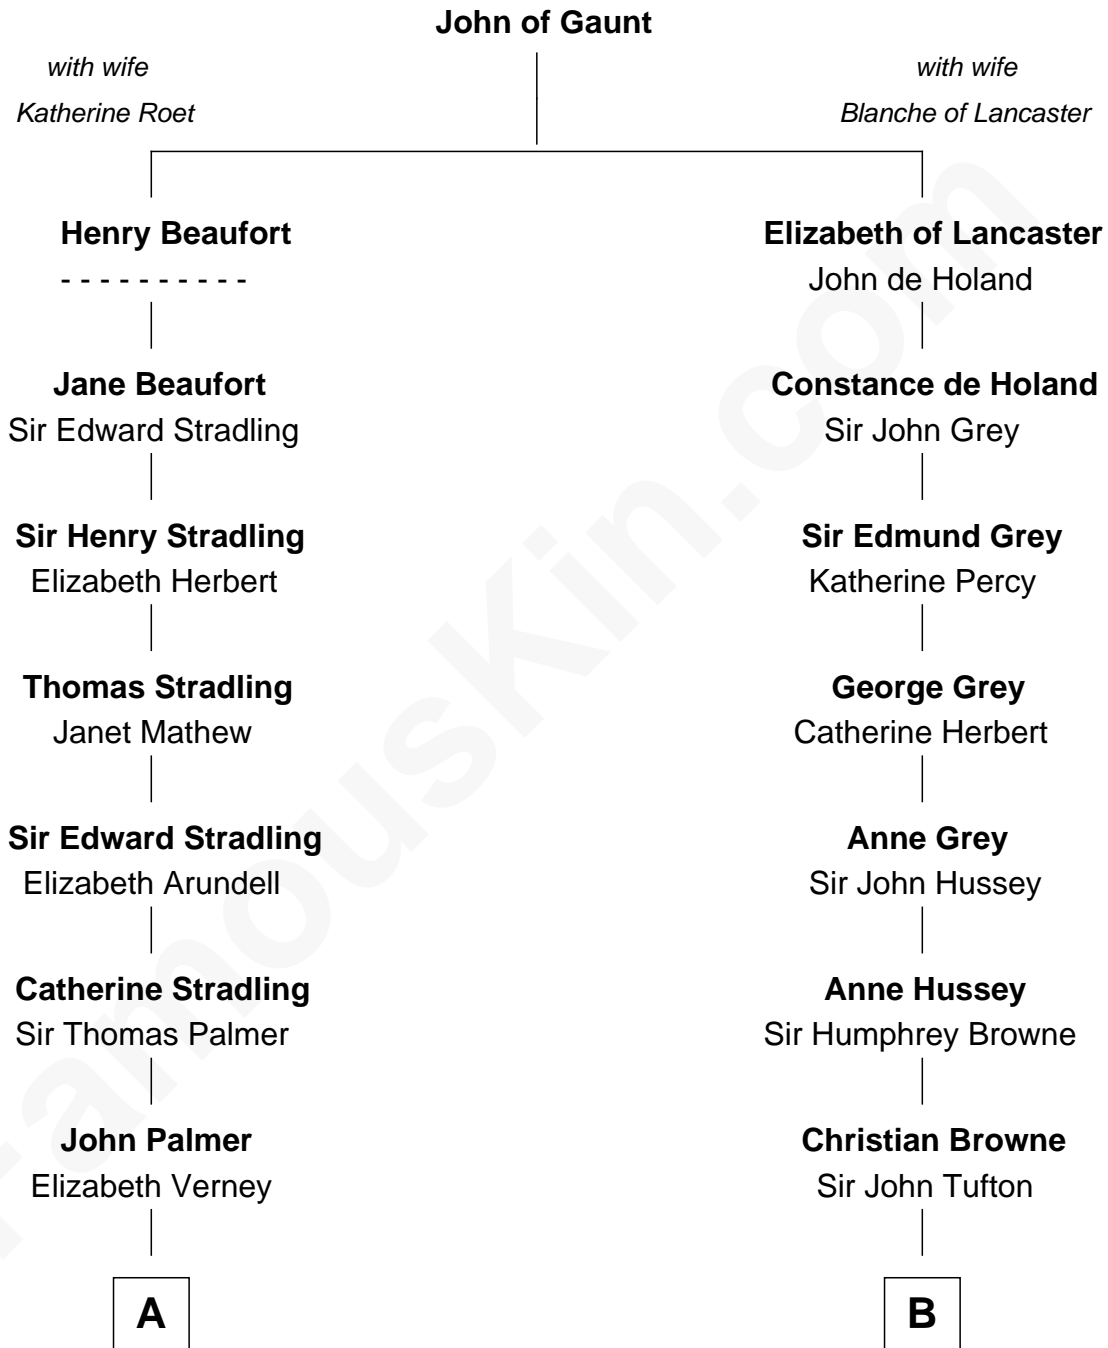

FamousKin.com Relationship Chart of

Harper Lee

Author of To Kill a Mockingbird

18th cousin of

Camilla Parker Bowles

Queen Consort of the United Kingdom

C

Frances Cunningham Finch

Amasa Coleman Lee

Harper Lee

Author of To Kill a Mockingbird

D

Rosalind Maud Cubitt

Bruce Middleton Hope Shand

Camilla Parker Bowles

Queen Consort