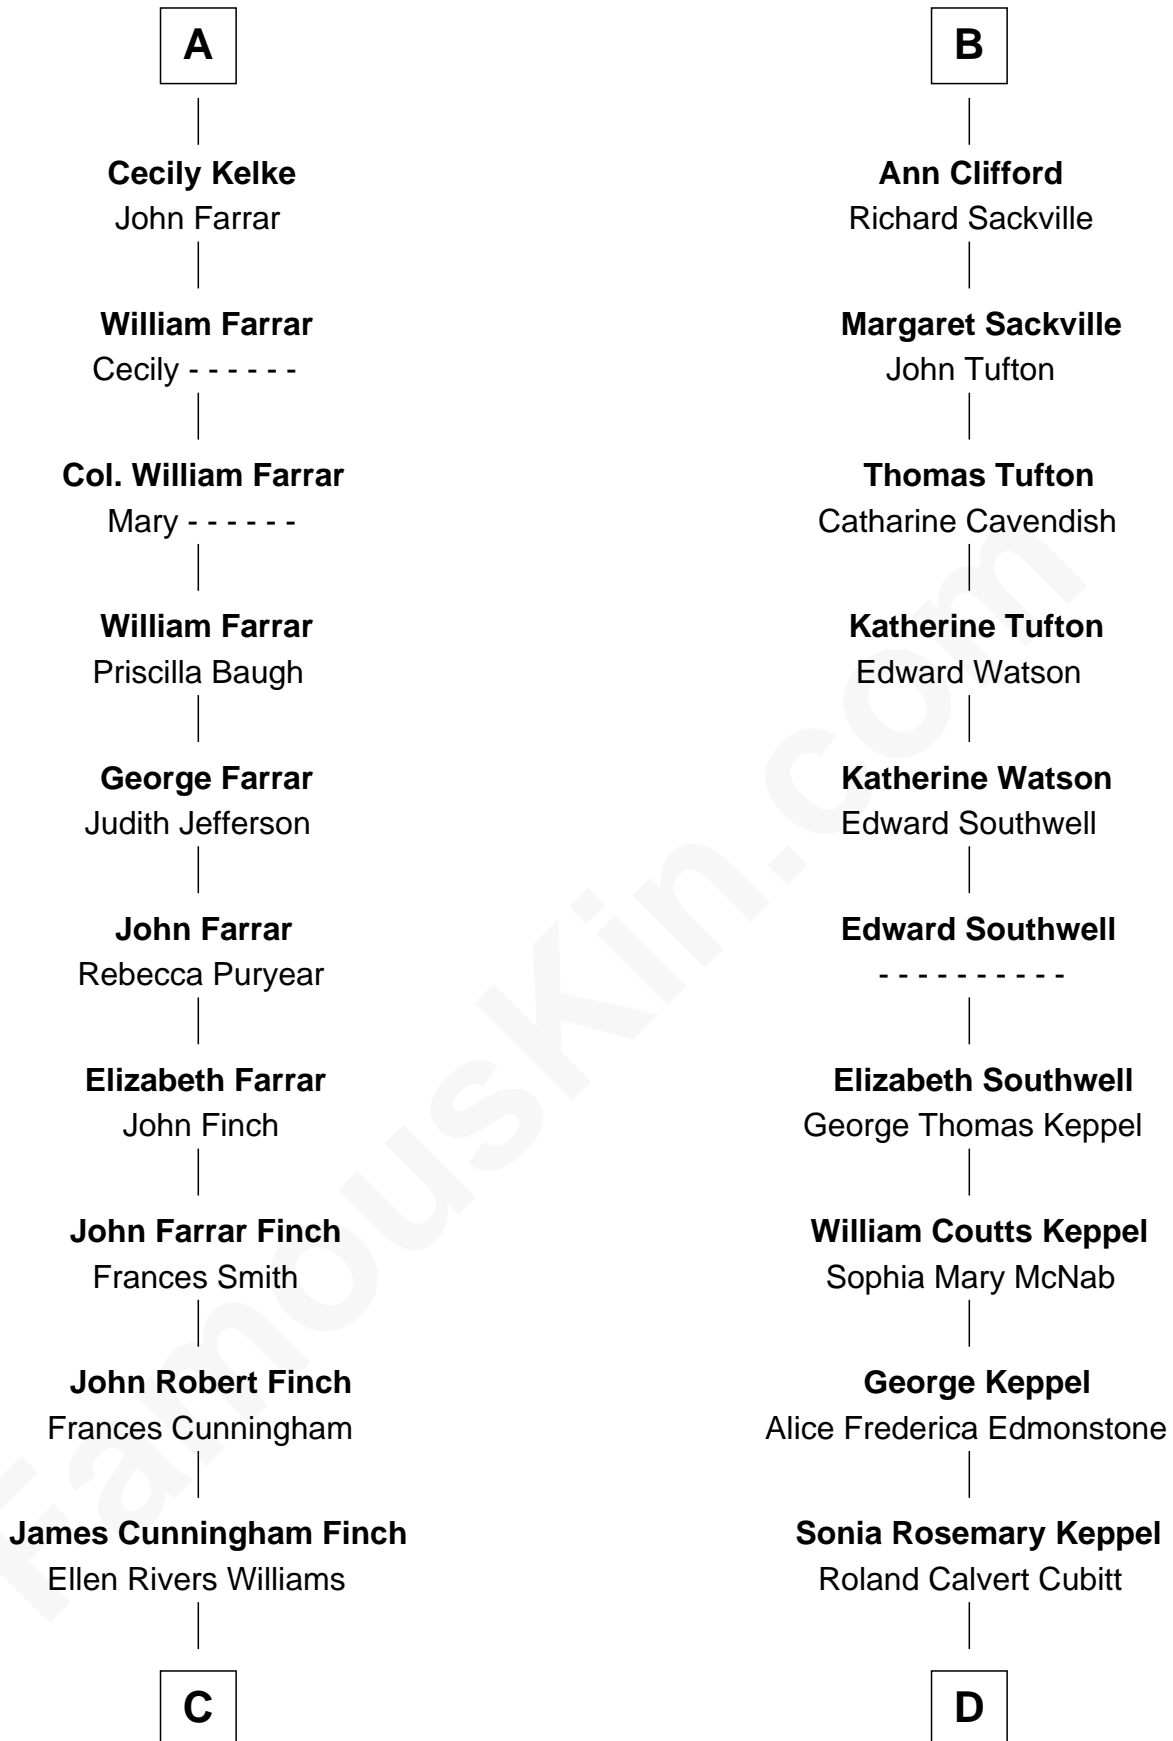

# FamousKin.com Relationship Chart of

**Harper Lee**

*Author of To Kill a Mockingbird*

18th cousin of

**Camilla Parker Bowles**

*Queen Consort of the United Kingdom*

**C**

**Frances Cunningham Finch**

Amasa Coleman Lee

**Harper Lee**

*Author of To Kill a Mockingbird*

**D**

**Rosalind Maud Cubitt**

Bruce Middleton Hope Shand

**Camilla Parker Bowles**

*Queen Consort*