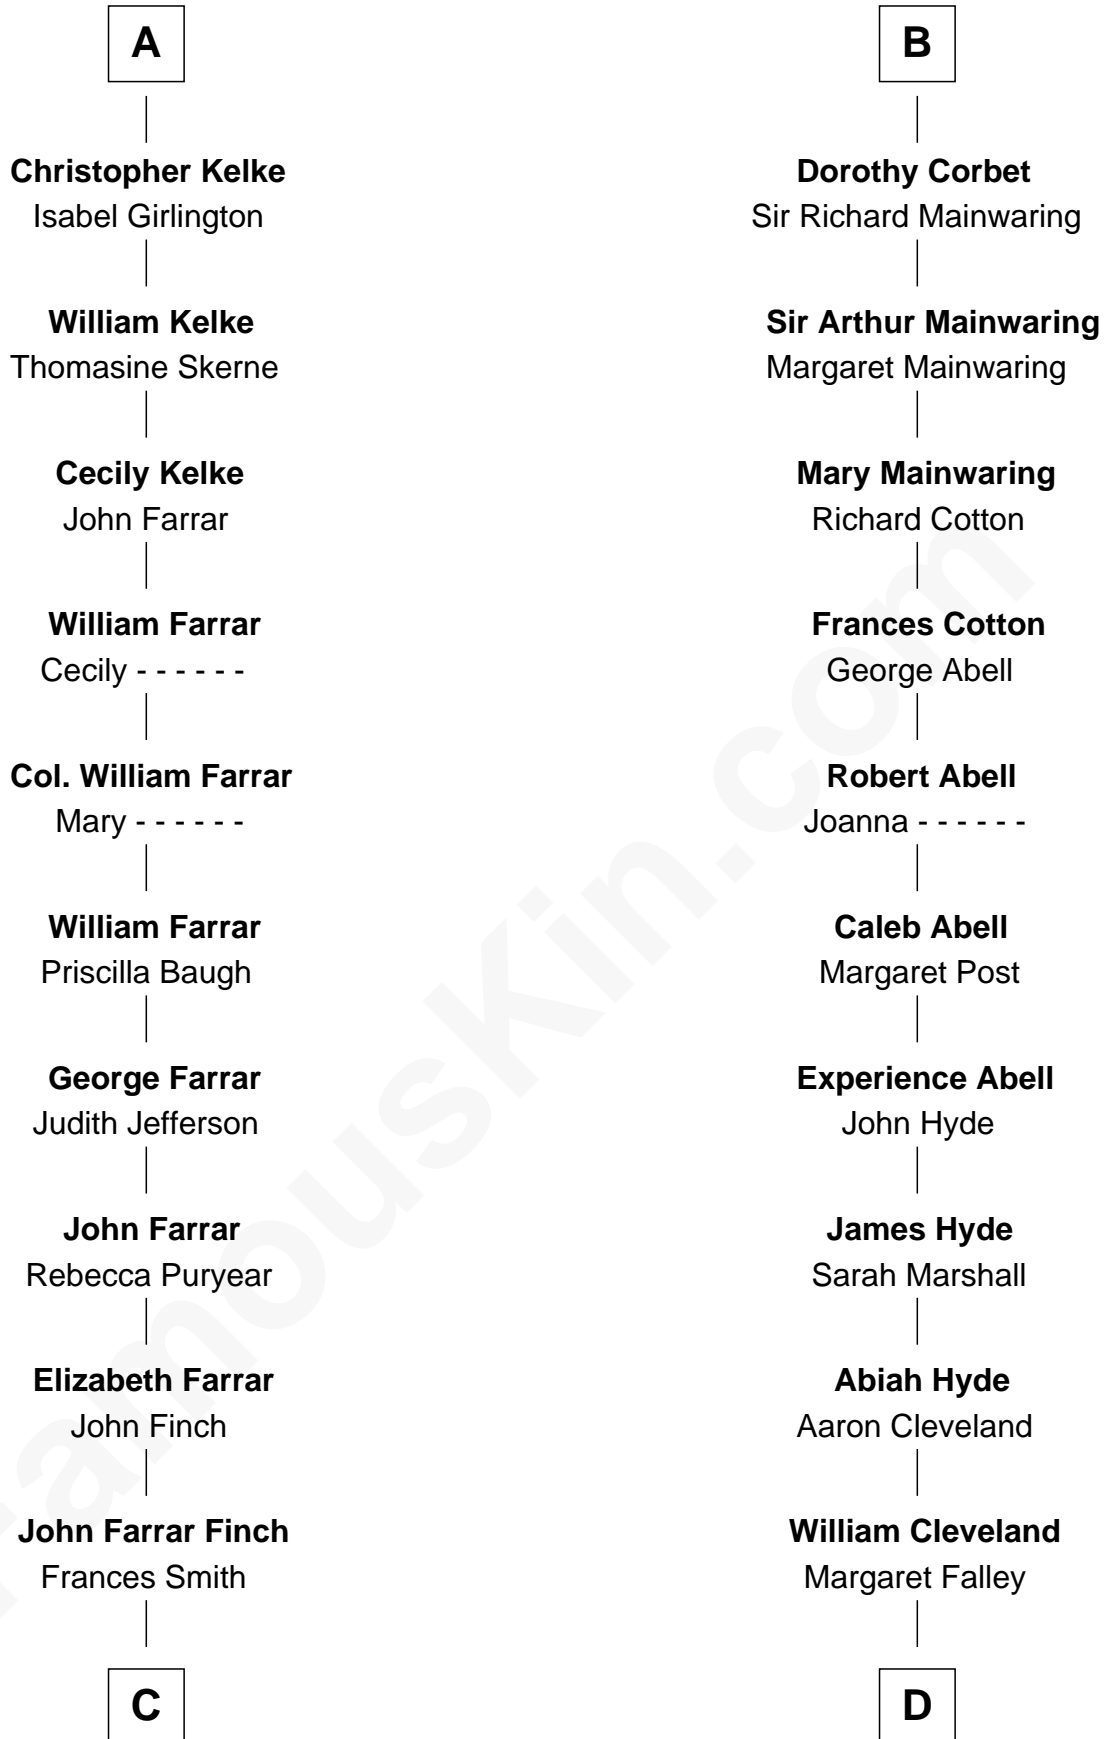

FamousKin.com

Relationship Chart of Harper Lee

Author of To Kill a Mockingbird

18th cousin 2 times removed of

Grover Cleveland

22nd and 24th U.S. President

FamousKin.com