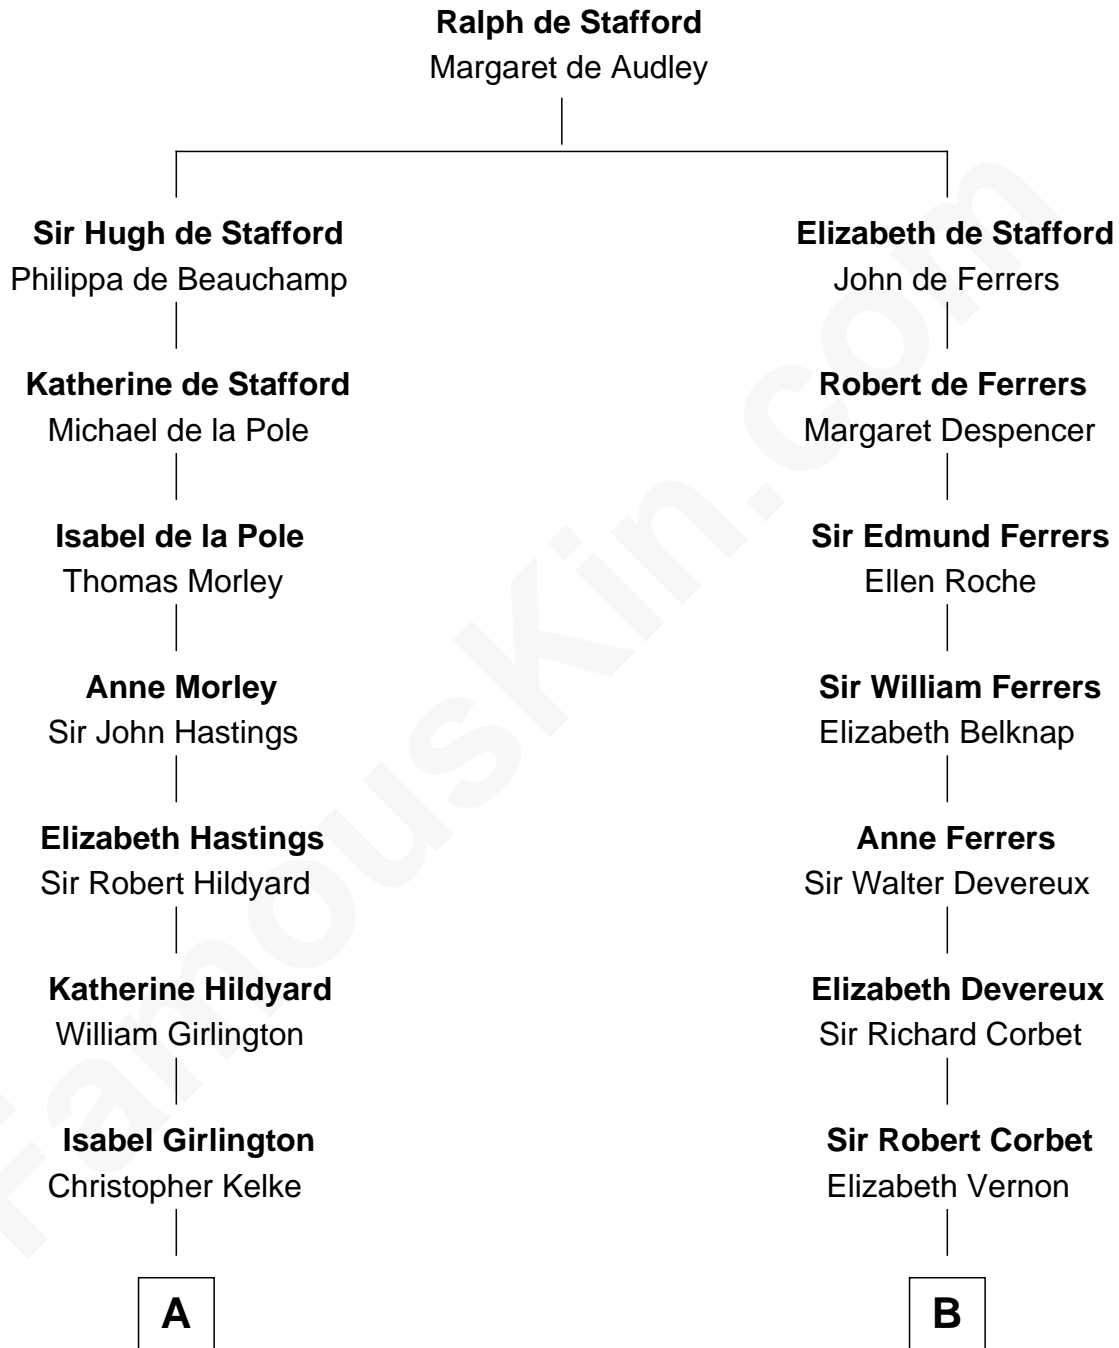

FamousKin.com

Relationship Chart of Harper Lee

Author of To Kill a Mockingbird

18th cousin 1 time removed of

Grover Cleveland

22nd and 24th U.S. President

FamousKin.com