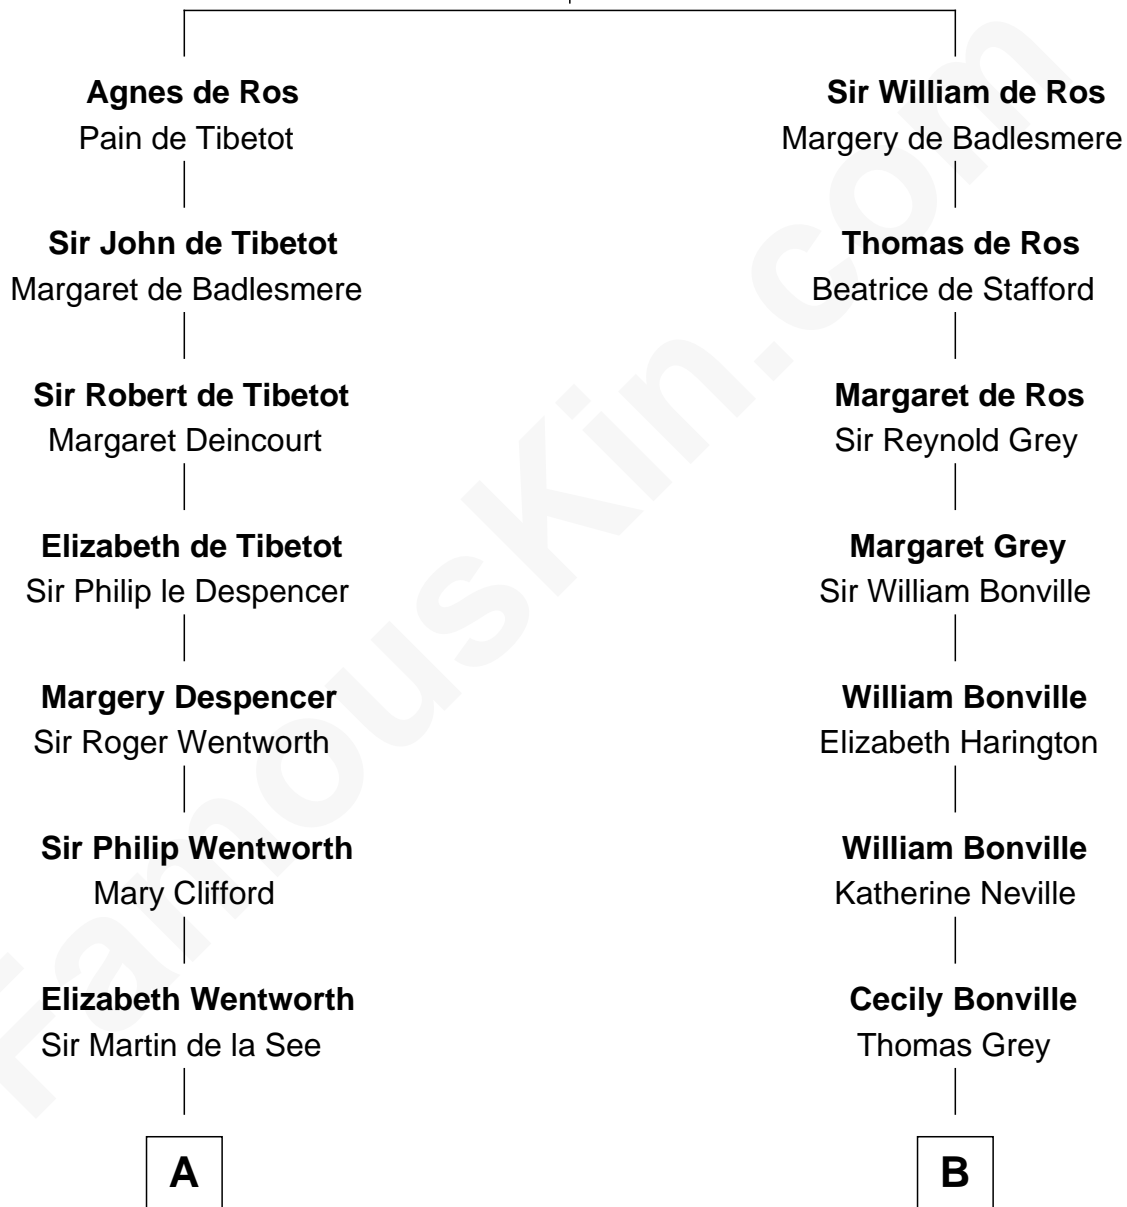

FamousKin.com Relationship Chart of

Harper Lee

Author of To Kill a Mockingbird

21st cousin of

Herbert Hoover

31st U.S. President

William de Ros
Maude de Vaux

C

John Farrar Finch

Frances Smith

John Robert Finch

Frances Cunningham

James Cunningham Finch

Ellen Rivers Williams

Frances Cunningham Finch

Amasa Coleman Lee