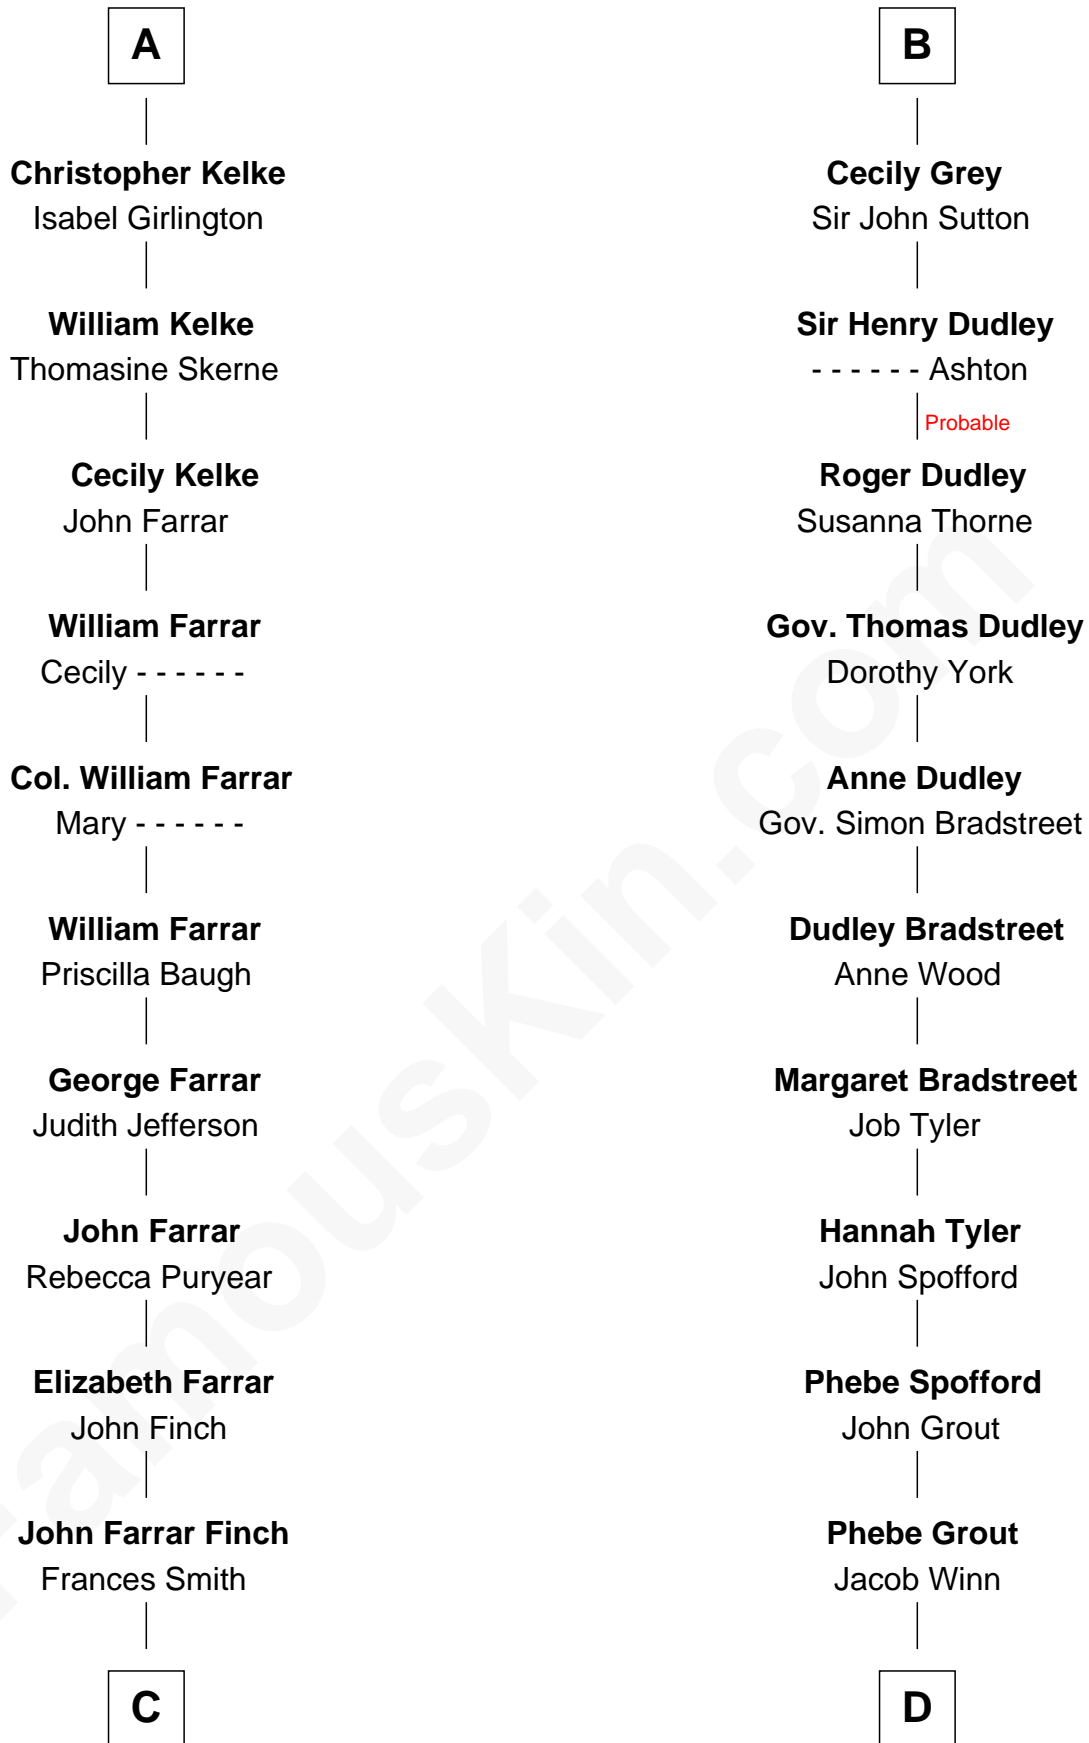

FamousKin.com

Relationship Chart of

Harper Lee

Author of To Kill a Mockingbird

20th cousin 1 time removed of

Herbert Hoover

31st U.S. President

C

John Robert Finch
Frances Cunningham

James Cunningham Finch
Ellen Rivers Williams

Frances Cunningham Finch
Amasa Coleman Lee

Harper Lee
Author of To Kill a Mockingbird

D

Endymia Winn
Thomas Sherwood

Lucinda Sherwood
John Minthorn

Theodore Minthorn
Mary Wasley

Hulda Randall Minthorn
Jessie Clark Hoover

Herbert Hoover
31st U.S. President

FamousKin.com