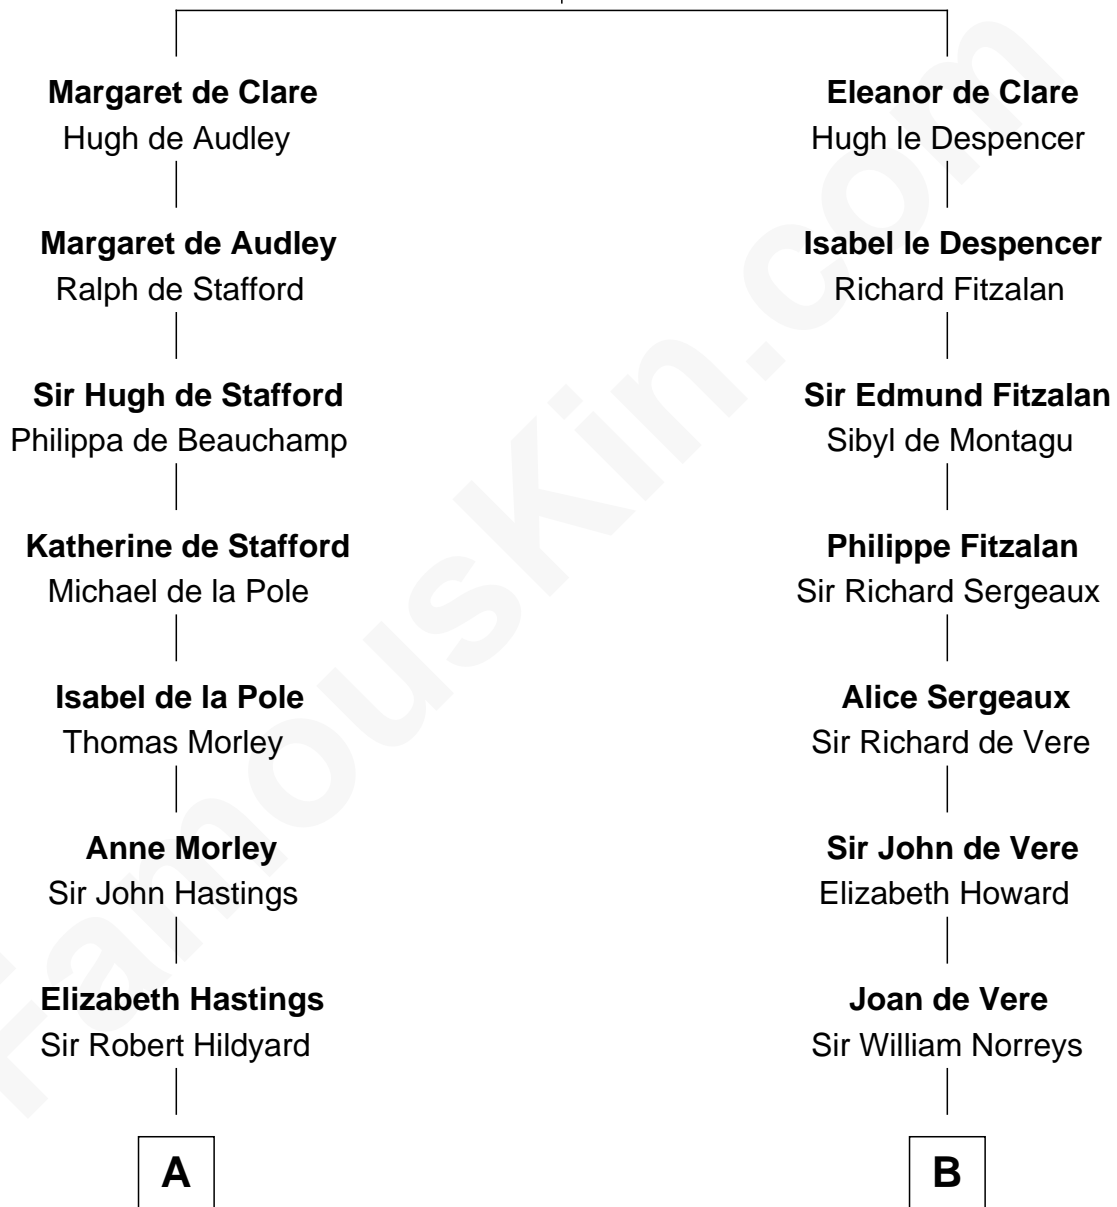

# FamousKin.com Relationship Chart of

**Harper Lee**

*Author of To Kill a Mockingbird*

21st cousin of

**Lou (Henry) Hoover**

*First Lady of President Herbert Hoover*

**Sir Gilbert de Clare**

Joan of Acre

**C**

**John Farrar Finch**

Frances Smith

**John Robert Finch**

Frances Cunningham

**James Cunningham Finch**

Ellen Rivers Williams

**Frances Cunningham Finch**

**Philomelia Sophia Scobey**

Phineas Weed

**Florence Ida Weed**

Charles Delano Henry

**Lou (Henry) Hoover**

*First Lady of Herbert Hoover*