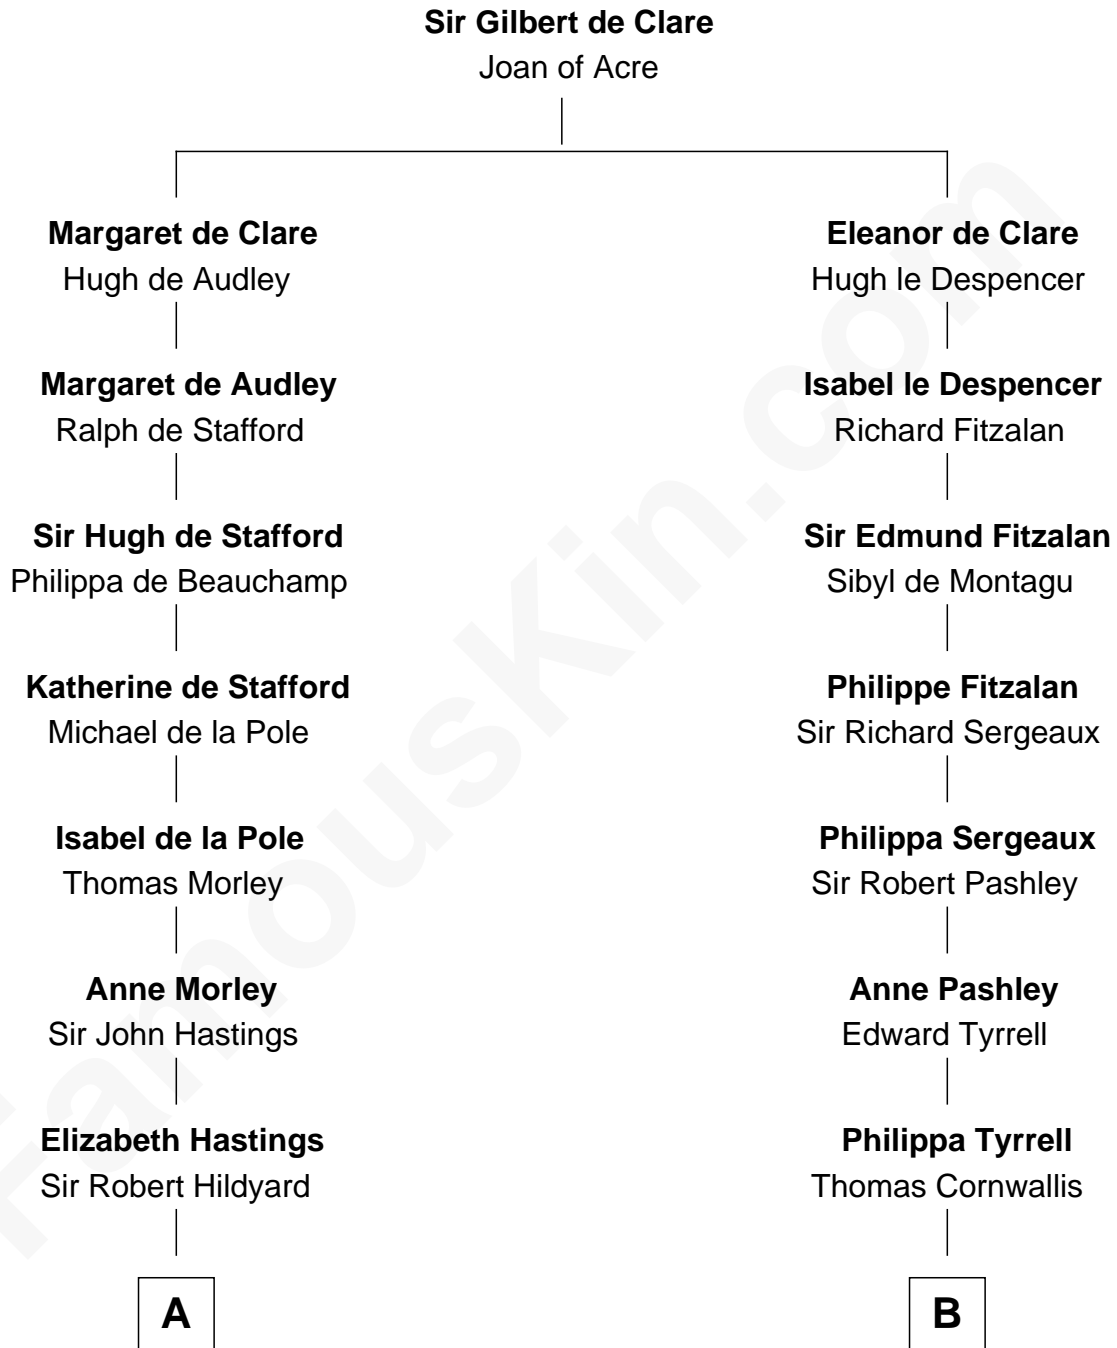

FamousKin.com

Relationship Chart of Harper Lee

Author of To Kill a Mockingbird

20th cousin 1 time removed of

Ellen Louise (Axson) Wilson

First Lady of President Woodrow Wilson

C

John Farrar Finch

Frances Smith

John Robert Finch

Frances Cunningham

James Cunningham Finch

Ellen Rivers Williams

Frances Cunningham Finch

Amasa Coleman Lee

Harper Lee

Ellen Louise (Axson) Wilson

First Lady of Woodrow Wilson