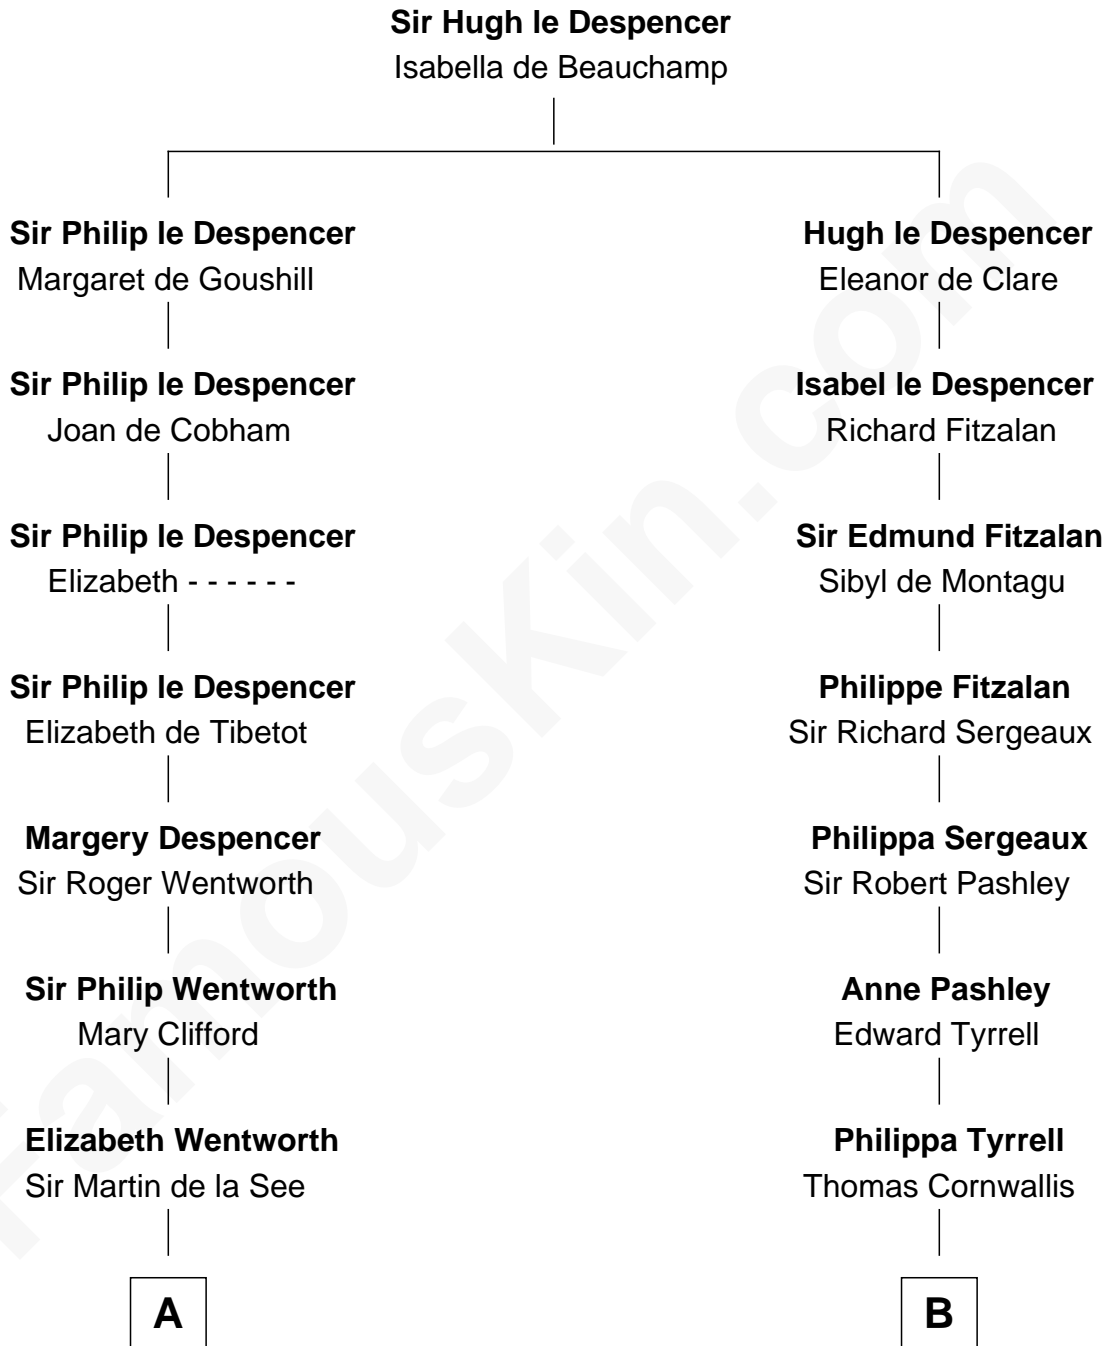

FamousKin.com

Relationship Chart of Harper Lee

Author of To Kill a Mockingbird

20th cousin 1 time removed of

Ellen Louise (Axson) Wilson

First Lady of President Woodrow Wilson

C

John Farrar Finch
Frances Smith