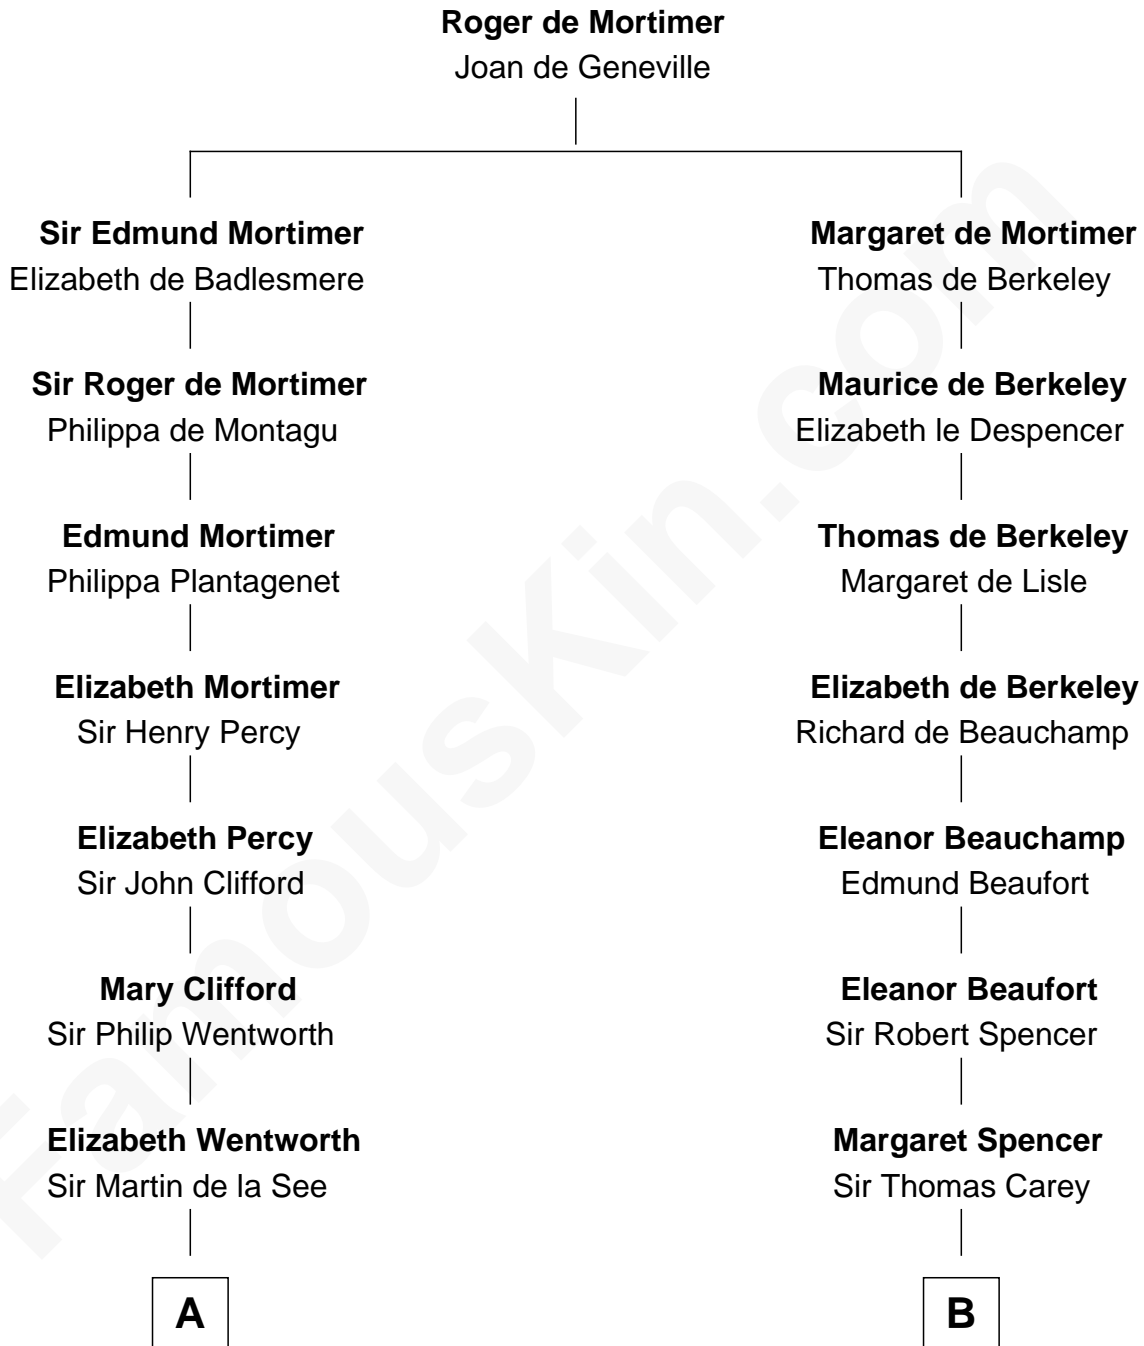

FamousKin.com

Relationship Chart of Harper Lee

Author of To Kill a Mockingbird

19th cousin 2 times removed of

Edith (Bolling) Wilson

First Lady of President Woodrow Wilson

C

John Farrar Finch

Frances Smith

John Robert Finch

Frances Cunningham

James Cunningham Finch

Ellen Rivers Williams

Frances Cunningham Finch

Amasa Coleman Lee

Harper Lee