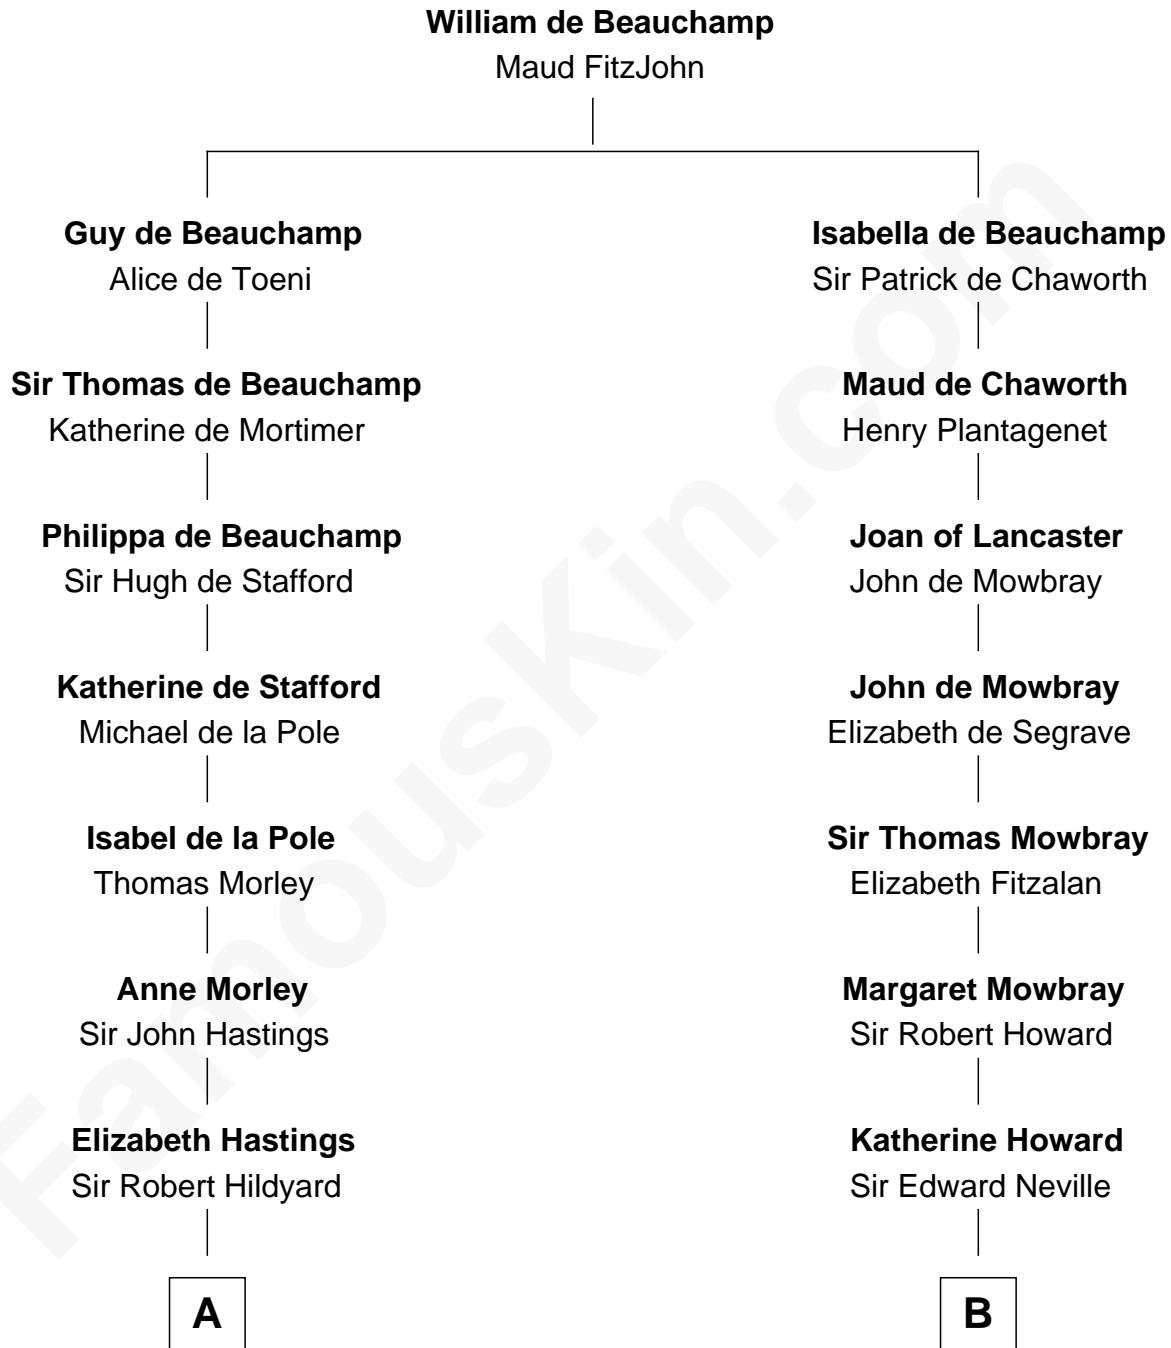

FamousKin.com

Relationship Chart of Harper Lee

Author of To Kill a Mockingbird

20th cousin 1 time removed of

William Fishback

17th Governor of Arkansas

C

John Farrar Finch

Frances Smith

John Robert Finch

Frances Cunningham

James Cunningham Finch

Ellen Rivers Williams

Frances Cunningham Finch

Amasa Coleman Lee

Harper Lee