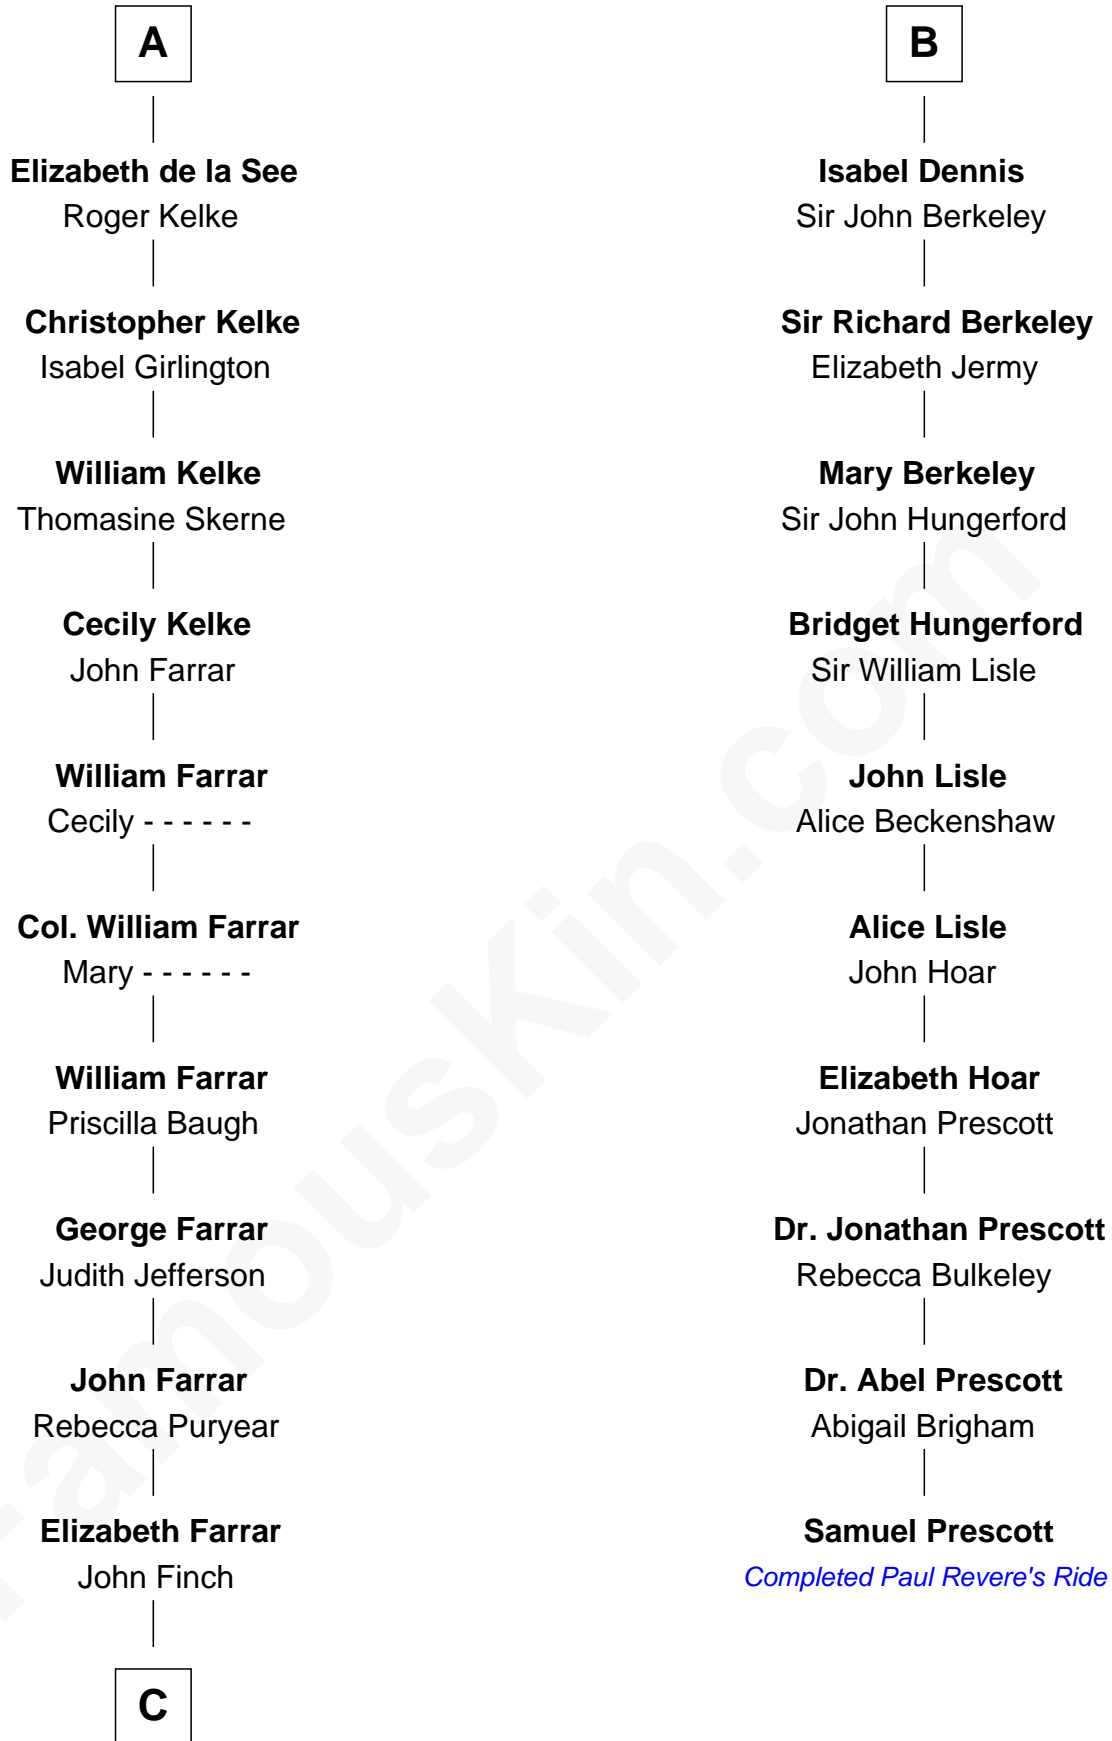

FamousKin.com

Relationship Chart of

Harper Lee

Author of *To Kill a Mockingbird*

16th cousin 5 times removed of

Samuel Prescott

Completed *Paul Revere's Midnight Ride*

Gunselm de Badlesmere

C

—
John Farrar Finch

Frances Smith

—
John Robert Finch

Frances Cunningham

—
James Cunningham Finch

Ellen Rivers Williams

—
Frances Cunningham Finch