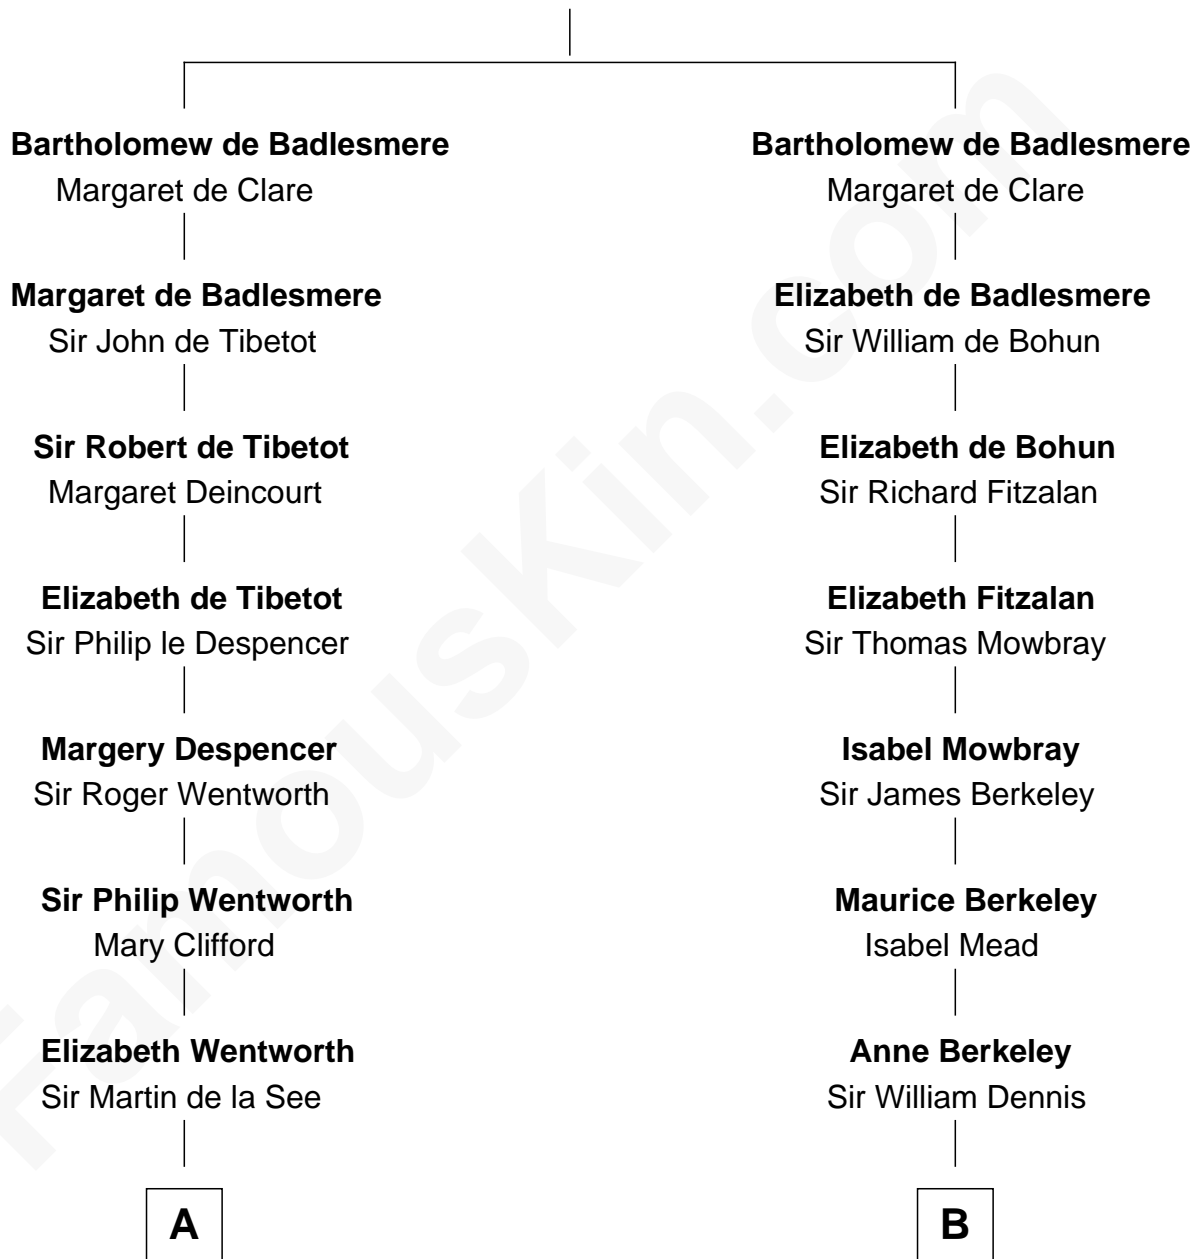

FamousKin.com

Relationship Chart of

Harper Lee

Author of *To Kill a Mockingbird*

16th cousin 5 times removed of

Samuel Prescott

Completed *Paul Revere's Midnight Ride*

Gunselm de Badlesmere

C

—
John Farrar Finch

Frances Smith

—
John Robert Finch

Frances Cunningham

—
James Cunningham Finch

Ellen Rivers Williams

—
Frances Cunningham Finch

Amasa Coleman Lee

—
Harper Lee

Author of To Kill a Mockingbird