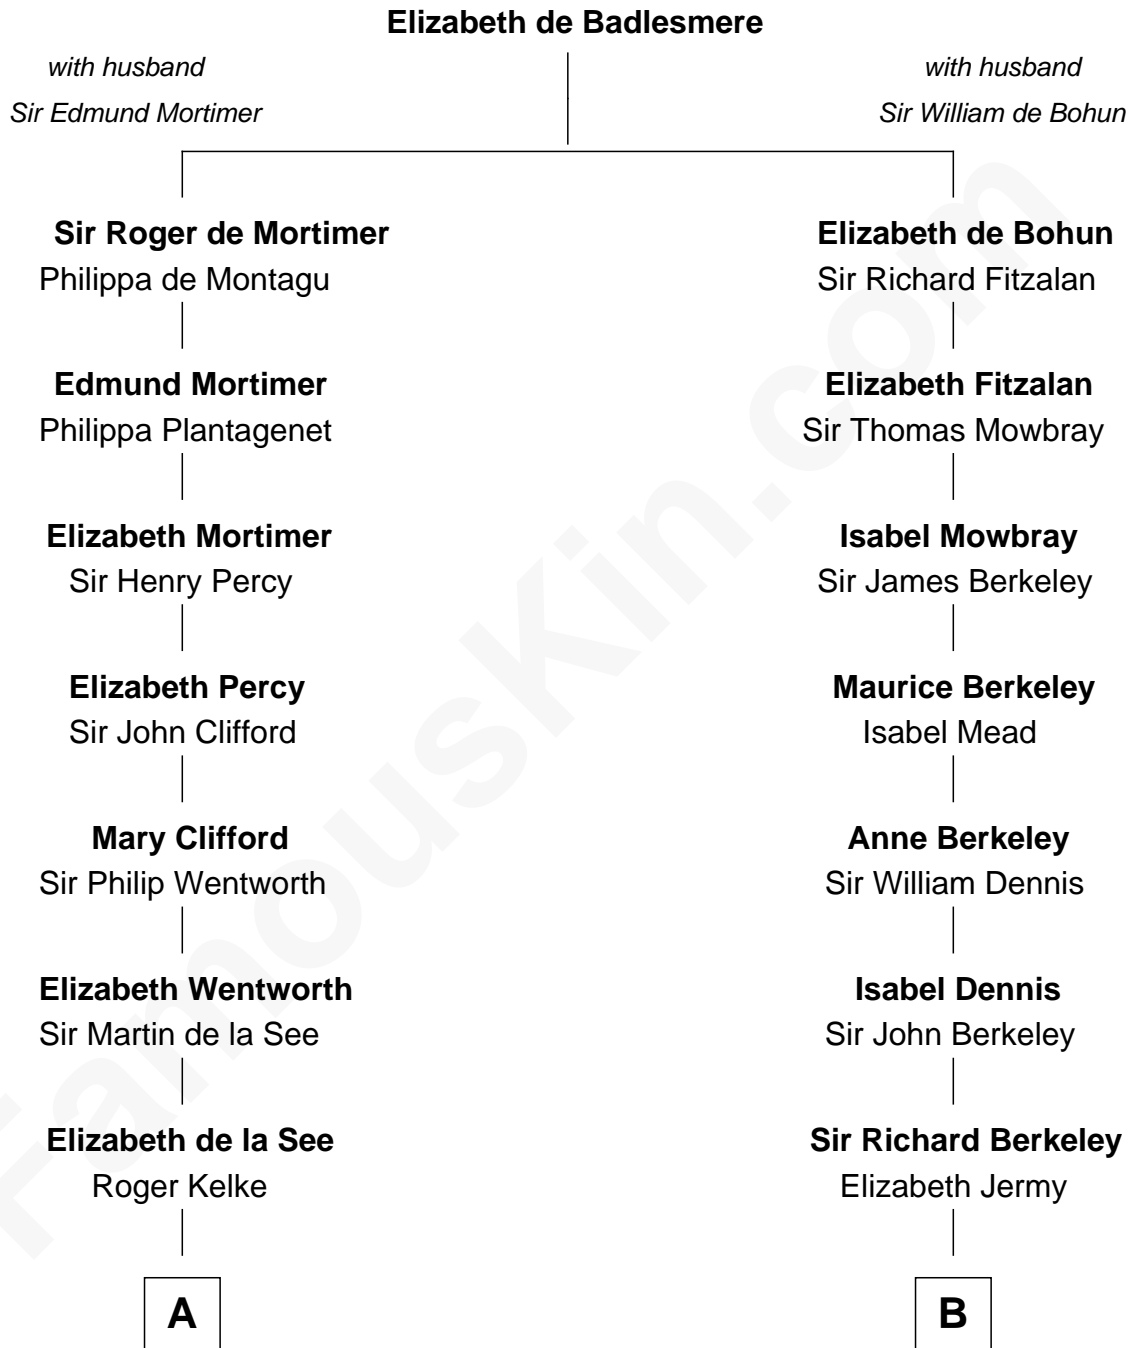

FamousKin.com

Relationship Chart of

Harper Lee

Author of *To Kill a Mockingbird*

14th cousin 6 times removed of

Samuel Prescott

Completed *Paul Revere's Midnight Ride*

C