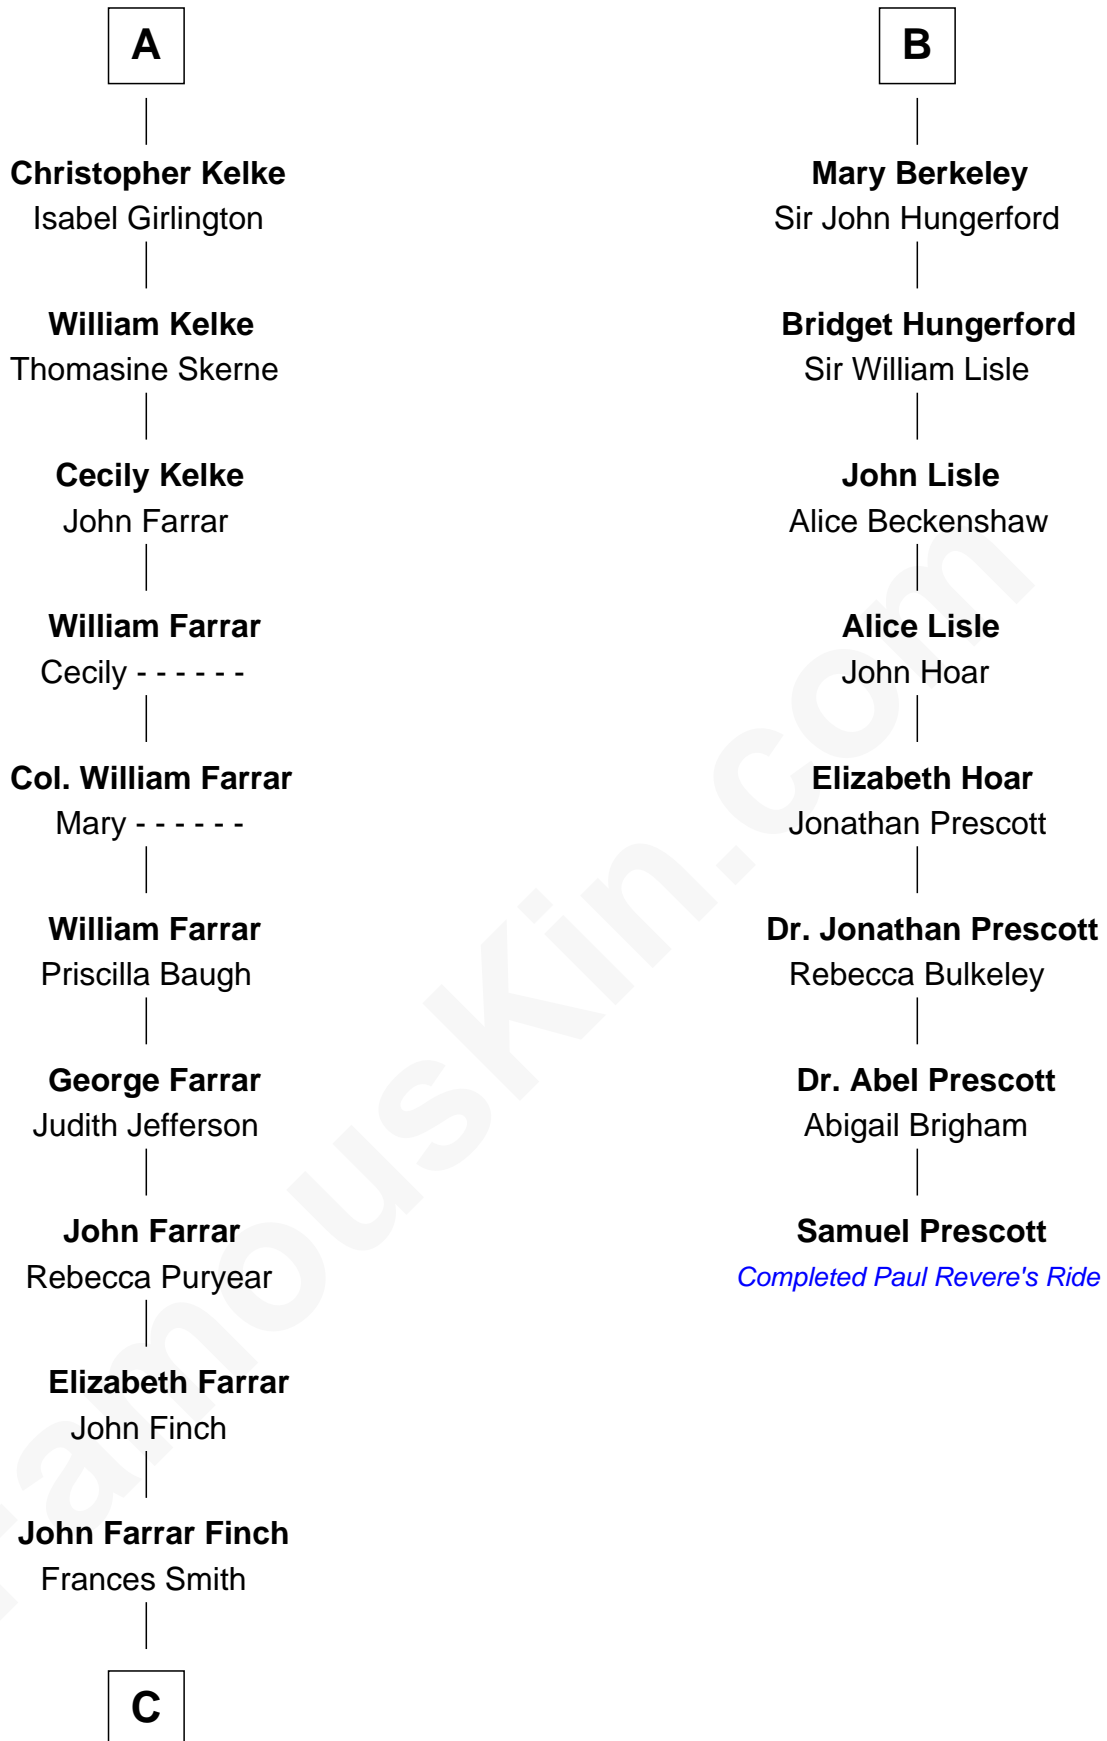

FamousKin.com

Relationship Chart of

Harper Lee

Author of *To Kill a Mockingbird*

14th cousin 6 times removed of

Samuel Prescott

Completed *Paul Revere's Midnight Ride*

C

—
John Robert Finch
Frances Cunningham

—
James Cunningham Finch
Ellen Rivers Williams

—
Frances Cunningham Finch
Amasa Coleman Lee

—
Harper Lee
Author of To Kill a Mockingbird

FamousKin.com