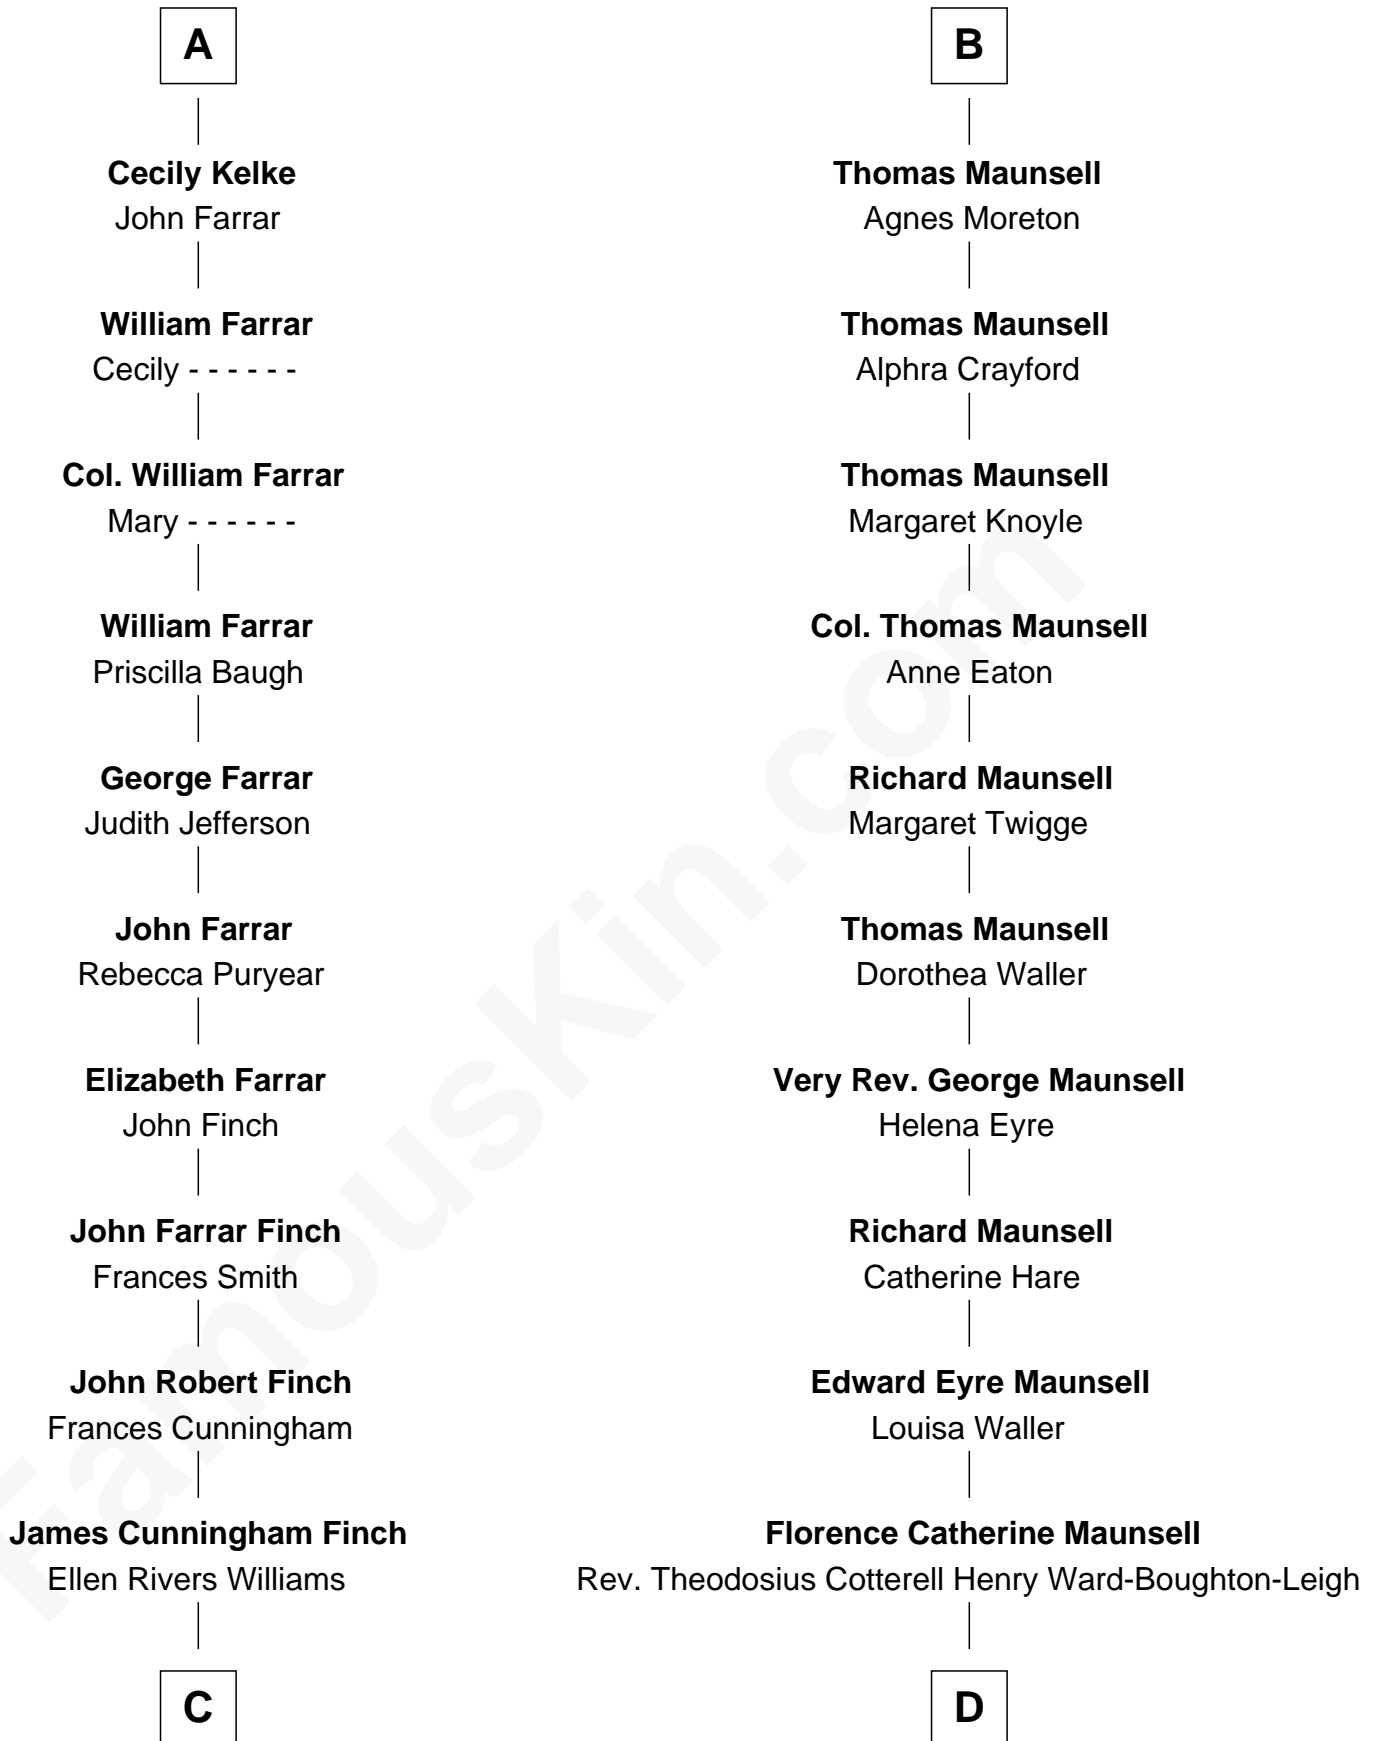

FamousKin.com

Relationship Chart of

Harper Lee

Author of To Kill a Mockingbird

18th cousin 2 times removed of

Phoebe Waller-Bridge

Theatre, TV and Movie Actress

C