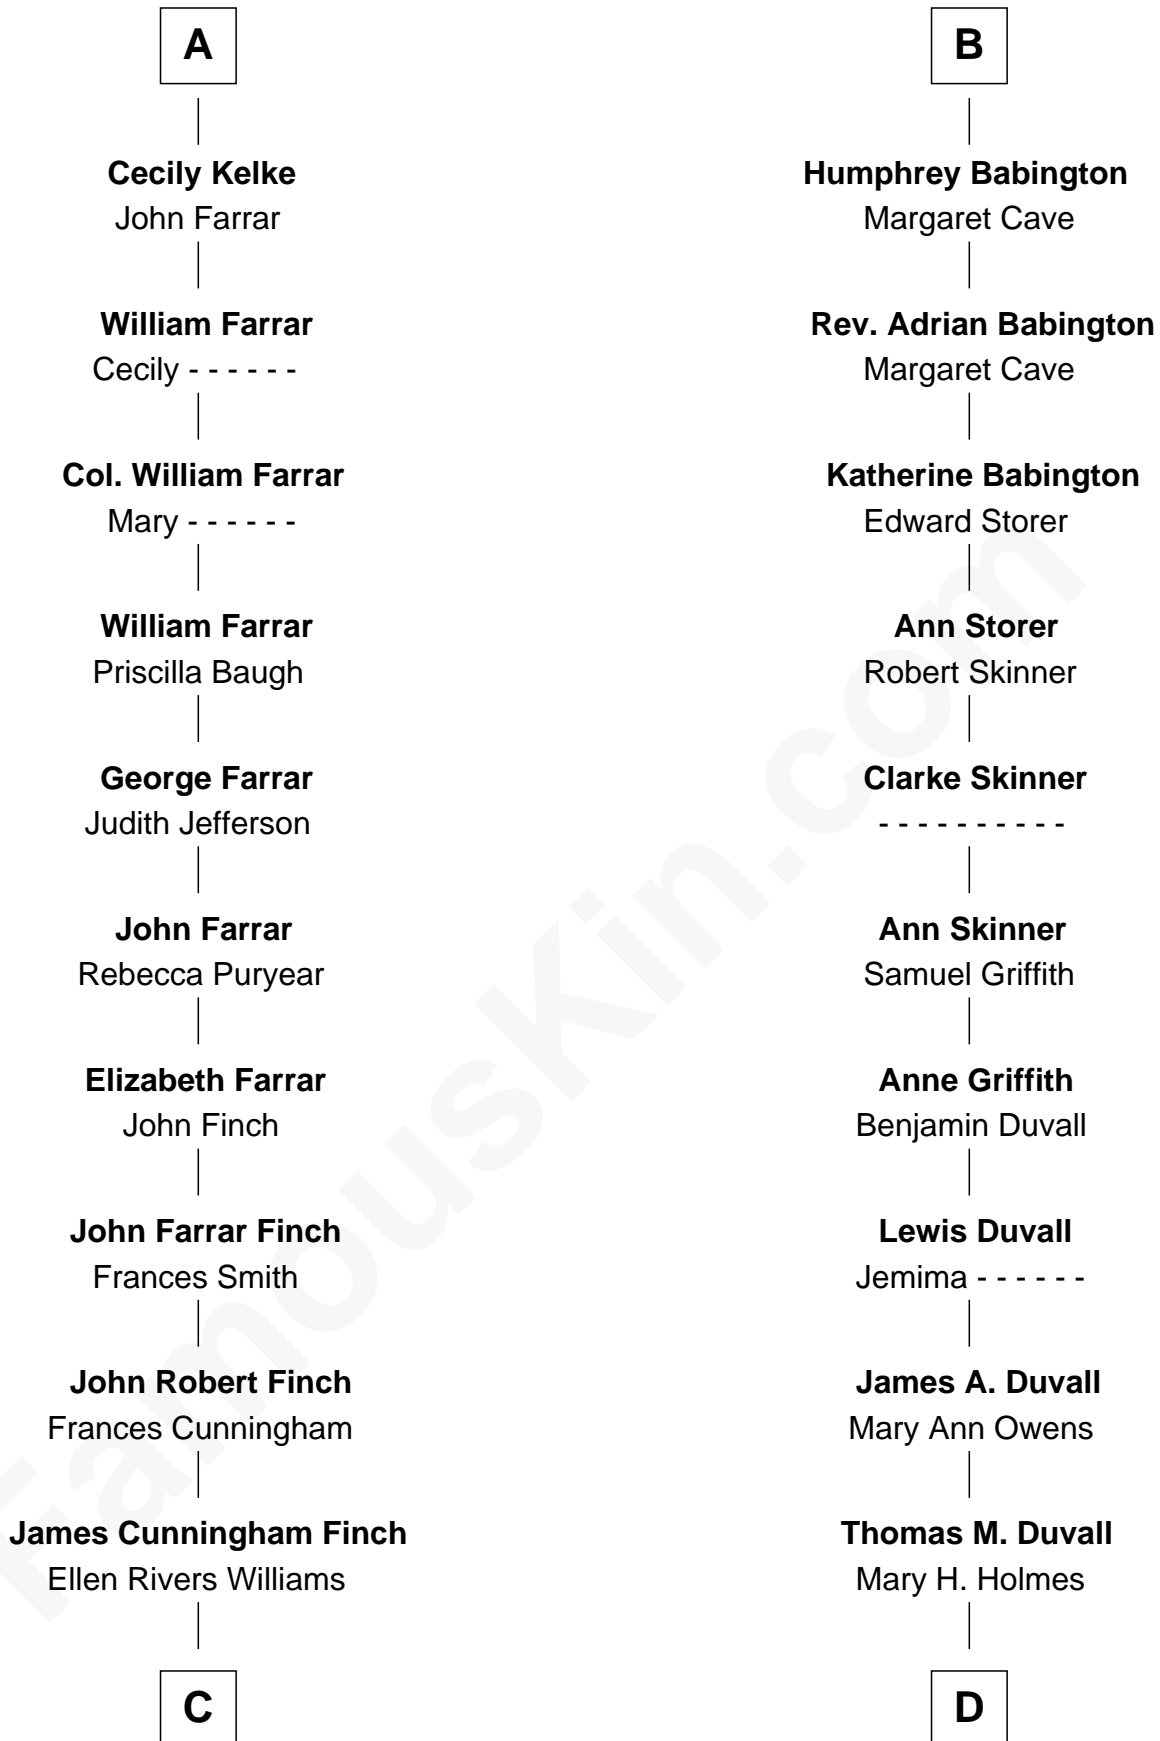

FamousKin.com Relationship Chart of

Harper Lee

Author of To Kill a Mockingbird

18th cousin 3 times removed of

John Dye

TV and Movie Actor - "Touched by an Angel"

C

Frances Cunningham Finch

Amasa Coleman Lee

Harper Lee

Author of To Kill a Mockingbird

D

Felix M. Duvall

Margaret E. Molloy

Robert Louis Duvall

Edith Clara Tippet