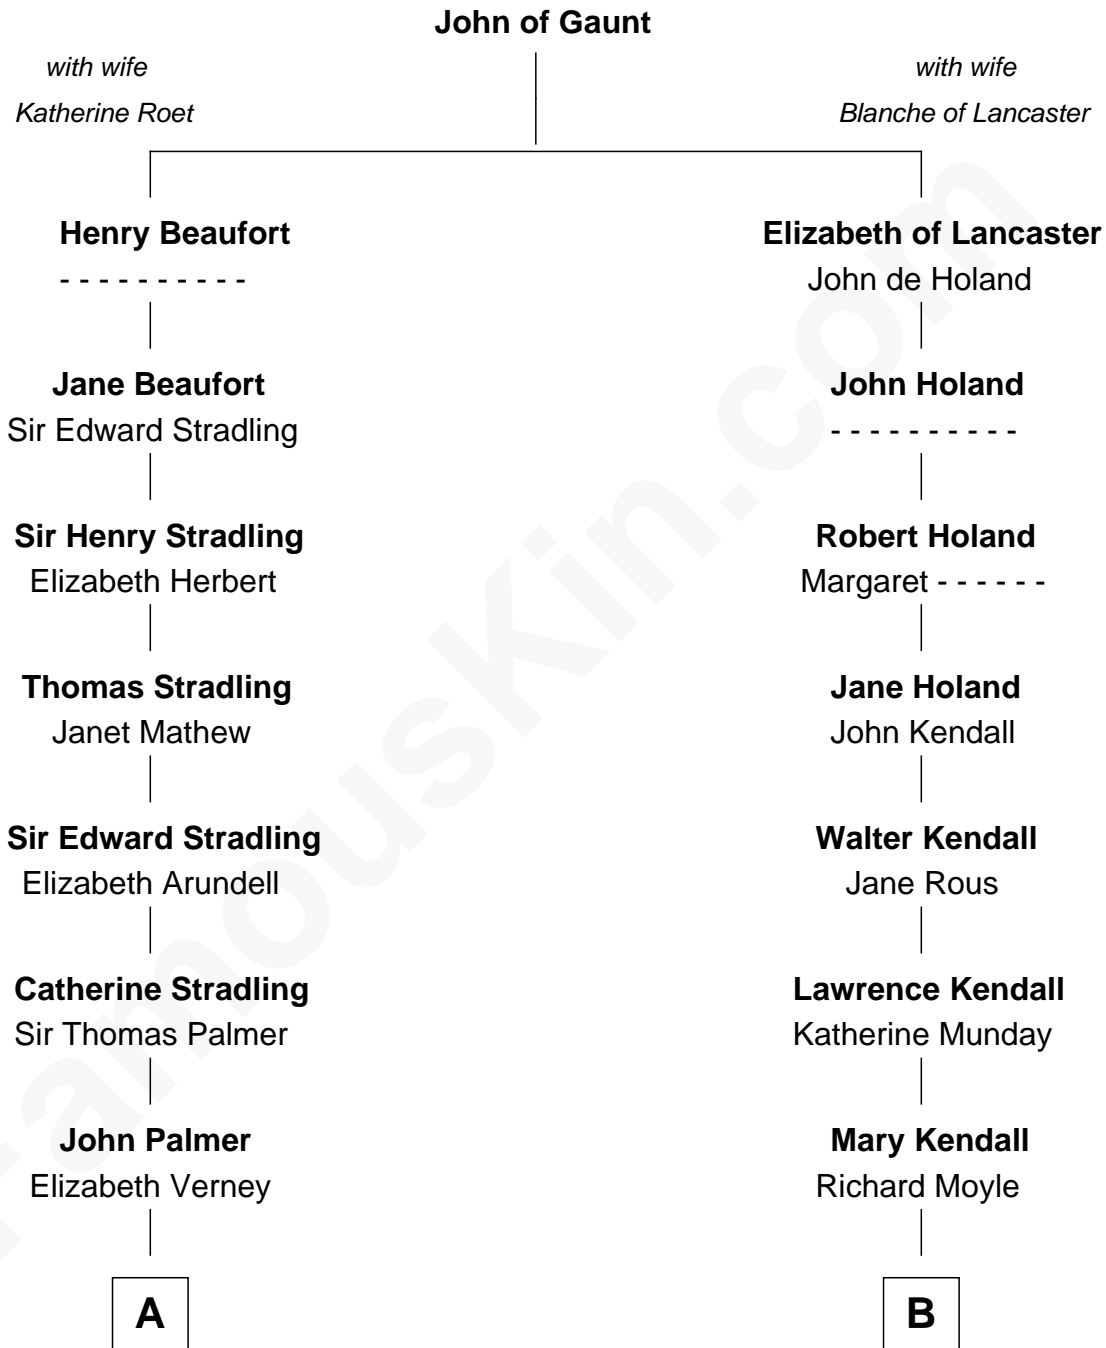

FamousKin.com

Relationship Chart of Harper Lee

Author of To Kill a Mockingbird

17th cousin 1 time removed of

Juliette Gordon Low

Founder of the Girl Scouts

C

—
Frances Cunningham Finch

Amasa Coleman Lee

—
Harper Lee

Author of To Kill a Mockingbird

FamousKin.com