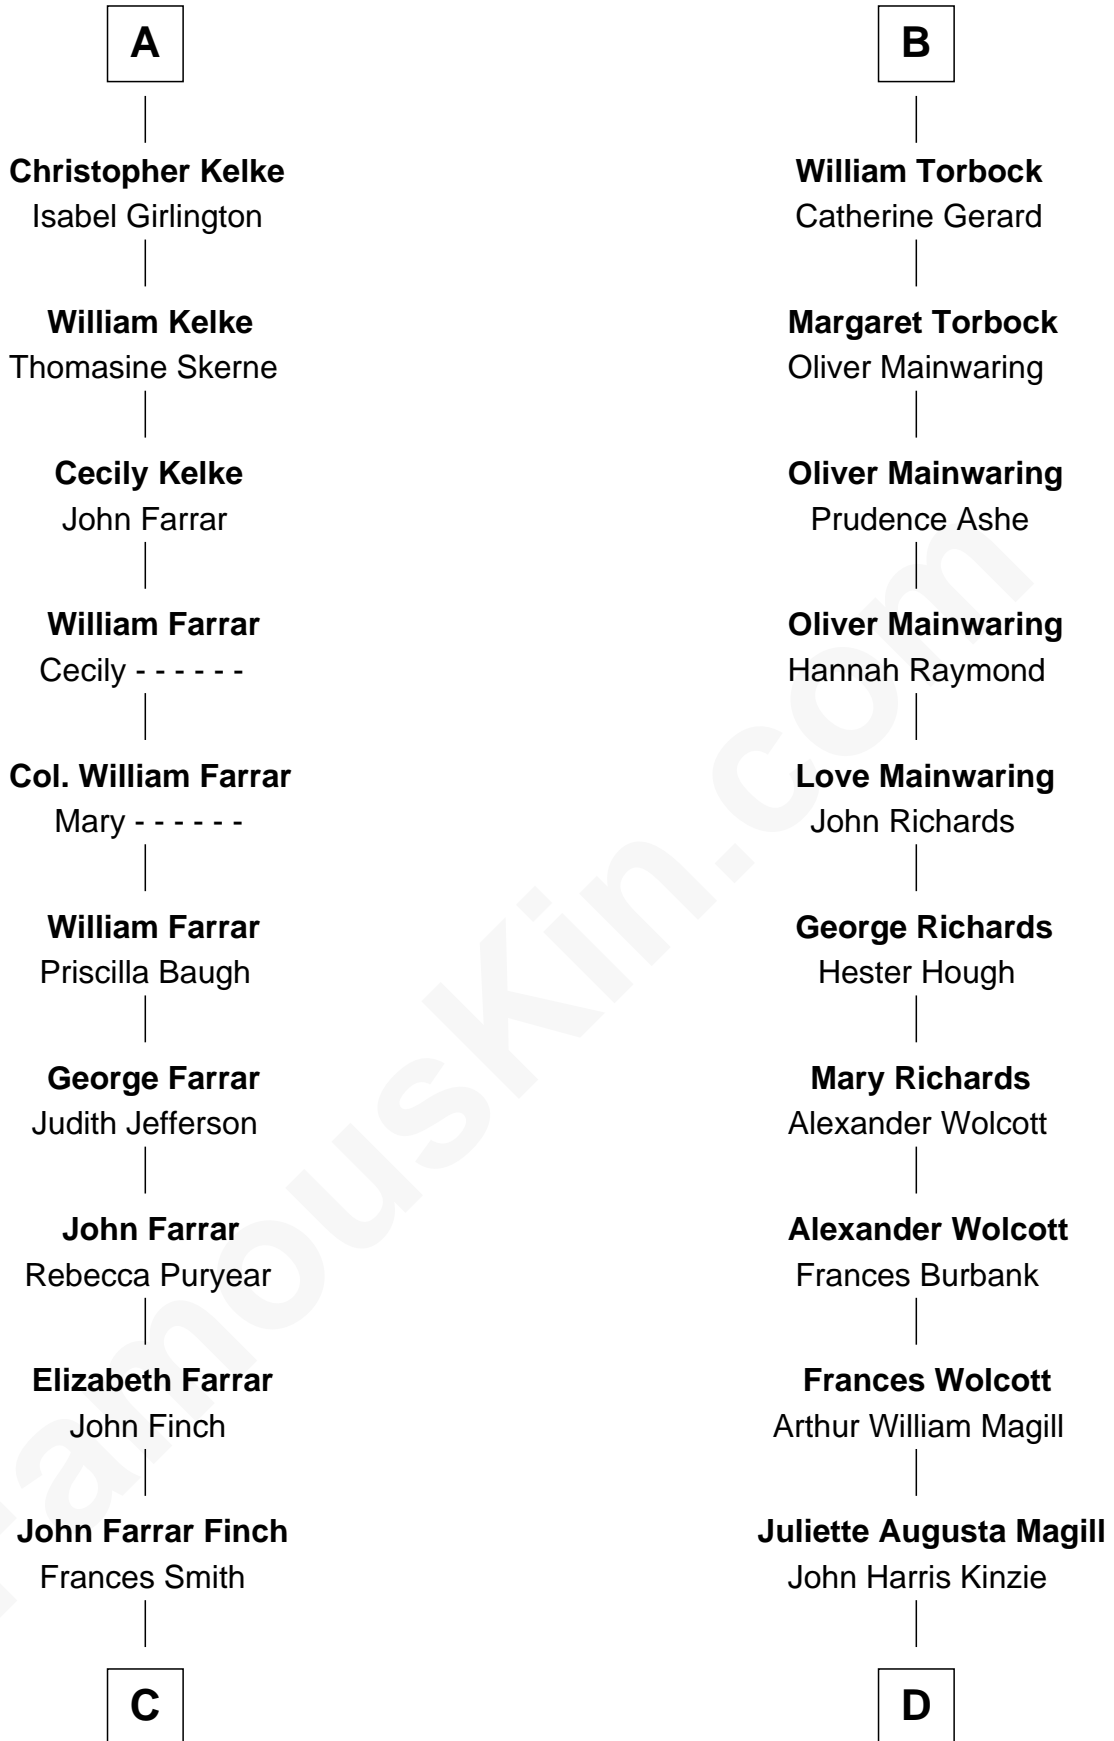

FamousKin.com

Relationship Chart of Harper Lee

Author of To Kill a Mockingbird

18th cousin 2 times removed of

Juliette Gordon Low

Founder of the Girl Scouts

C

John Robert Finch
Frances Cunningham

James Cunningham Finch
Ellen Rivers Williams

Frances Cunningham Finch
Amasa Coleman Lee

Harper Lee
Author of To Kill a Mockingbird

D

Eleanor Lytle Kinzie
William Washington Gordon

Juliette Gordon Low
Founder of the Girl Scouts

FamousKin.com